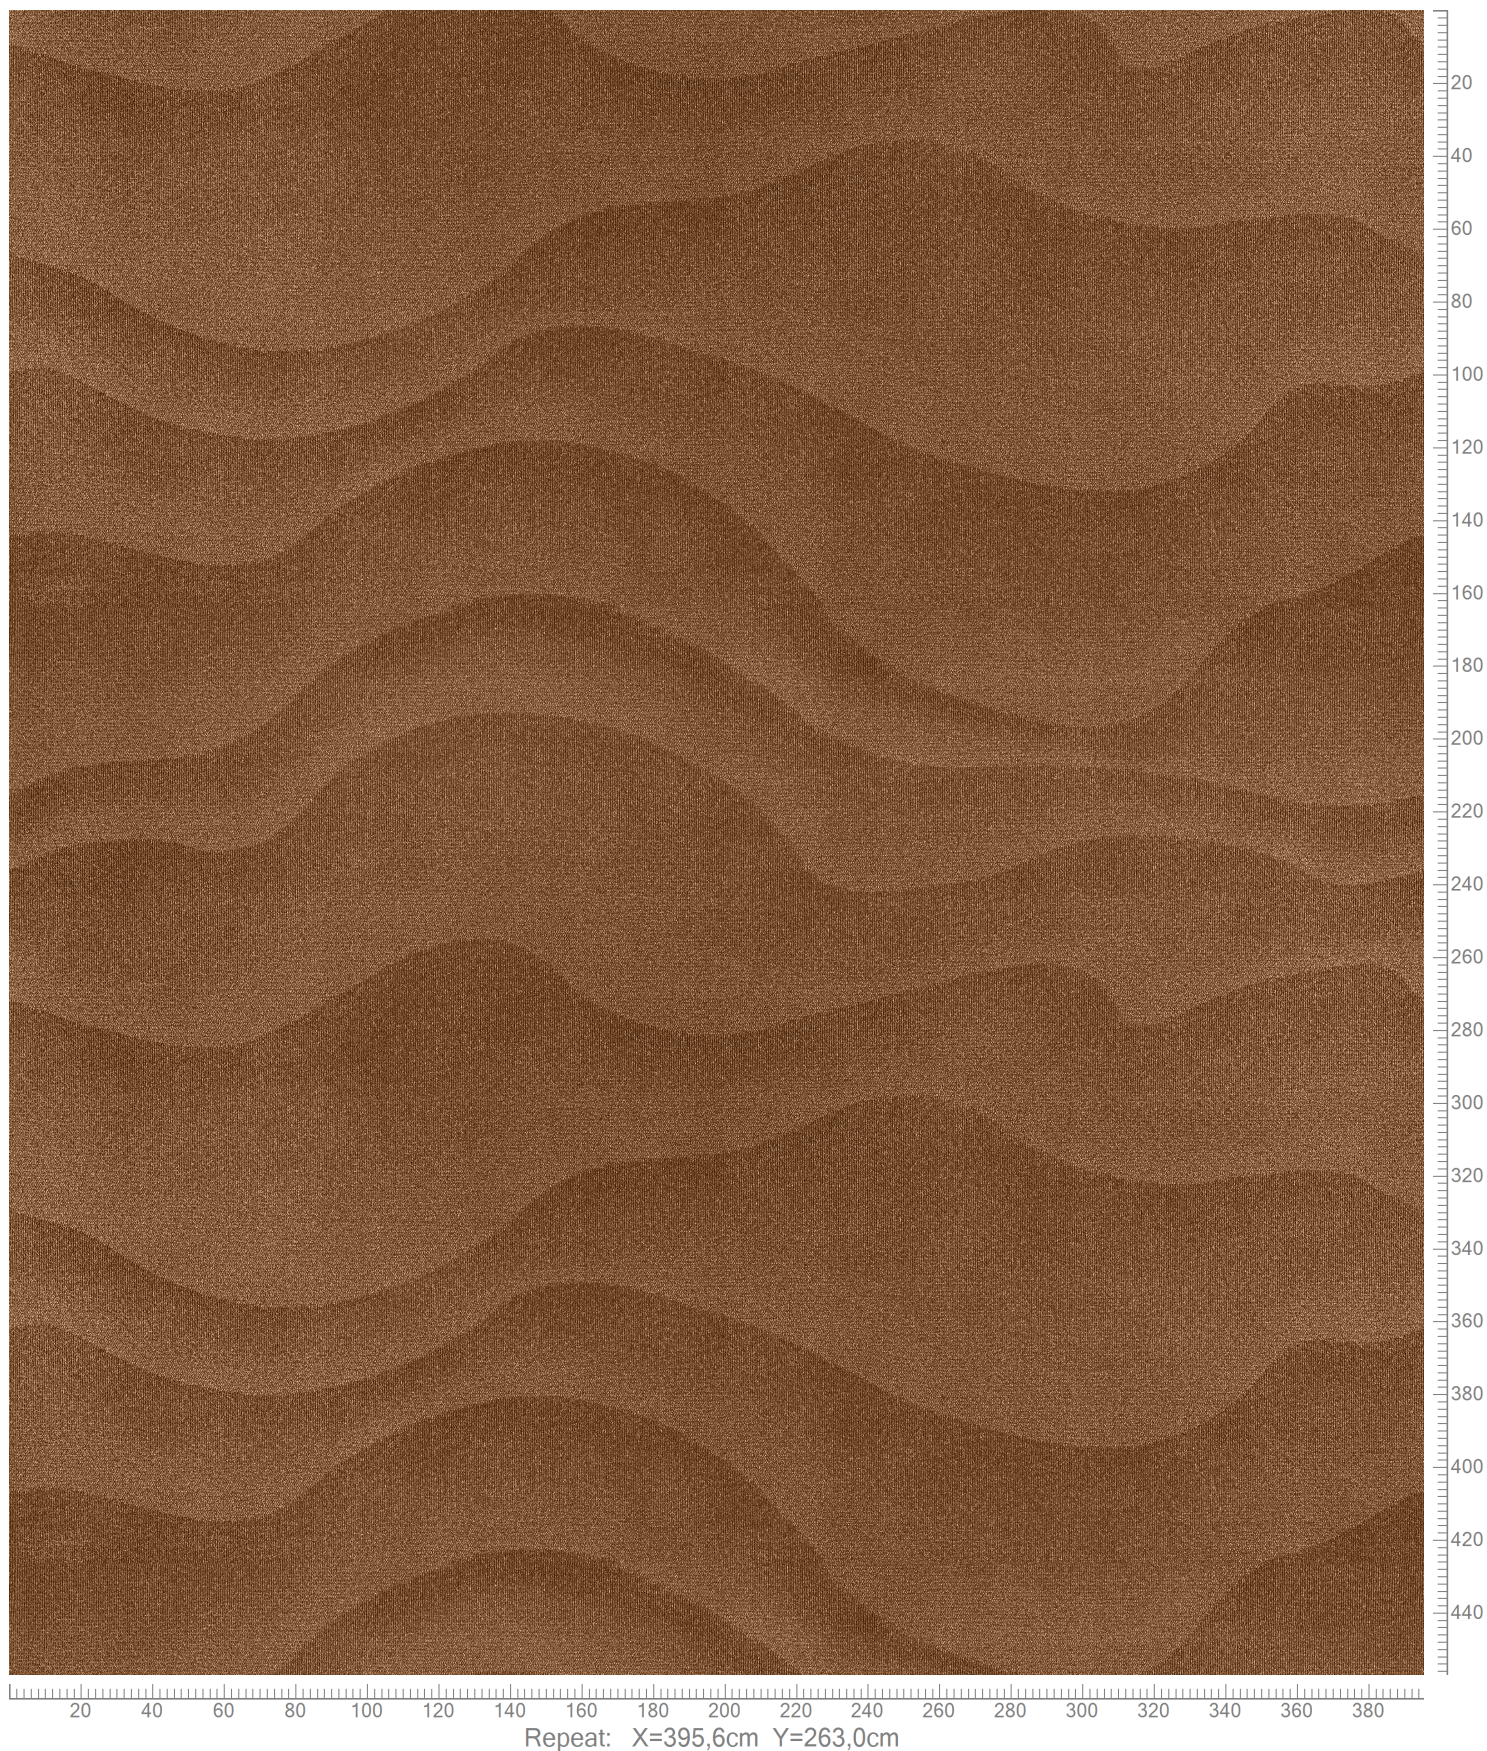

Photo of:

REFORM, A New Wave, SAND_Rust - 395,6 x 263cm

Repeat: X=395,6cm Y=263,0cm

Colours are approximation only. Physical sample must be approved for ordering
© Copyright: egecarpets a/s - Stina