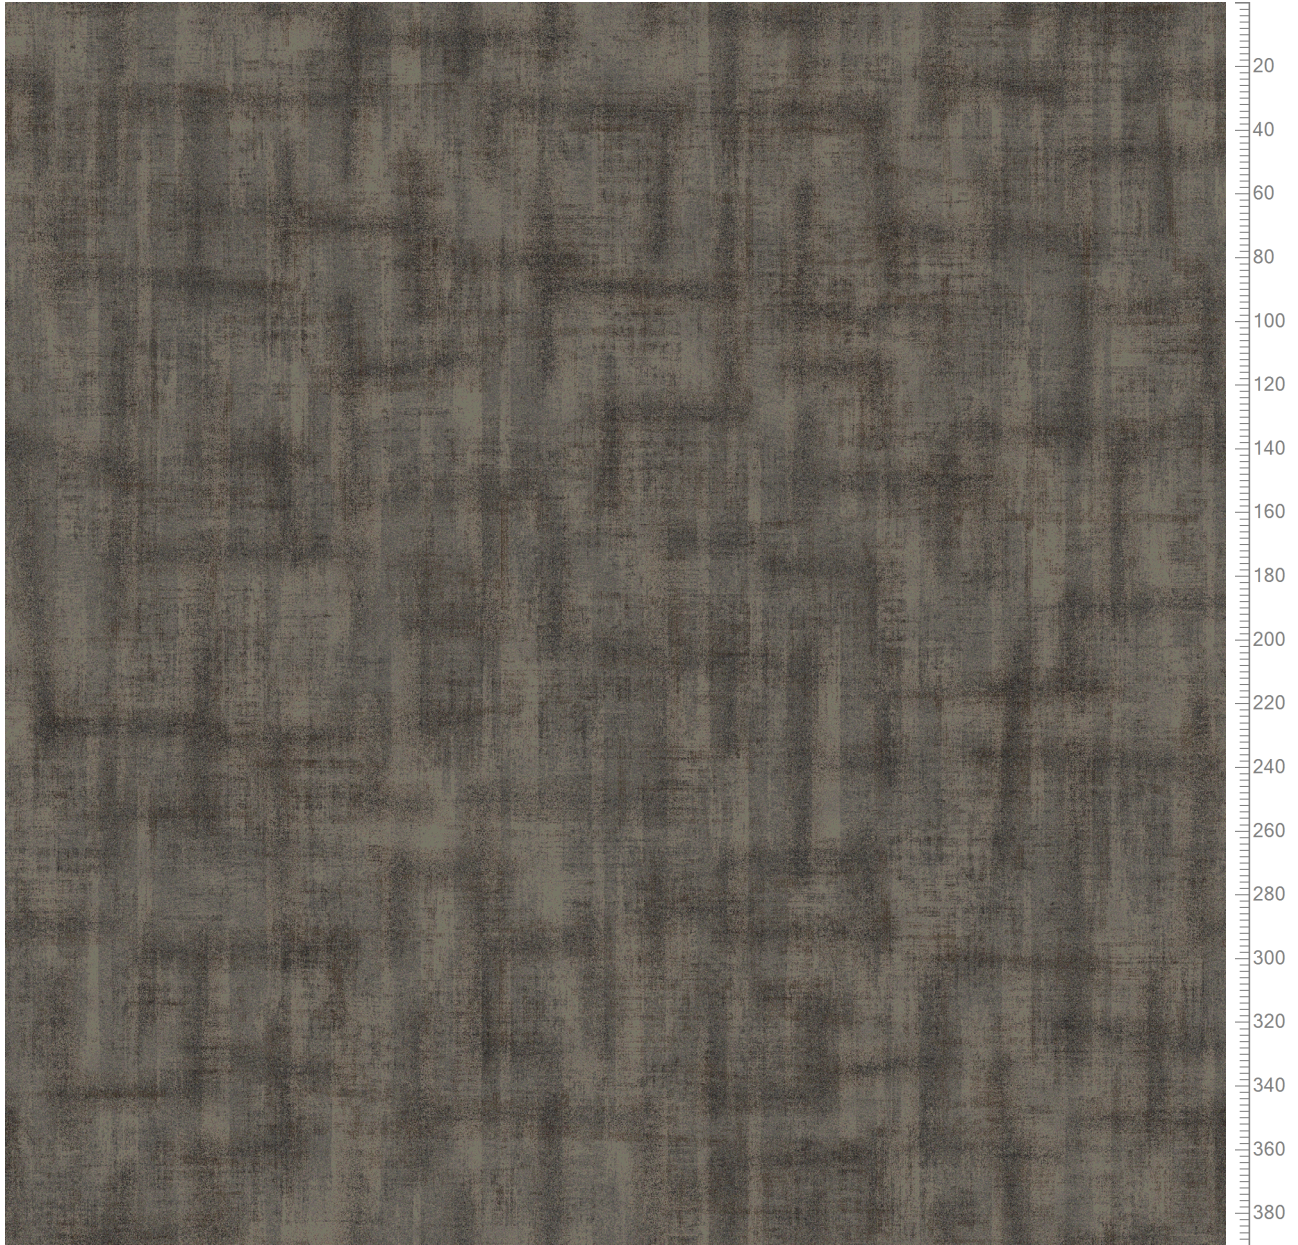

ege	Sku No		Project	Quality	DB	Country
	0901037		Obscura sage		0901B	DK
	Design	Version		Repeat type	Width	Length
	EF51534	2C		2-ROOMREPEAT	390,1	390,1
	Design ref.	Colors				
SHADOWPLAY	5595					
					Base no.	Mod. inst.
					901	
DESI		Reform, Shadowplay - Obscura SAGE Broadloom Overlock: UU0620750				
Design created by: sif Date: 1-JUL-2021						
Sku MODIFIED by: dgn Date: 23-SEP-2021						

Repeat: X=390,1cm Y=390,1cm (Size Shown: X=390,14cm Y=390,14cm)

Page 1 / 2		K28601	K28602	K28603	K20012	H28605	K28606	K28607	K28608	K28609	K28610	H28611	H28632
EF51534-2C		5595-BC1	5595-BC2	5595-BC3	5595-BC4	5595-BC5	5595-BC6	5595-BC7	5595-BC8	5595-BC9	5595-BC10	5595-BC11	5595-BC12
5595		1	2	3	4	5	6	7	8	9	10	11	12
Color Categorization		0	0	0	0	0	0	0	0	0	0	0	0
Wet Factor: 118,0%		14,1%	55,0%	30,6%	9,3%				4,5%		4,5%		
1	50,22%		100										
2	29,97%	47		86									
3	9,58%			47				47			47		
4	10,23%		47	47	47								

Colors are approximation only. Physical sample must be approved for ordering.
Copyright: egecarpets a/s - Desi