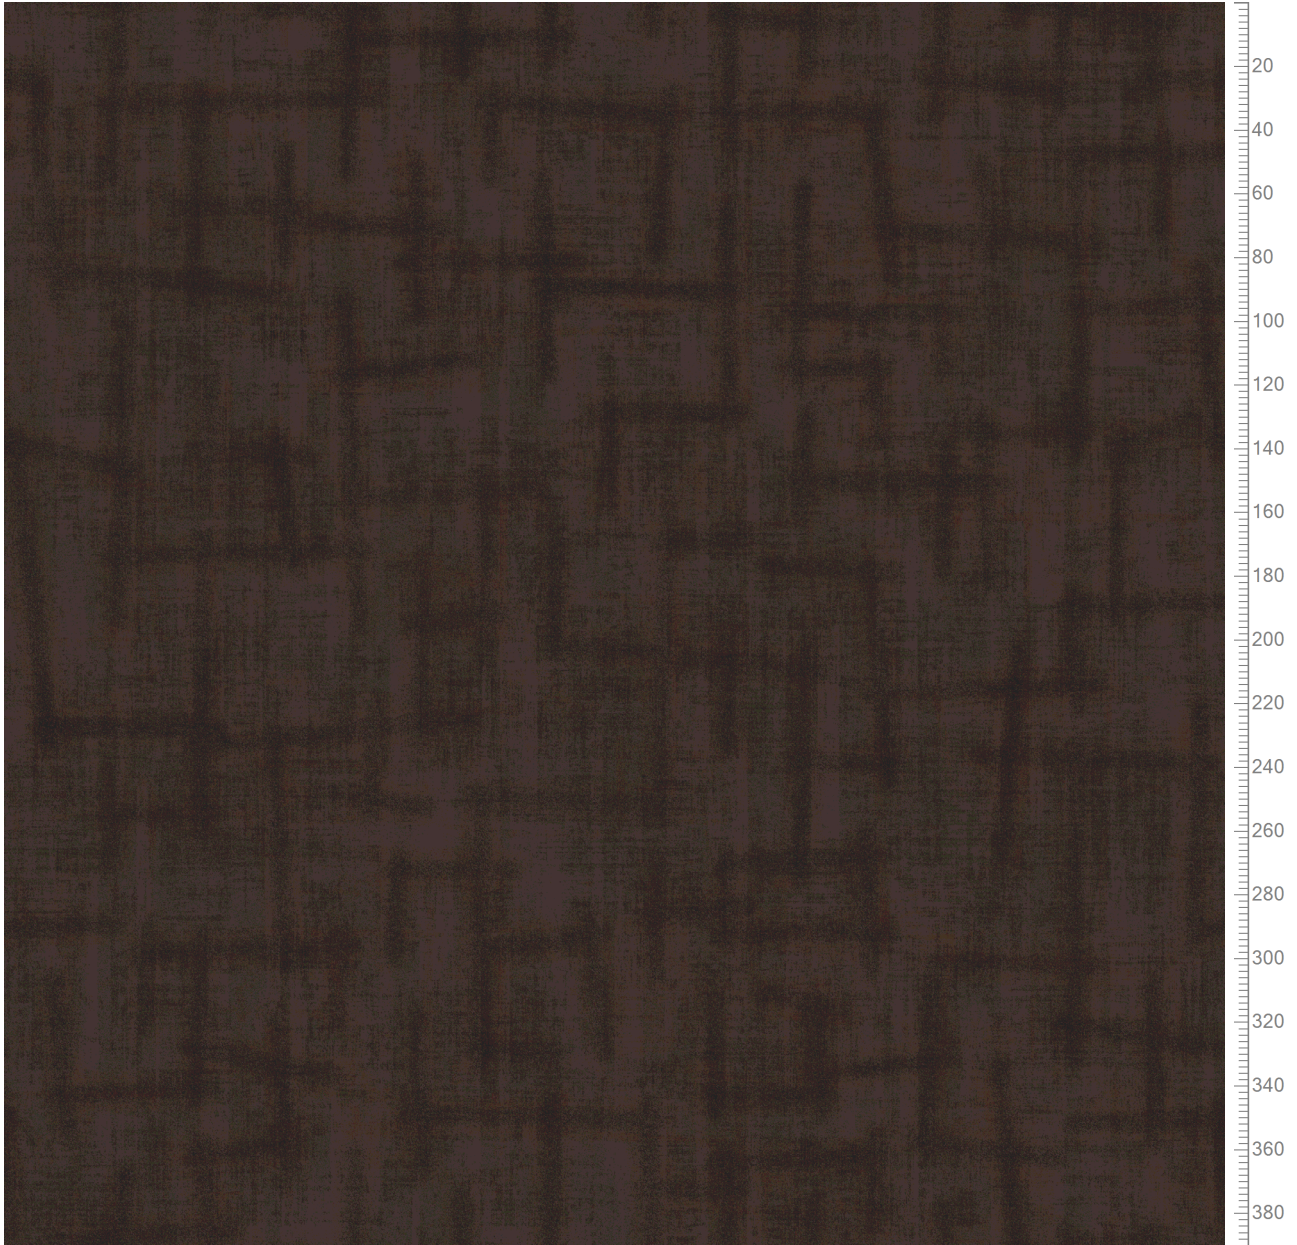

ege	Skü No		Project		Quality	DB	Country	
	0901042		Obscura Brown			0901B	DK	
	Design	Version			Repeat type	Width	Length	
	EF51531	3C			2-ROOMREPEAT	390,1	390,1	
	Design ref.	Colors						
	SHADOWPLAY	5575						
						Base no.	Mod. inst.	
						901		
DESI			Reform, Shadowplay - Obscura BROWN Broadloom					
Design created by: sif			Overlock: UU0620170					
Date: 1-JUL-2021								
Skü MODIFIED by: dgn								
Date: 24-SEP-2021								

Repeat: X=390,1cm Y=390,1cm (Size Shown: X=390,14cm Y=390,14cm)

Page 1 / 2		K28328	K28329	K28378	K28374	K28366	K28364	K28380	K28379	K27886	K28360	K28367	K28368
EF51531-3C		5575-BC1	5575-BC2	5575-BC3	5575-BC4	5575-BC5	5575-BC6	5575-BC7	5575-BC8	5575-BC9	5575-BC10	5575-BC11	5575-BC12
5575		1	2	3	4	5	6	7	8	9	10	11	12
Color Categorization		0	0	0	0	0	0	0	0	0	0	0	0
Wet Factor: 103,1%					57,3%	40,5%						5,3%	
1	45,66%				100								
2	21,19%				55	55							
3	9,68%					55						55	
4	23,47%					100							