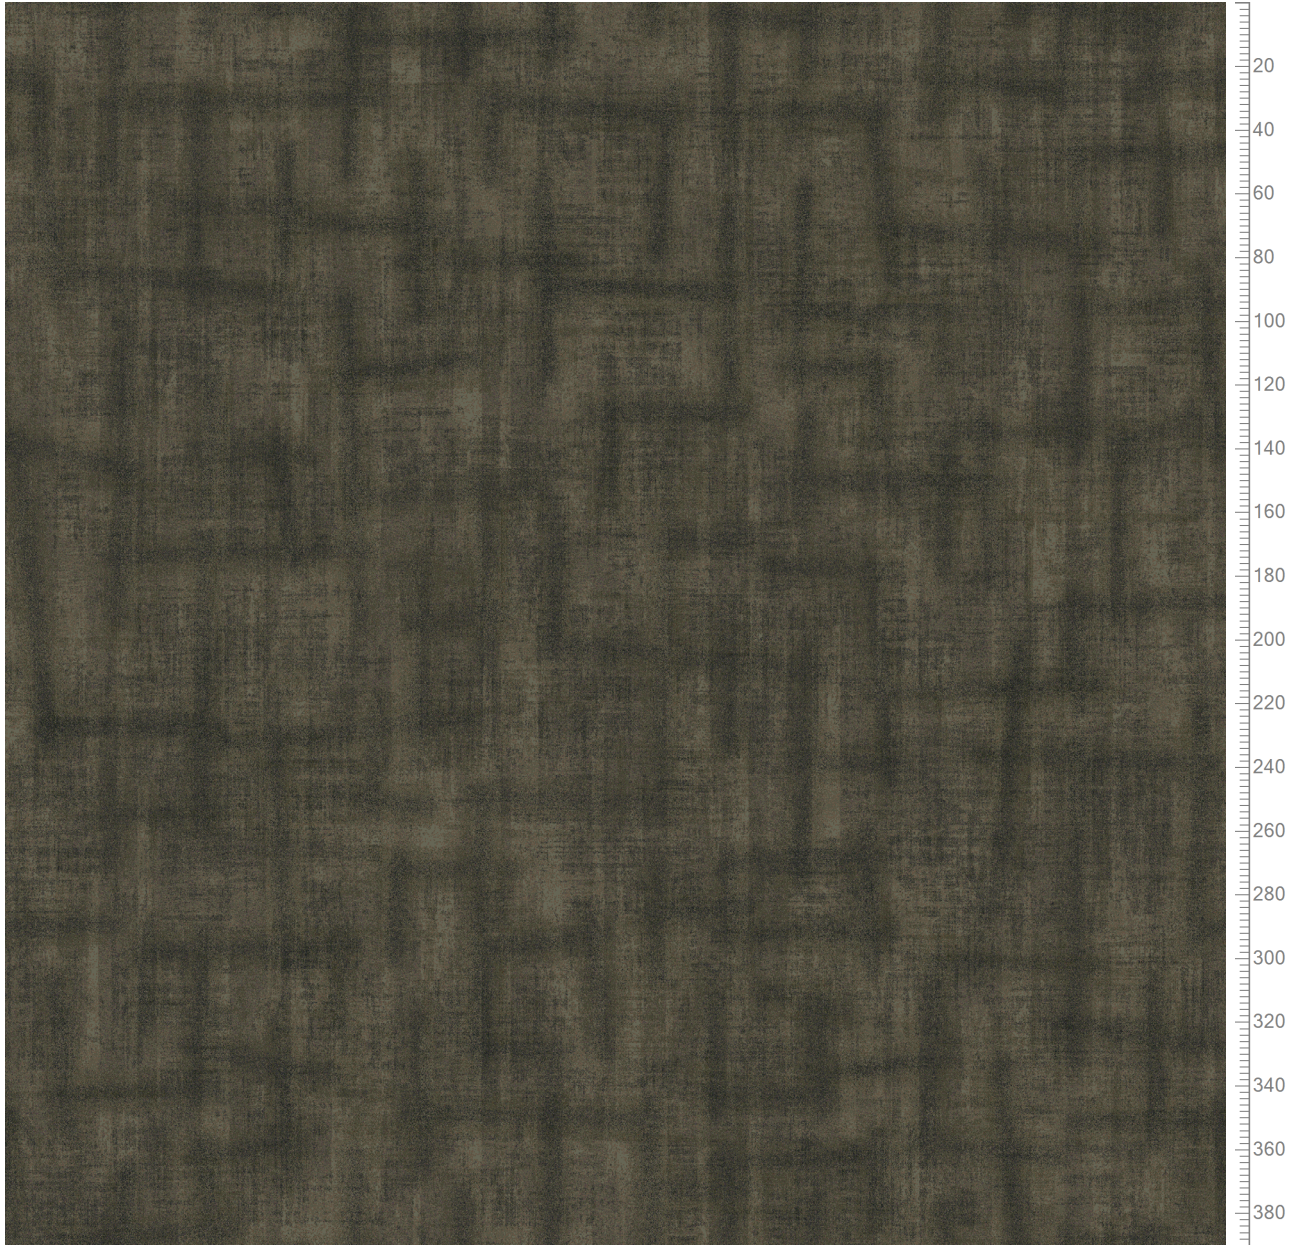

ege	Sku No		Project	Quality	DB	Country
	0901043		Obscura olive		0901B	DK
	Design	Version		Repeat type	Width	Length
	EF51536	28C		2-ROOMREPEAT	390,1	390,1
	Design ref.	Colors				
SHADOWPLAY	5595					
					Base no.	Mod. inst.
					901	
DESI		Reform, Shadowplay - Obscura OLIVE Broadloom Overlock: UU0620350				
Design created by: sif Date: 1-JUL-2021						
Sku MODIFIED by: dgn Date: 24-SEP-2021						

Repeat: X=390,1cm Y=390,1cm (Size Shown: X=390,14cm Y=390,14cm)

Page 1 / 2				K28601	K28602	K28603	K20012	H28605	K28606	K28607	K28608	K28609	K28610	H28611	H28632	
EF51536-28C				5595-BC1	5595-BC2	5595-BC3	5595-BC4	5595-BC5	5595-BC6	5595-BC7	5595-BC8	5595-BC9	5595-BC10	5595-BC11	5595-BC12	
5595				1	2	3	4	5	6	7	8	9	10	11	12	
Color Categorization				0	0	0	0	0	0	0	0	0	0	0	0	0
Wet Factor: 135,7%				22,2%		22,2%	18,7%	7,4%		20,3%	33,5%	11,3%				
1		47,31%		47		47					47					
2		23,98%					47				47	47				
3		12,86%								100						
4		15,85%					47	47		47						

Colors are approximation only. Physical sample must be approved for ordering.
Copyright: egecarpets a/s - Desi