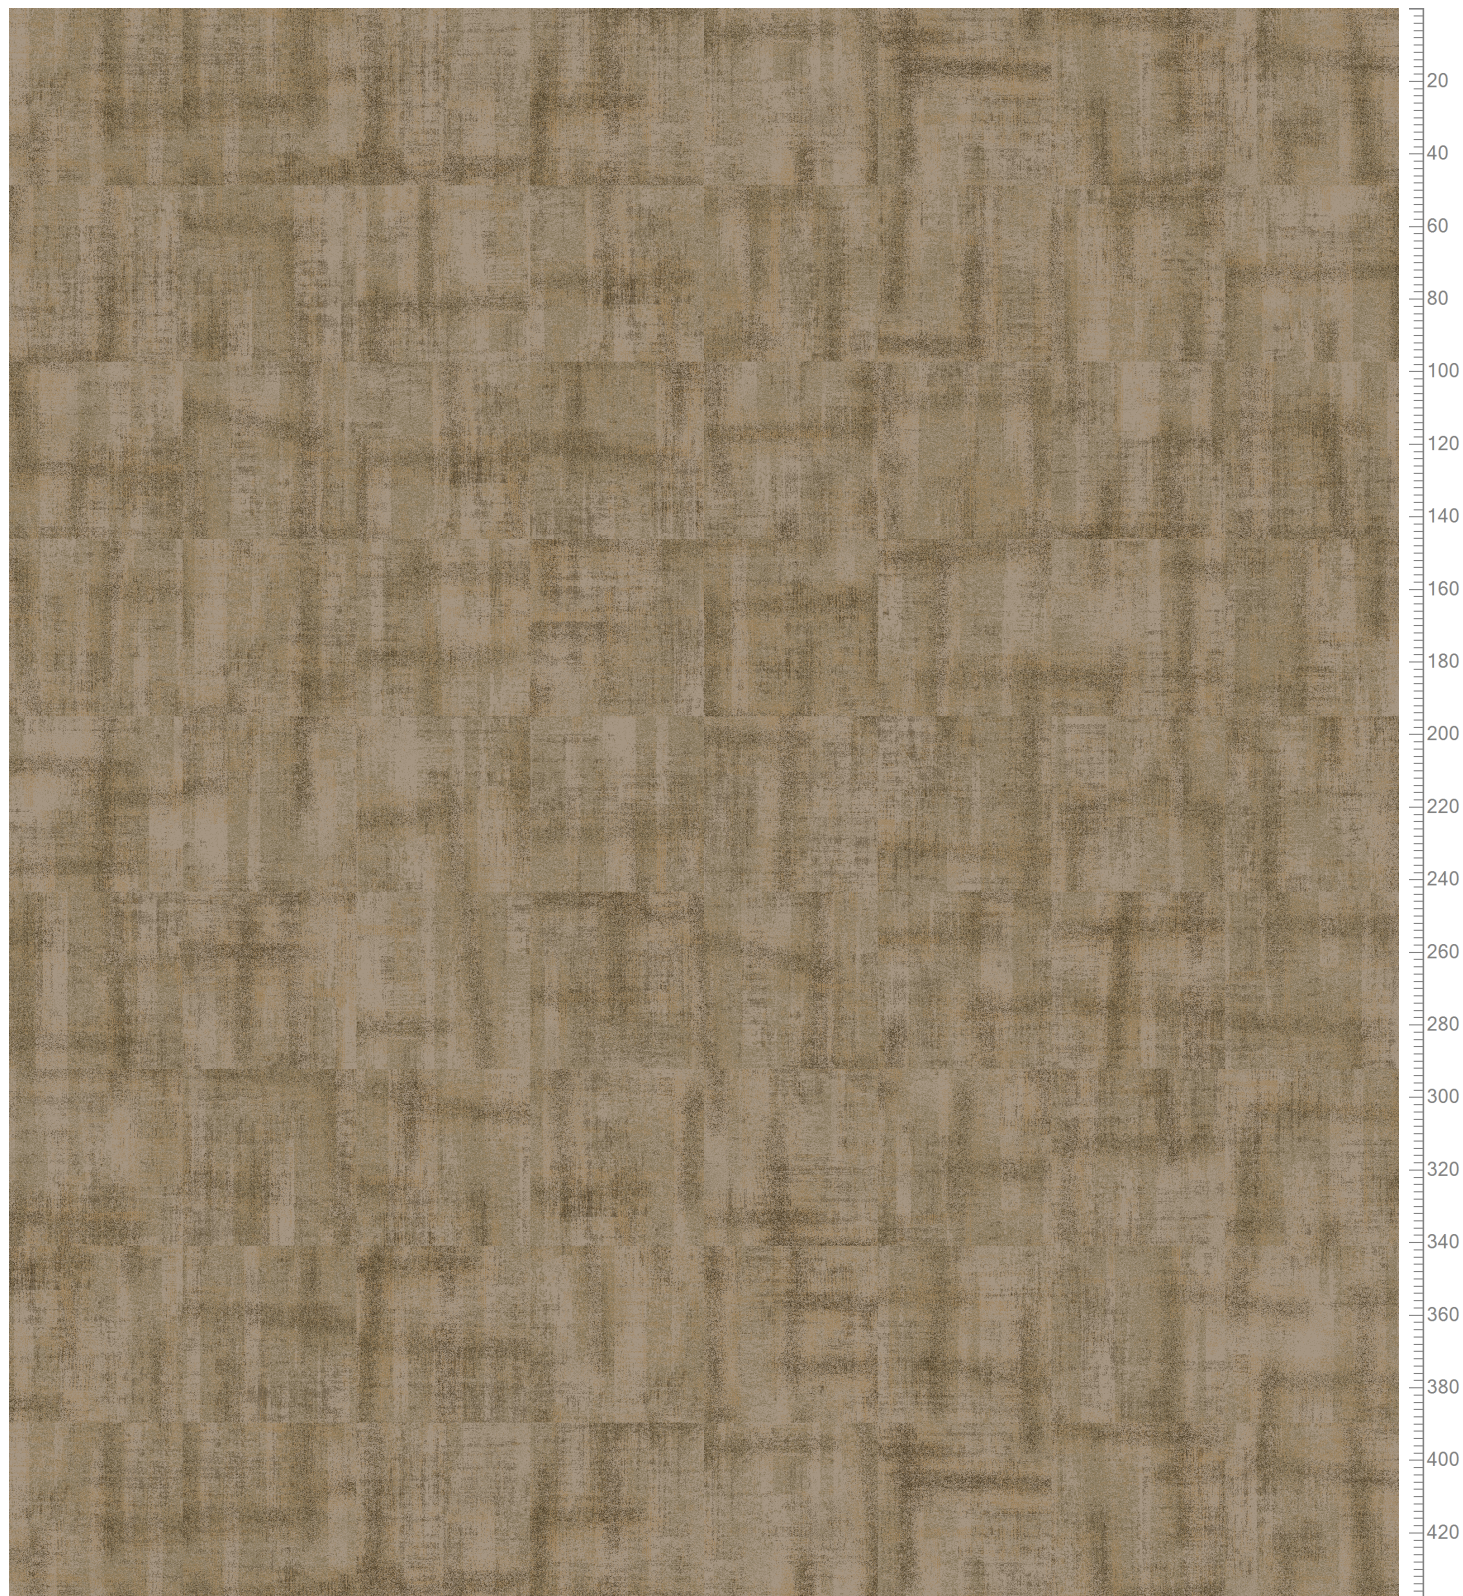

Design: 090104448
Version: *EF51535-4*

Date: 23-NOV-2021 pnp

Approved by:

Reform Shadow Play - Dessin Obscura - SAND
Standard Palette 5595

Repeat: X=390.1cm Y=390.1cm

K28601 K5295-1	5595AC24 Accent 24	K28609 K5295-9	5595AC70 Accent 70