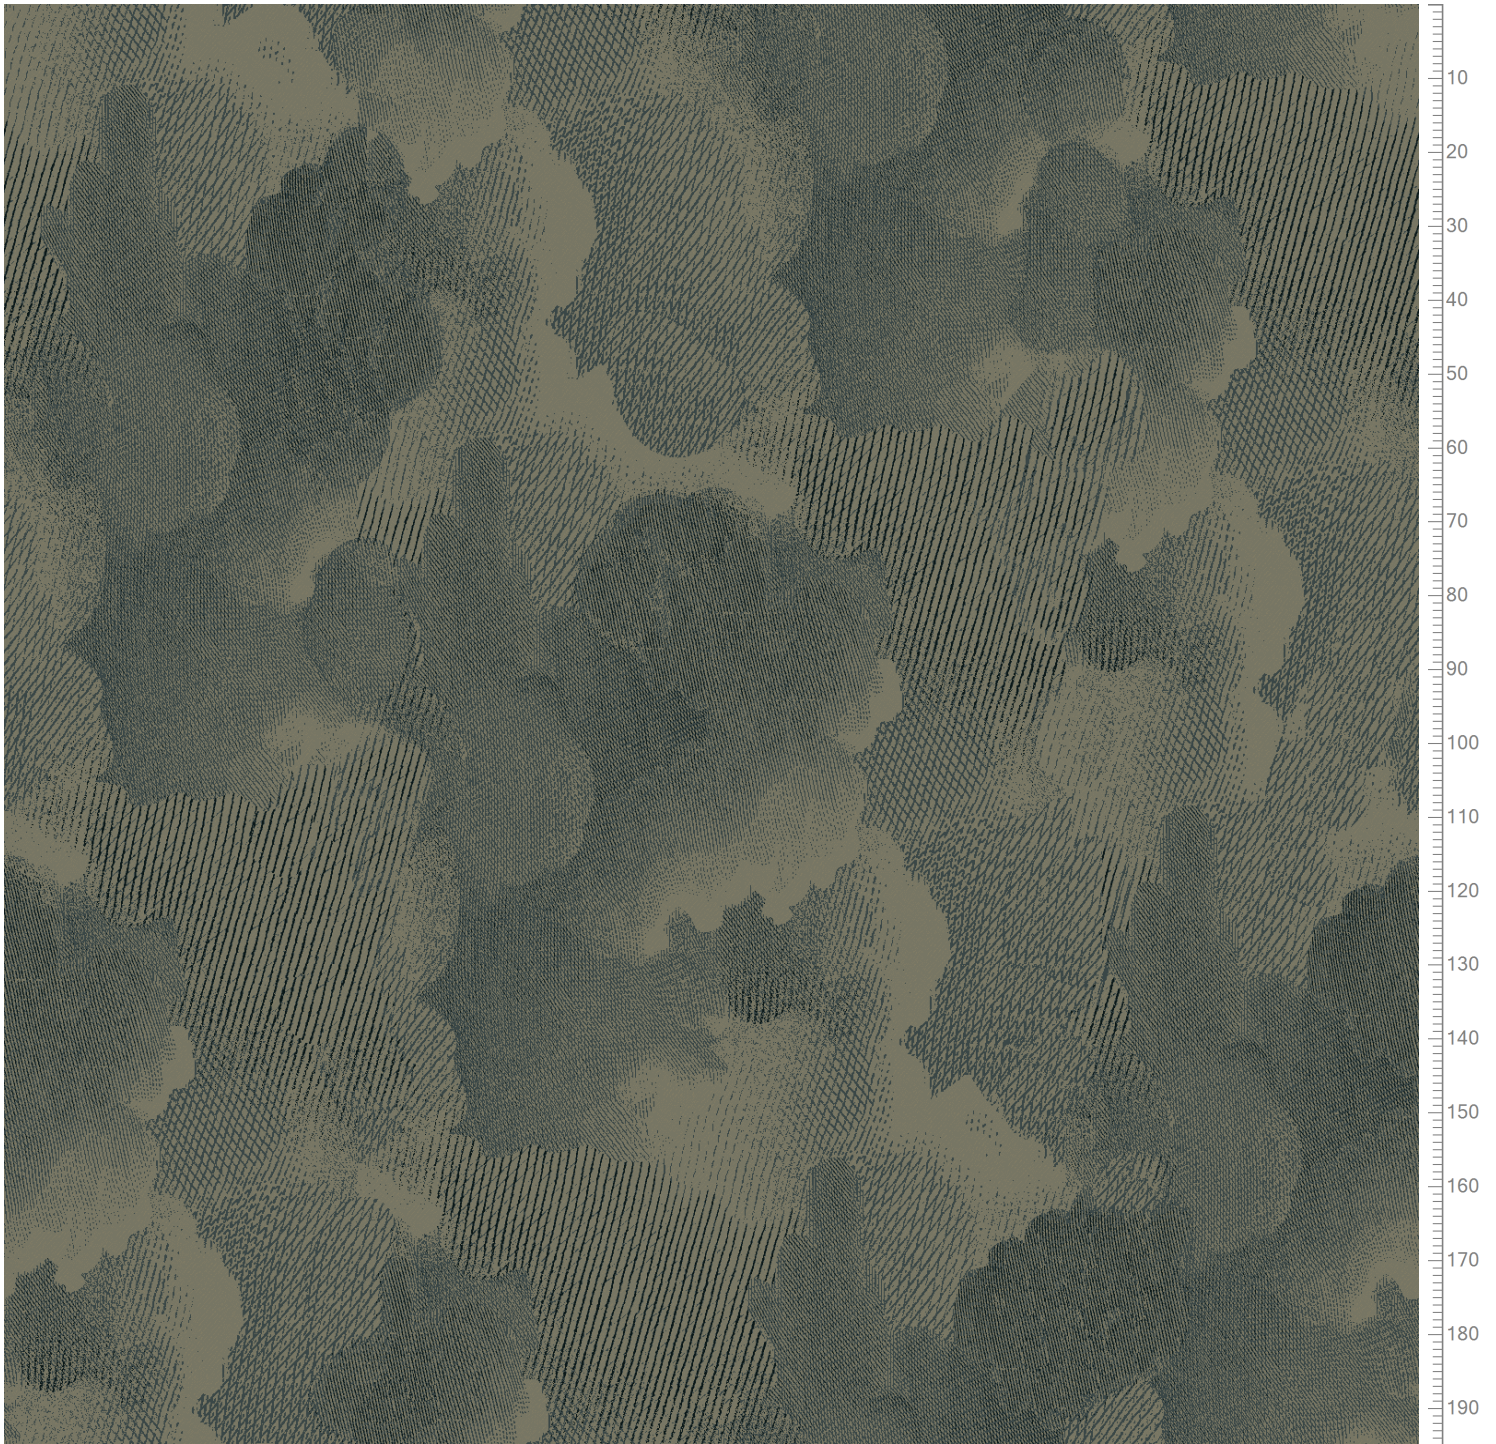

Design: RF52752710
Version: EF42993-3

Date: 3-FEB-2017 slh
Copyright: Egetaepper as - SLH
Approved by:

ege

DOK. F0011

NUAGES GRIS/BLEUS / ATELIER by Monsieur Christian Lacroix
Col K5275 / Rep: 195 x 195 cm

Repeat: X=195.1cm Y=195.1cm (Size Shown: X=195.07cm Y=195.07cm)

Colors are approximation only. Physical sample must be approved for ordering.
Copyright: Egetaepper as - SLH