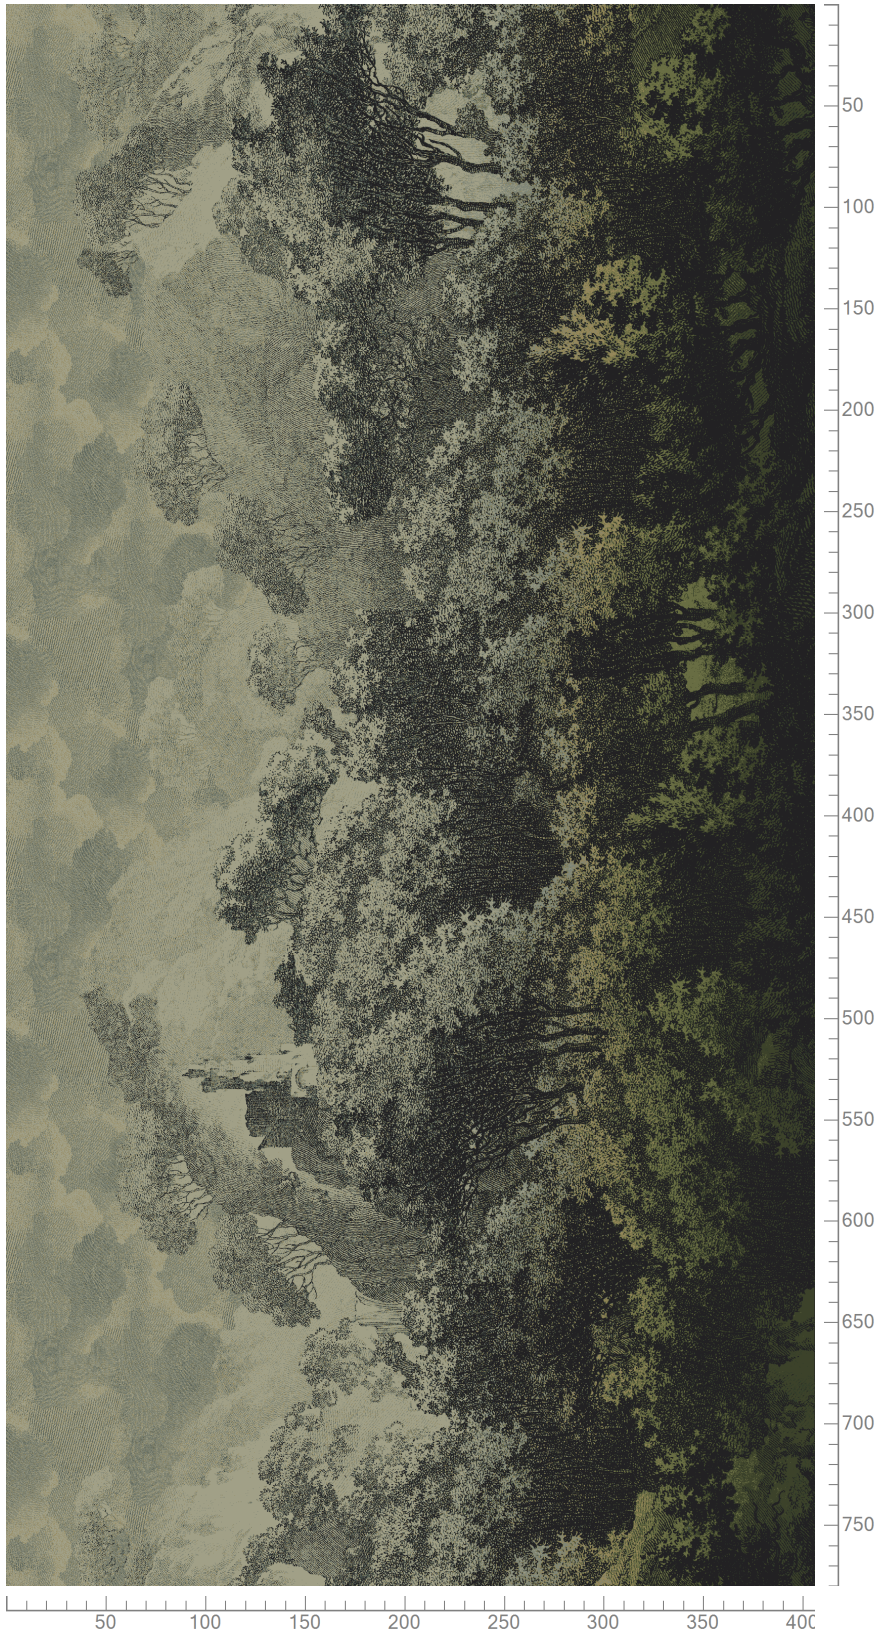

Design: RF52952702
Version: EF42999-2

Date: 3-FEB-2017 amu
Copyright: Egetaepper as - AMU
Approved by:

ege

DOK. F0011

PANORAMA / ATELIER by Monsieur Christian Lacroix
Col K5295 / Room: 400 x 780 cm
Infill: RF52952704

Size: X=406.40cm Y=780.29cm (Size Shown: X=406.40cm Y=780.29cm)

K28601 K5295-1 17.35%	5295AC13 Accent 13 6.07%	K28602 K5295-2 4.19%	Blend 2-3 3.73%	K28609 K5295-9 5.12%	K28608 K5295-8 4.08%	5295AC30 Accent 30 4.03%	K28607 K5295-7 3.66%	K20012 Black 34.94%