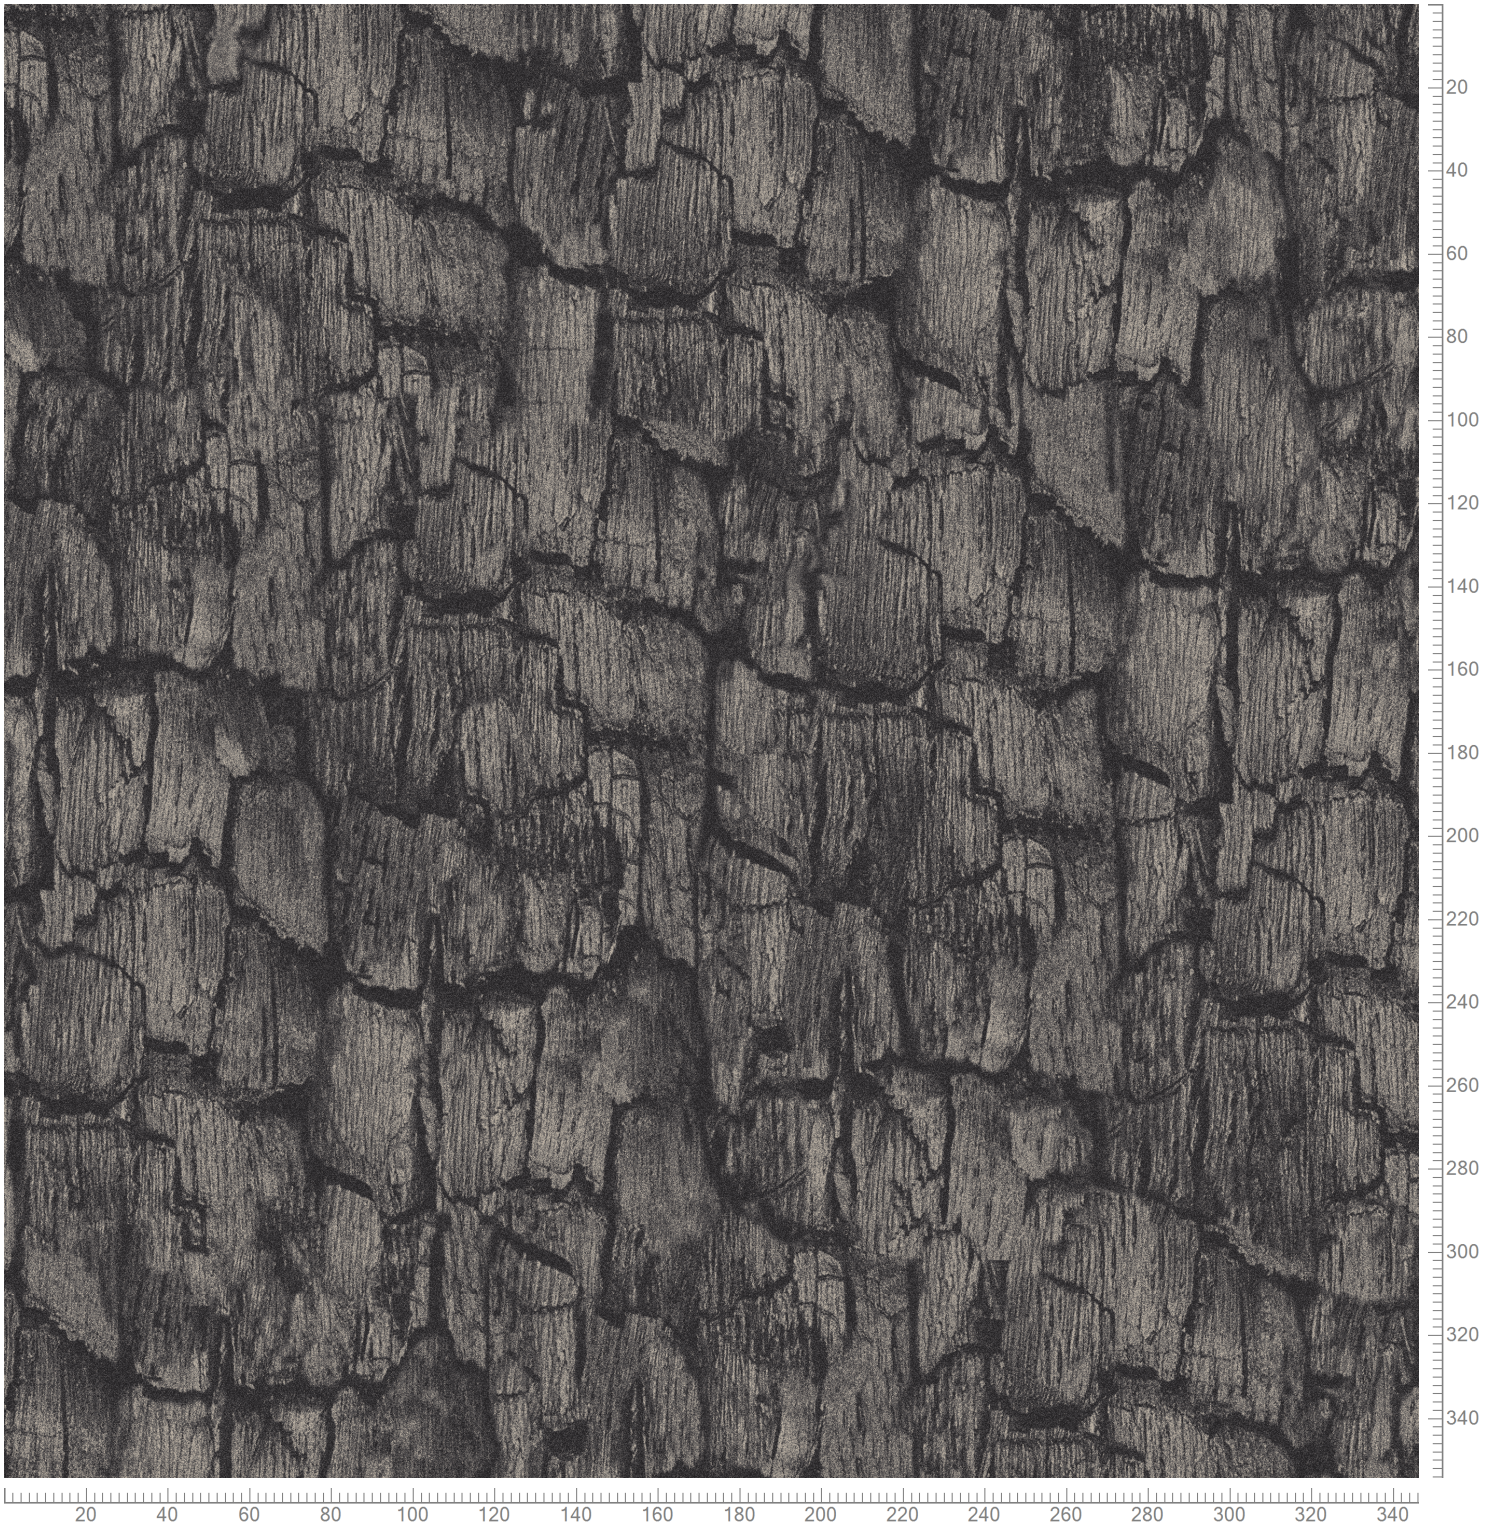

Design: RF55001050
Version: *EF91300-5*

Date: 10-MAY-2022 sha
Copyright: egecarpets a/s - SHA
Approved by:

TOM DIXON - COAL
STANDARD PALETTE 5500

Repeat: X=390.1cm Y=390.1cm (Size Shown: X=346.46cm Y=354.46cm)

K40504 5500-BC4 8.76%	5500AC13 Accent 13 15.05%	K40503 5500-BC3 16.99%	5500AC15 Accent 15 37.34%	K40502 5500-BC2 21.86%

Colors are approximation only. Physical sample must be approved for ordering.
Copyright: egecarpets a/s - SHA