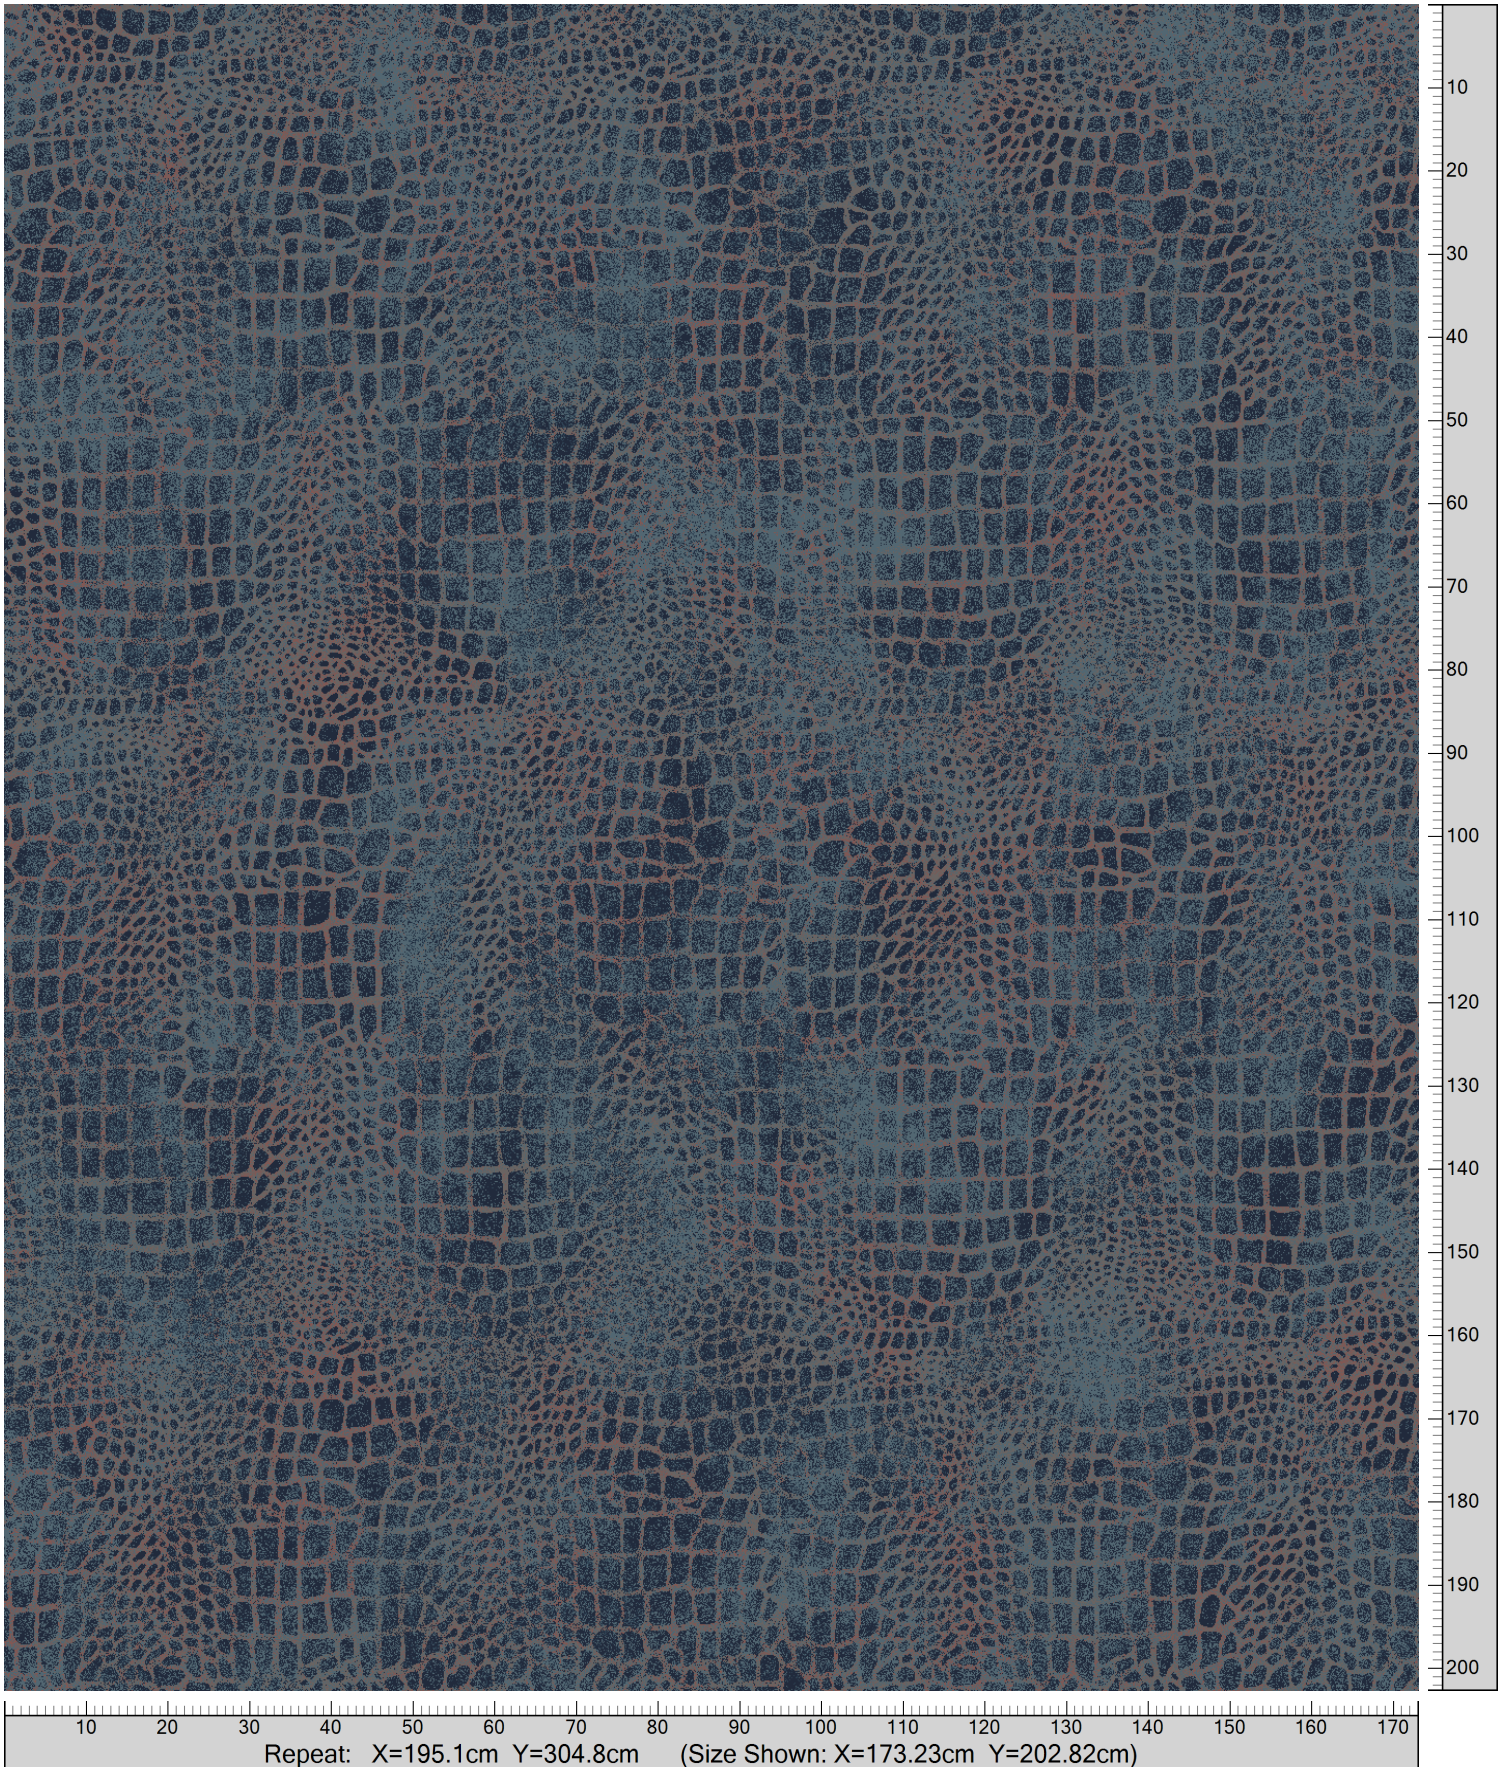

Design: RF5500110  
Version: \*EF80013-2\*

Date: 15-MAY-2019 pnp  
Copyright: egetaepper a/s - pia  
Approved by:

CULTURES - Erosion  
Standard Palette 5500

Repeat: X=195.1cm Y=304.8cm (Size Shown: X=173.23cm Y=202.82cm)