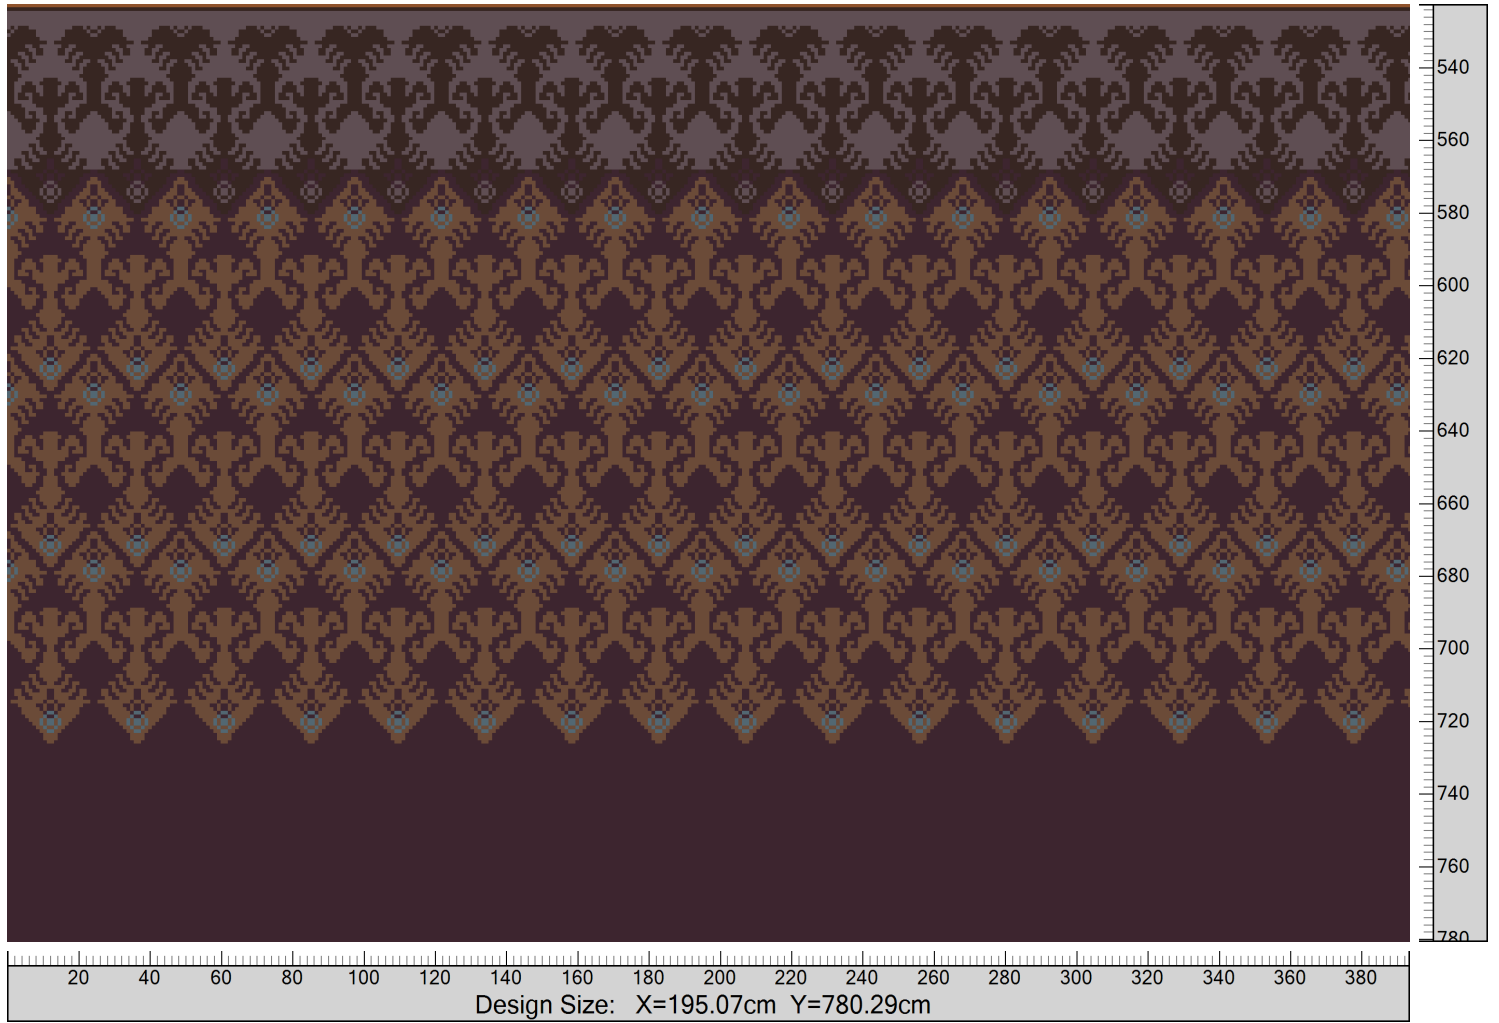

Design: RF5500131  
Version: \*EF80027-2\*

Date: 18-JUN-2019 pnp  
Copyright: egetaepper a/s - pia  
Approved by:

CULTURES - Village Prints  
Standard Palette 5500

|   |   |  |  |  |  |   |  |  |
|---|---|--|--|--|--|---|--|--|
| <br>K40508<br>5500-BC8 | <br>K40505<br>5500-BC5 | <br>5500AC28<br>Accent 28 | <br>K40511<br>5500-BC11 | <br>5500AC53<br>Accent 53 | <br>5500AC32<br>Accent 32 | <br>5500AC73<br>Accent 73 | <br>5500AC51<br>Accent 51 | <br>K40512<br>5500-BC12 |
|---|---|--|--|--|--|---|--|--|