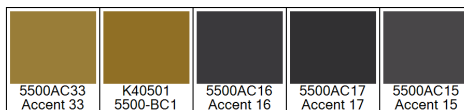

Design: RF5500158
Version: *EF80005-5*

Date: 15-AUG-2019 loso
Copyright: egetaepper a/s - LOSO
Approved by:

CULTURES - Calcutta
Standard palette 5500

Colors are approximation only. Physical sample must be approved for ordering.
Copyright: egetaepper a/s - LOSO