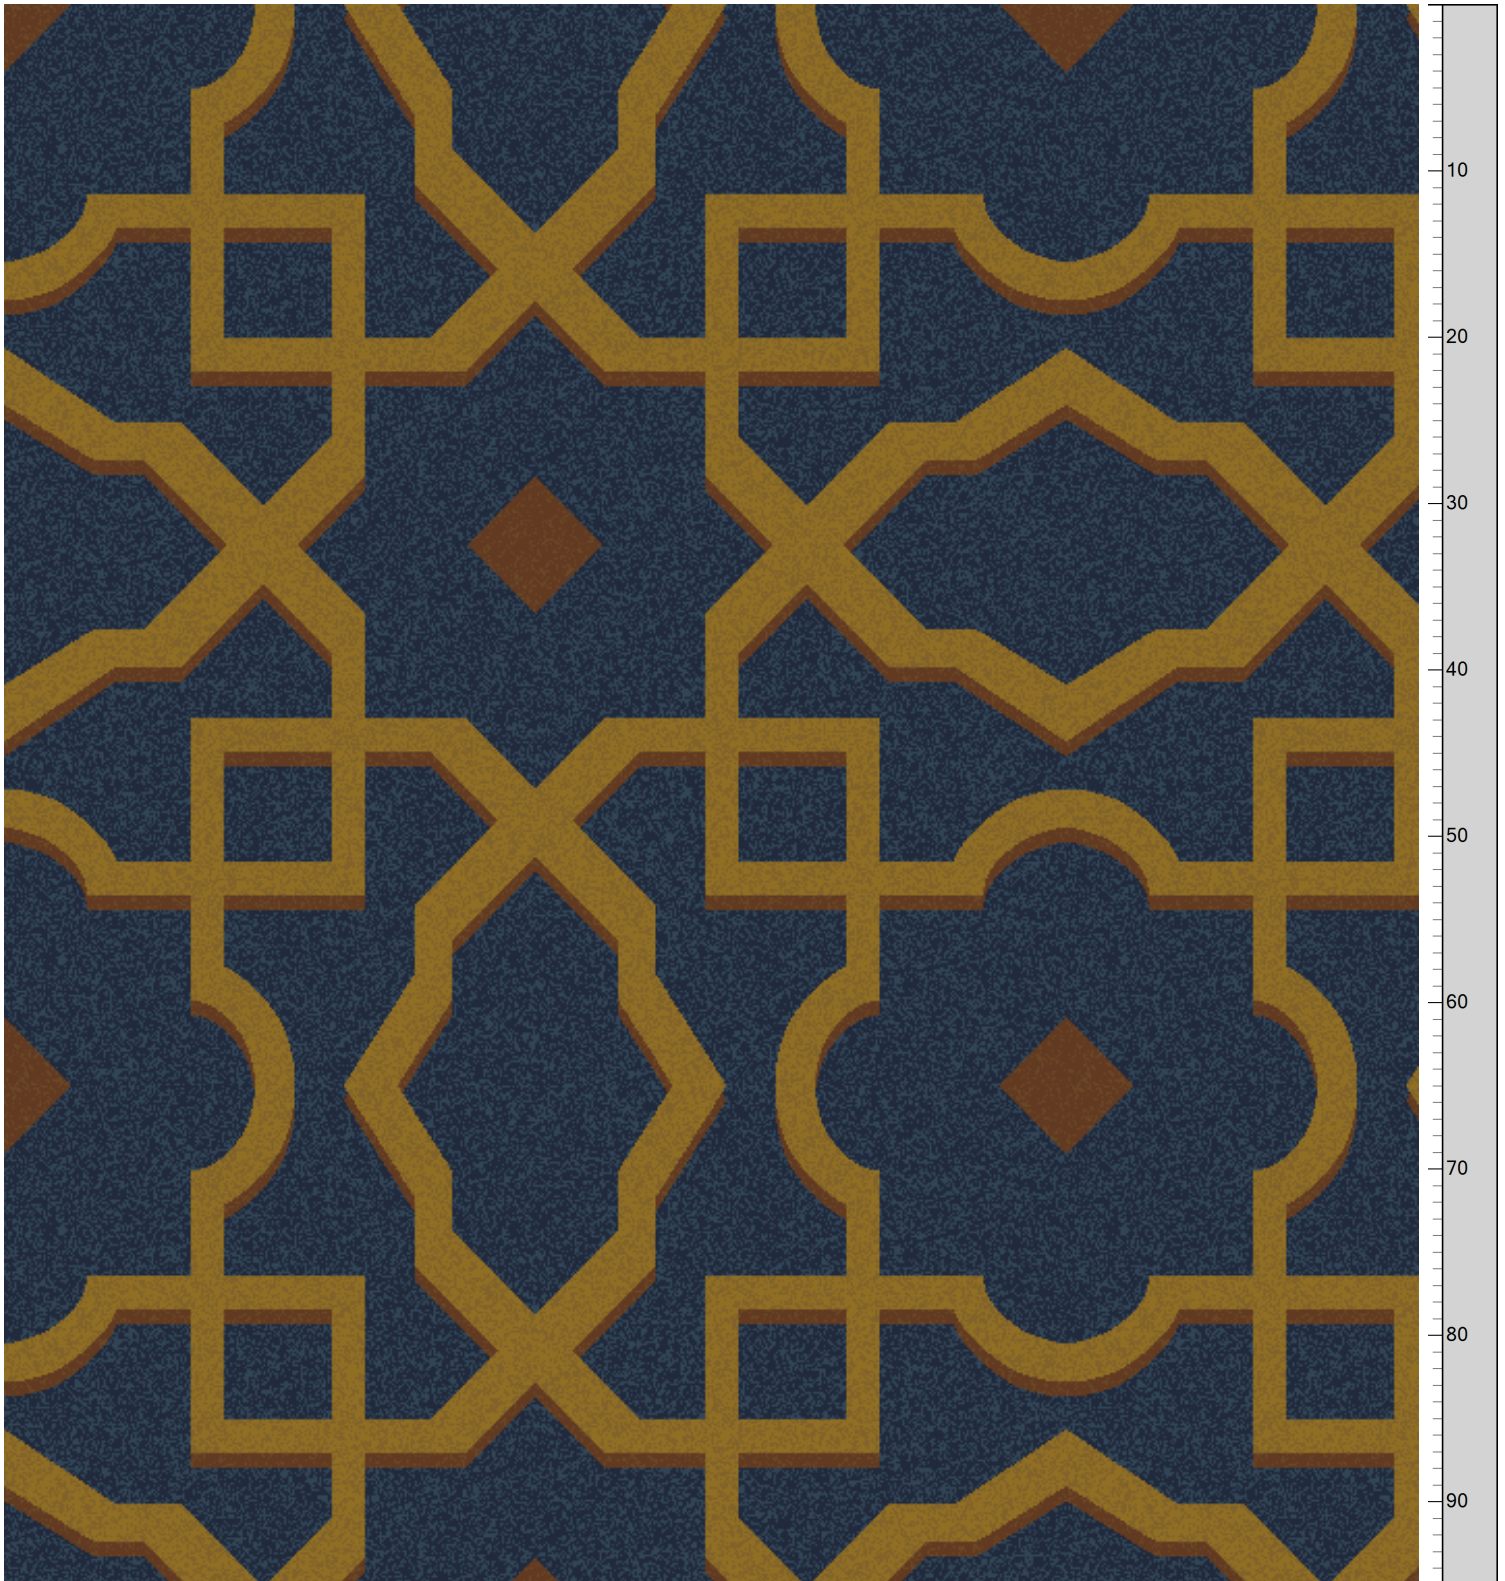

Design: RF5500167  
Version: \*EF80031-4\*

Date: 15-AUG-2019 loso  
Copyright: egetaepper a/s - LOSO  
Approved by:

CULTURES - Mecca  
Standard palette 5500

Repeat: X=65.0cm Y=65.0cm (Size Shown: X=86.61cm Y=95.00cm)

@-0 0-0-0	A-1 K40507 5500-BC7	B-2 5500AC59 Accent 59	C-3 5500AC59 Accent 59	D-4 0-0-0	E-5 K40501 5500-BC1	F-6 5500AC34 Accent 34	G-7 5500AC34 Accent 34	H-8 0-0-0	I-9 5500AC36 Accent 36	J-10 5500AC36 Accent 36	K-11 5500AC35 Accent 35
--------------	---------------------------	------------------------------	------------------------------	--------------	---------------------------	------------------------------	------------------------------	--------------	------------------------------	-------------------------------	-------------------------------

Colors are approximation only. Physical sample must be approved for ordering.  
Copyright: egetaepper a/s - LOSO