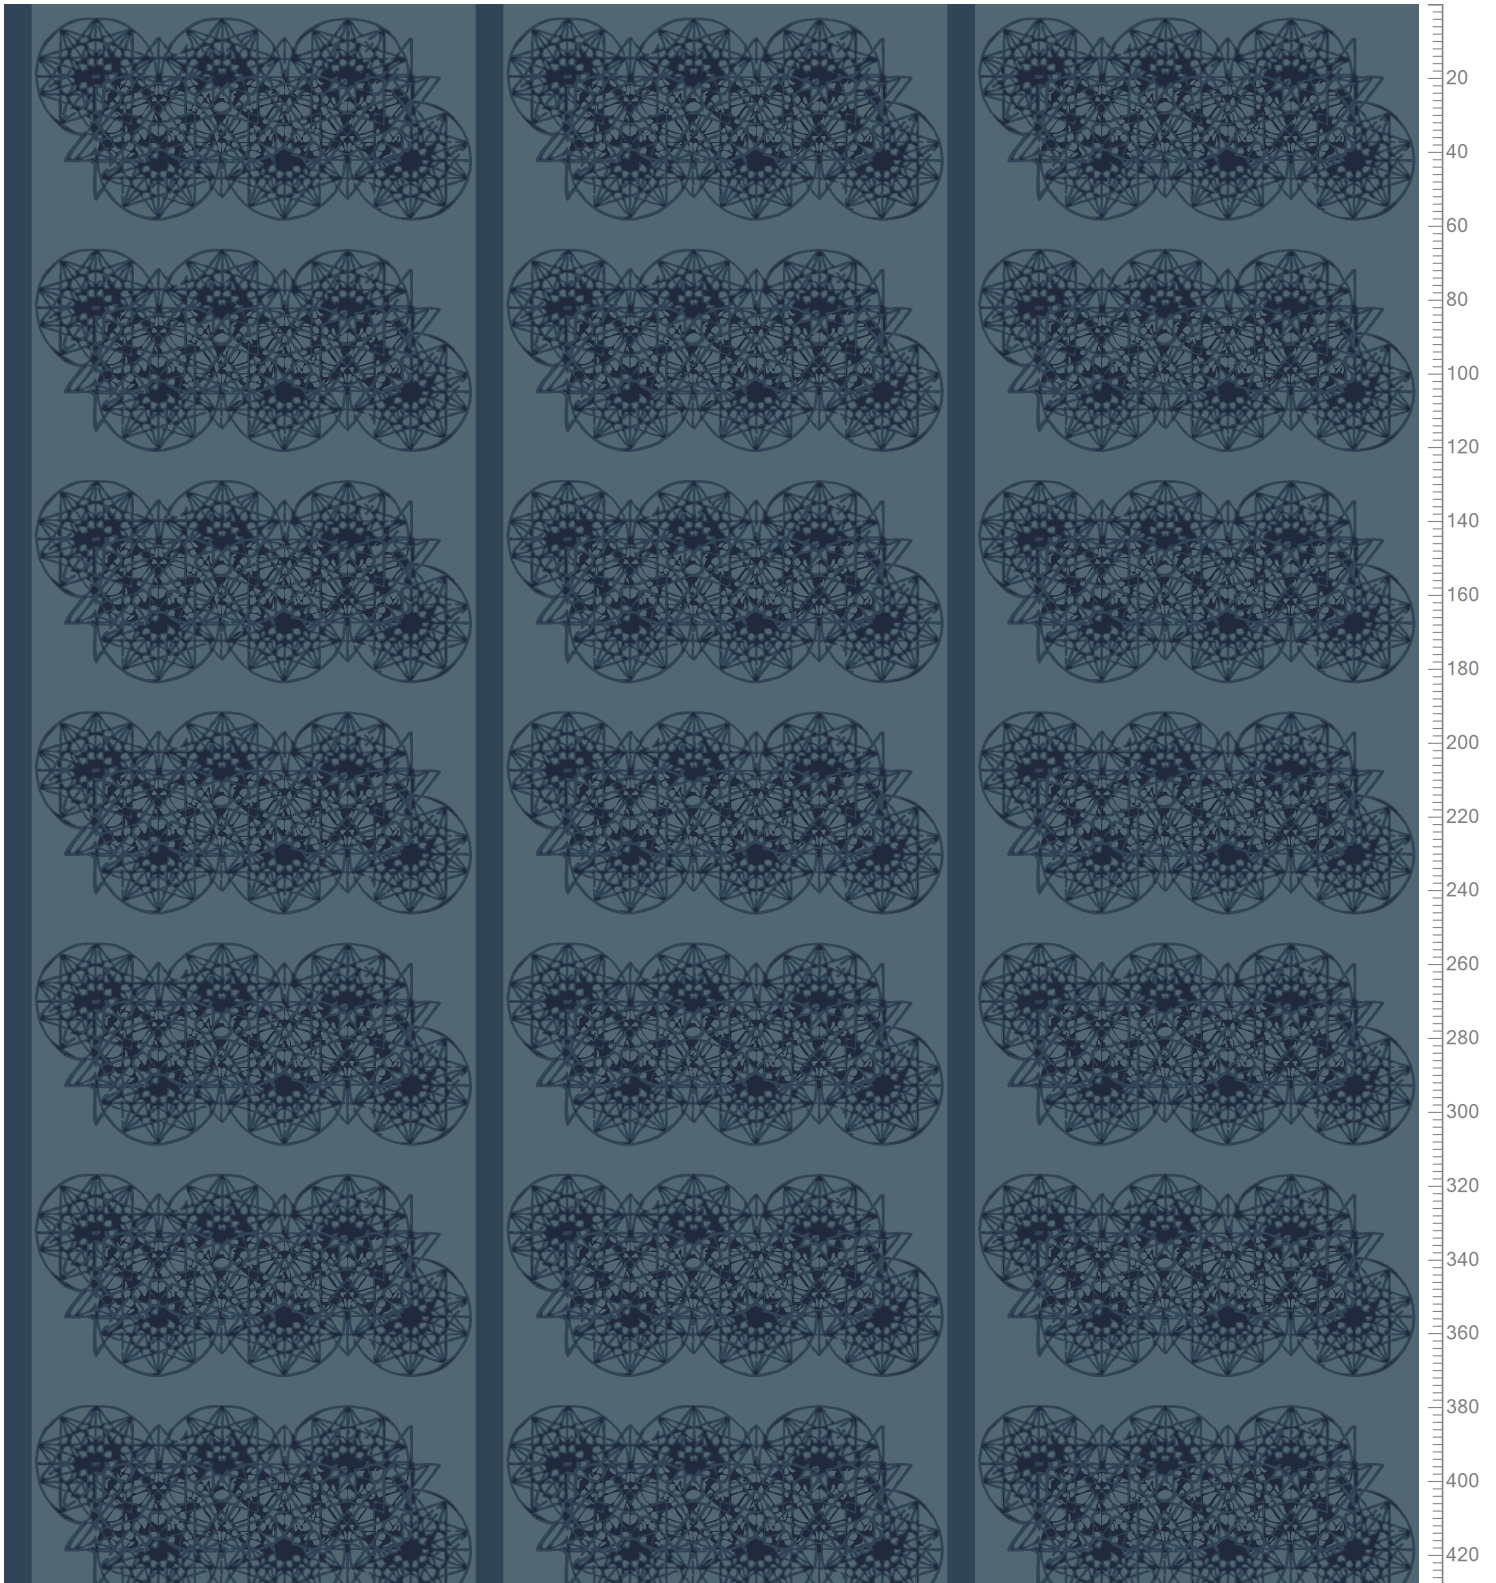

THE MOSQUE COLLECTION 2019
Palette 5500

Repeat: X=130.0cm Y=62.7cm (Size Shown: X=390.14cm Y=428.24cm)

K40508 5500-BC8 52.37%	5500AC59 Accent 59 27.49%	K40507 5500-BC7 14.28%

Colors are approximation only. Physical sample must be approved for ordering.
Copyright: egetaepper a/s - SHA