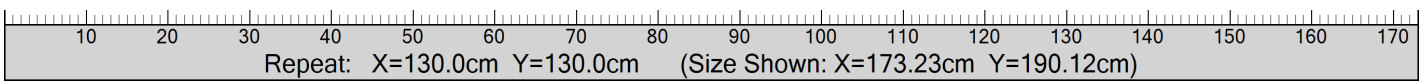

Design: RF5500185
Version: EF80048-5

Date: 16-AUG-2019 loso
Copyright: egetaepper a/s - LOSO
Approved by:

CULTURES - Erosion grid
Standard palette 5500

Repeat: X=130.0cm Y=130.0cm (Size Shown: X=173.23cm Y=190.12cm)