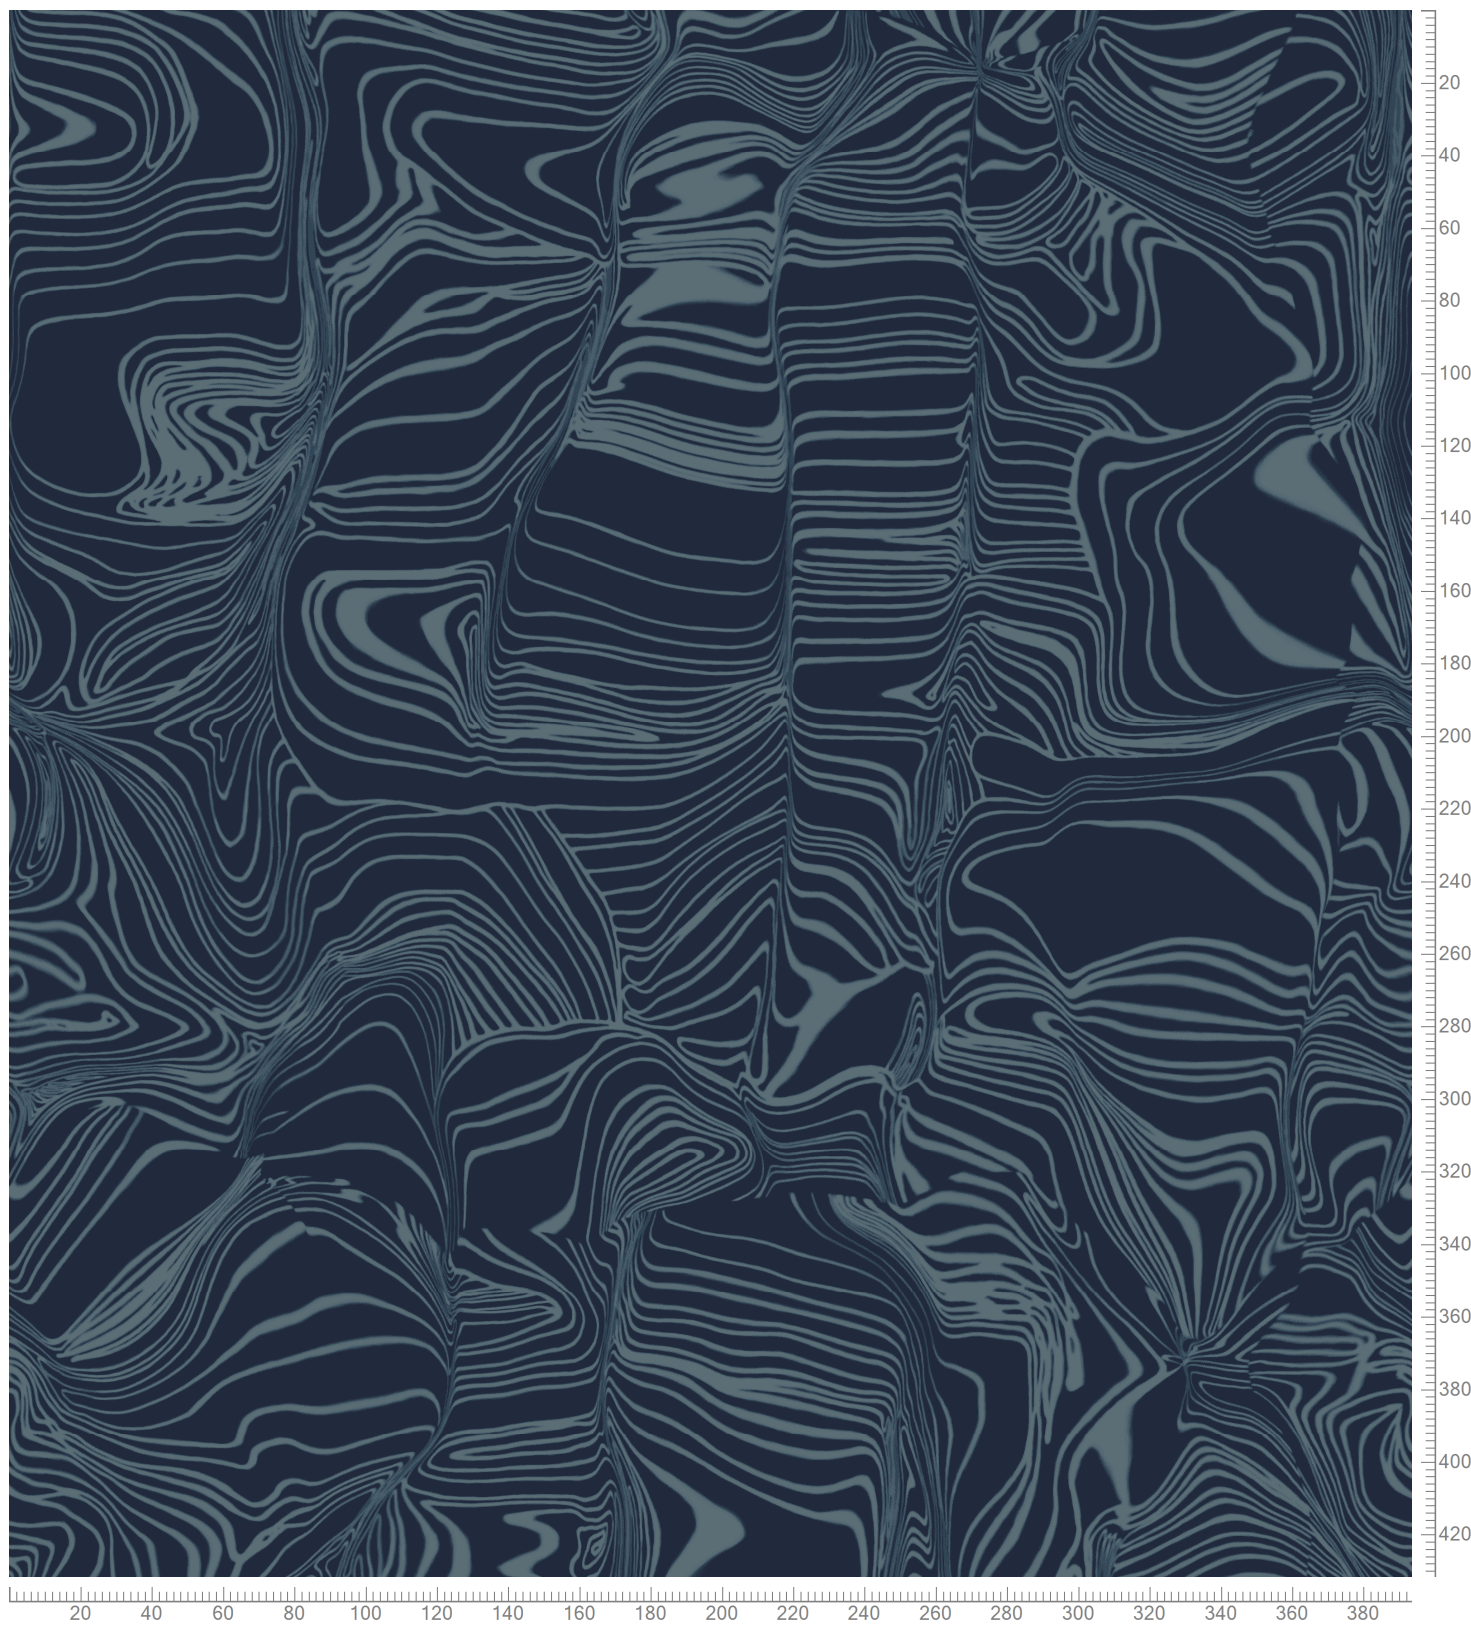

Design: RF55001972
Version: EF82101-6

Date: 25-FEB-2021 hjj
Copyright: egecarpets a/s - LYKKE
Approved by:

GRAPHIC - Glass Distortion
Standard Palette 5500

Design Size: X=391.16cm Y=460.76cm

K40507 5500-BC7	5500AC59 Accent 59	K40508 5500-BC8	5500AC58 Accent 58