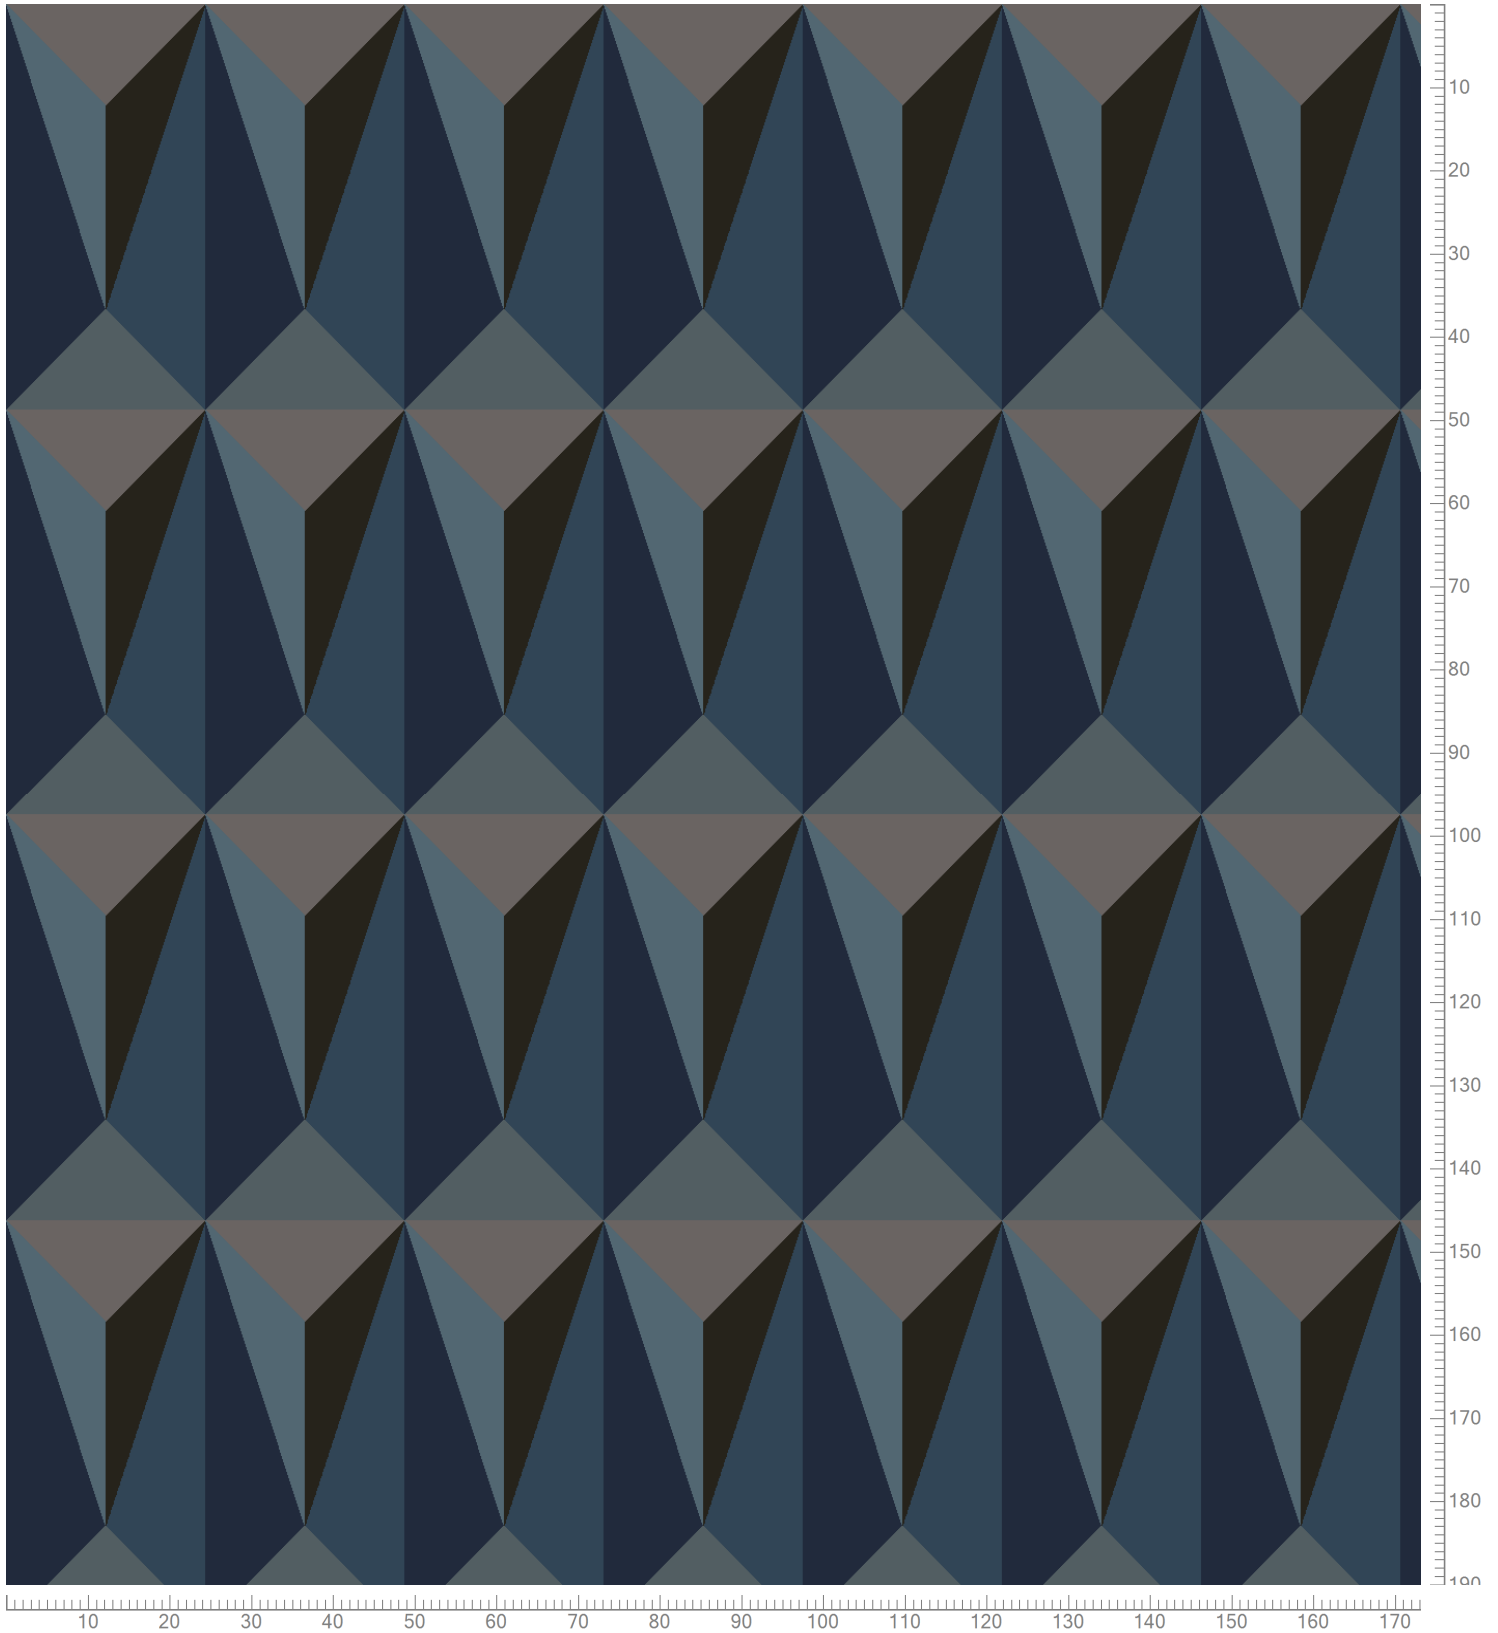

Design: RF55001983  
Version: EF82030-9

Date: 10-MAR-2021 hlj  
Copyright: egecarpets a/s - LYKKE  
Approved by:

GRAPHIC - Ksi  
Standard Palette 5500

Repeat: X=24.4cm Y=48.8cm (Size Shown: X=173.23cm Y=190.12cm)

K40503 5500-BC3	5500AC63 Accent 63	K40507 5500-BC7	K40508 5500-BC8	5500AC62 Accent 62	5500AC59 Accent 59

Colors are approximation only. Physical sample must be approved for ordering.  
Copyright: egecarpets a/s - LYKKE