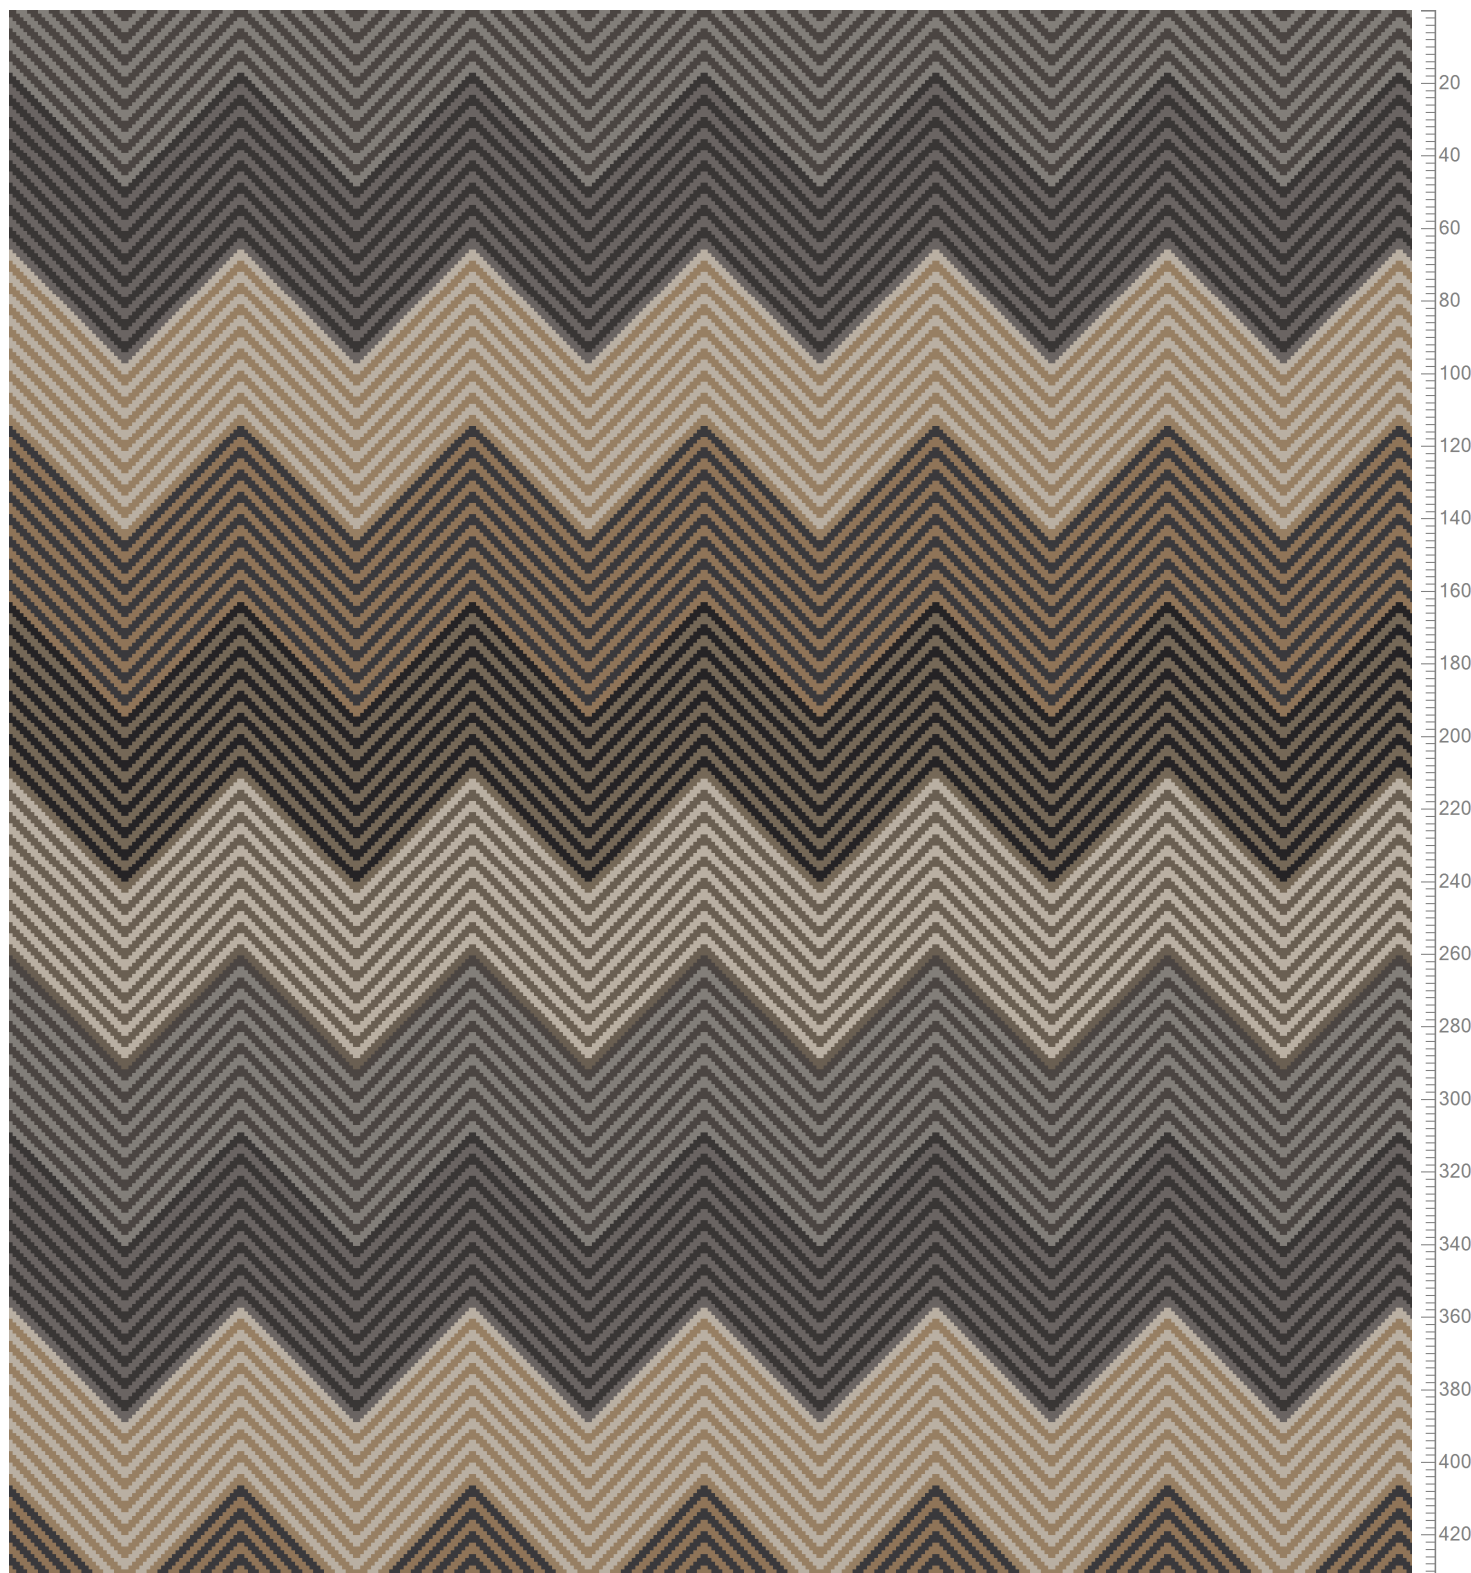

Design: RF55001990  
Version: EF82135-9

Date: 10-MAR-2021 hlj  
Copyright: egecarpets a/s - LYKKE  
Approved by:

GRAPHIC - Knitwear  
Standard Palette 5500

Repeat: X=65.0cm Y=292.6cm

5500AC20 Accent 20	K40504 5500-BC4	5500AC21 Accent 21	5500AC13 Accent 13	5500AC22 Accent 22	K40503 5500-BC3	5500AC18 Accent 18	5500AC16 Accent 16	K40512 5500-BC12	K40502 5500-BC2	5500AC19 Accent 19