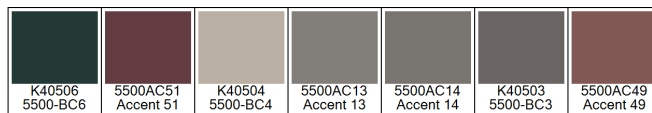

Design: RF5500406
Version: EF80805-2

Date: 14-JAN-2020 pnp
Copyright: egetaepper a/s - pia
Approved by:

CLASSIC - Coronation
Standard Palette 5500

Colors are approximation only. Physical sample must be approved for ordering.
Copyright: egetaepper a/s - pia