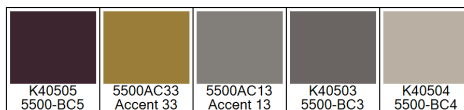

Design: RF5500419
Version: *EF80816-2*

Date: 8-JAN-2020 pnp
Copyright: egetaepper a/s - pia
Approved by:

CLASSIC - Iron Gate
Standard Palette 5500

Colors are approximation only. Physical sample must be approved for ordering.
Copyright: egetaepper a/s - pia