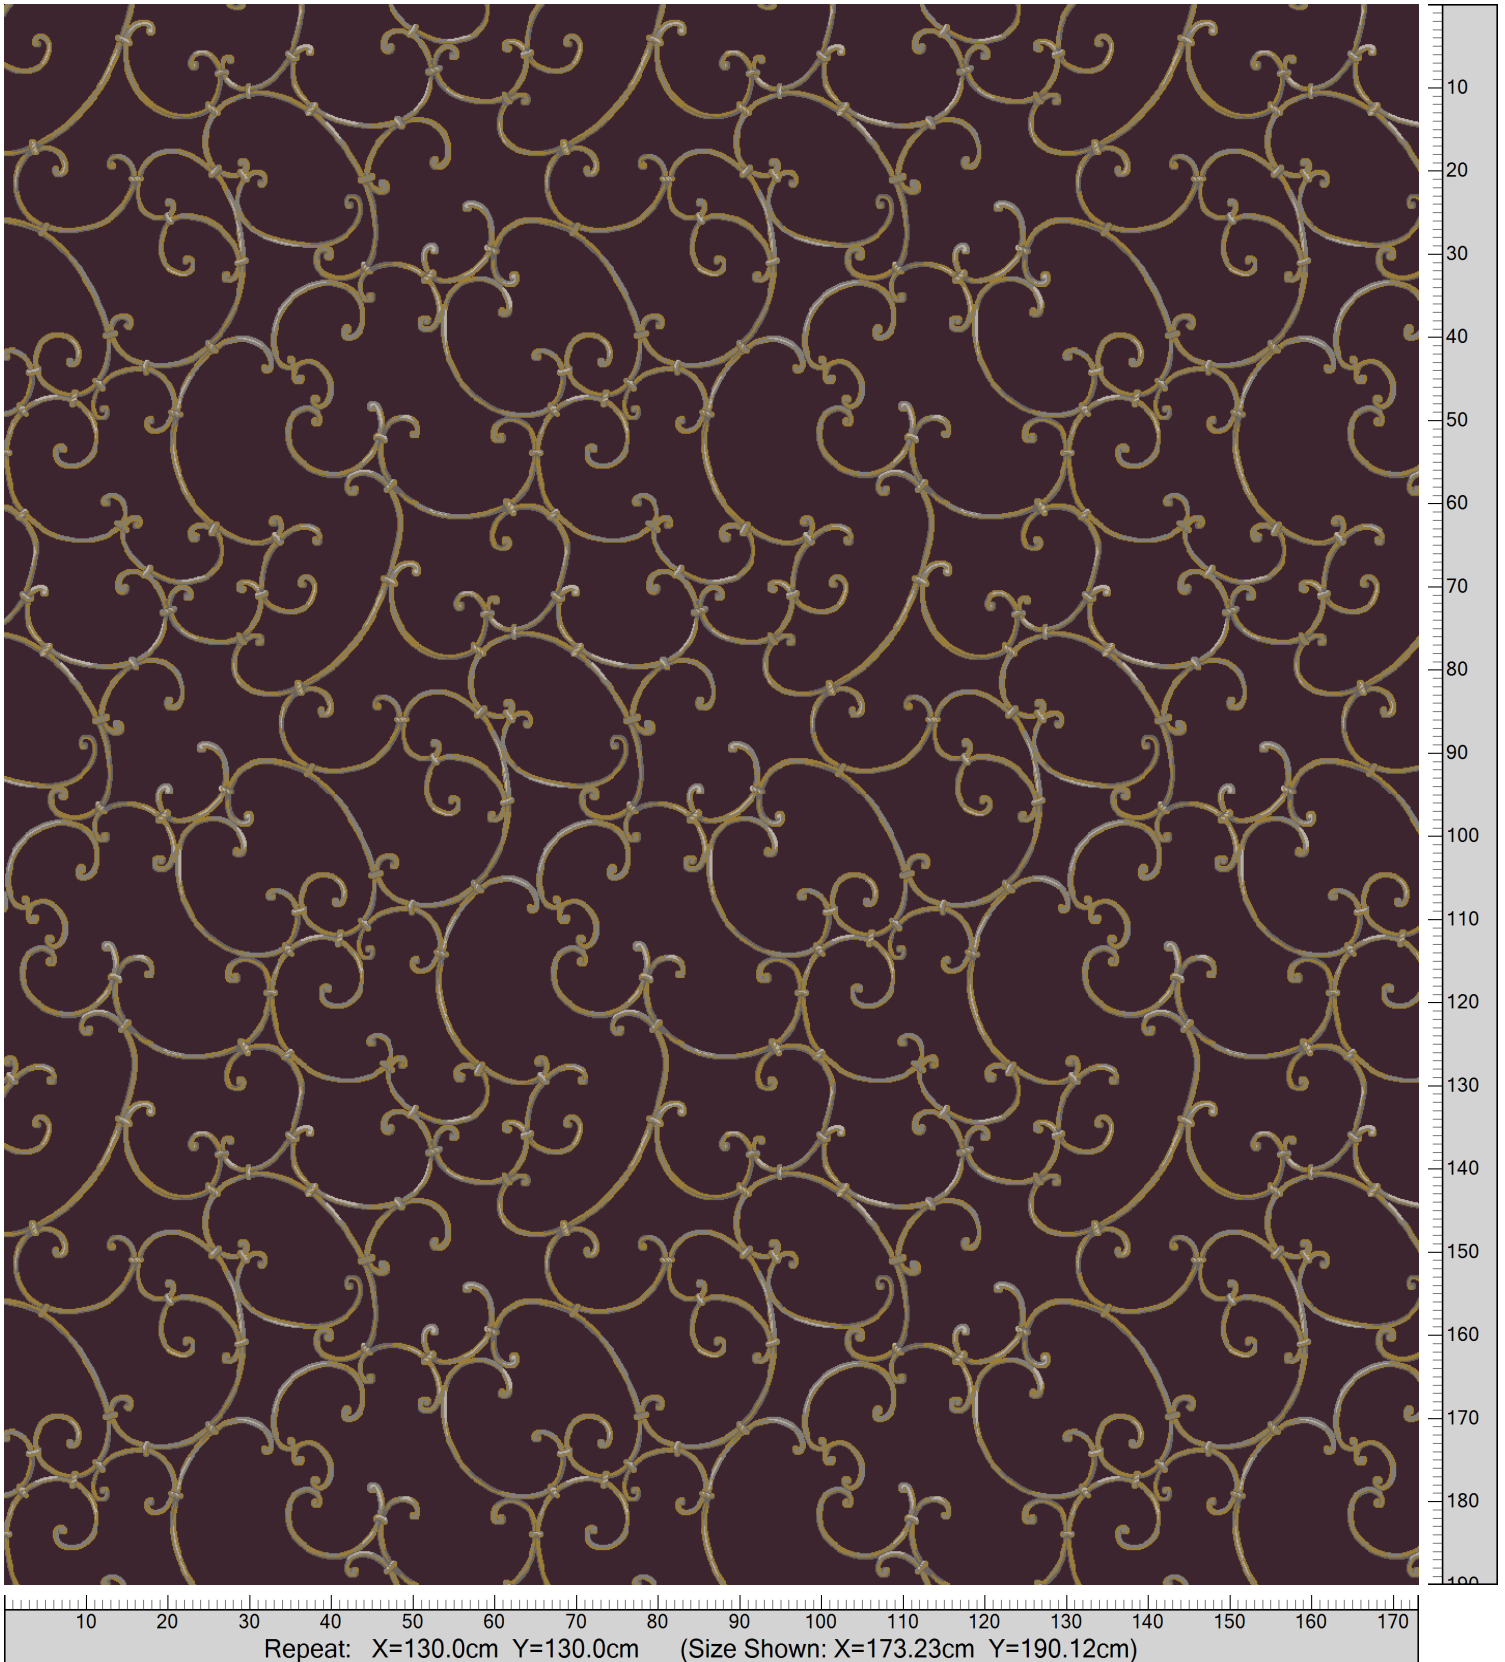

Design: RF5500419
Version: *EF80816-2*

Date: 8-JAN-2020 pnp
Copyright: egetaepper a/s - pia
Approved by:

CLASSIC - Iron Gate
Standard Palette 5500

Colors are approximation only. Physical sample must be approved for ordering.
Copyright: egetaepper a/s - pia