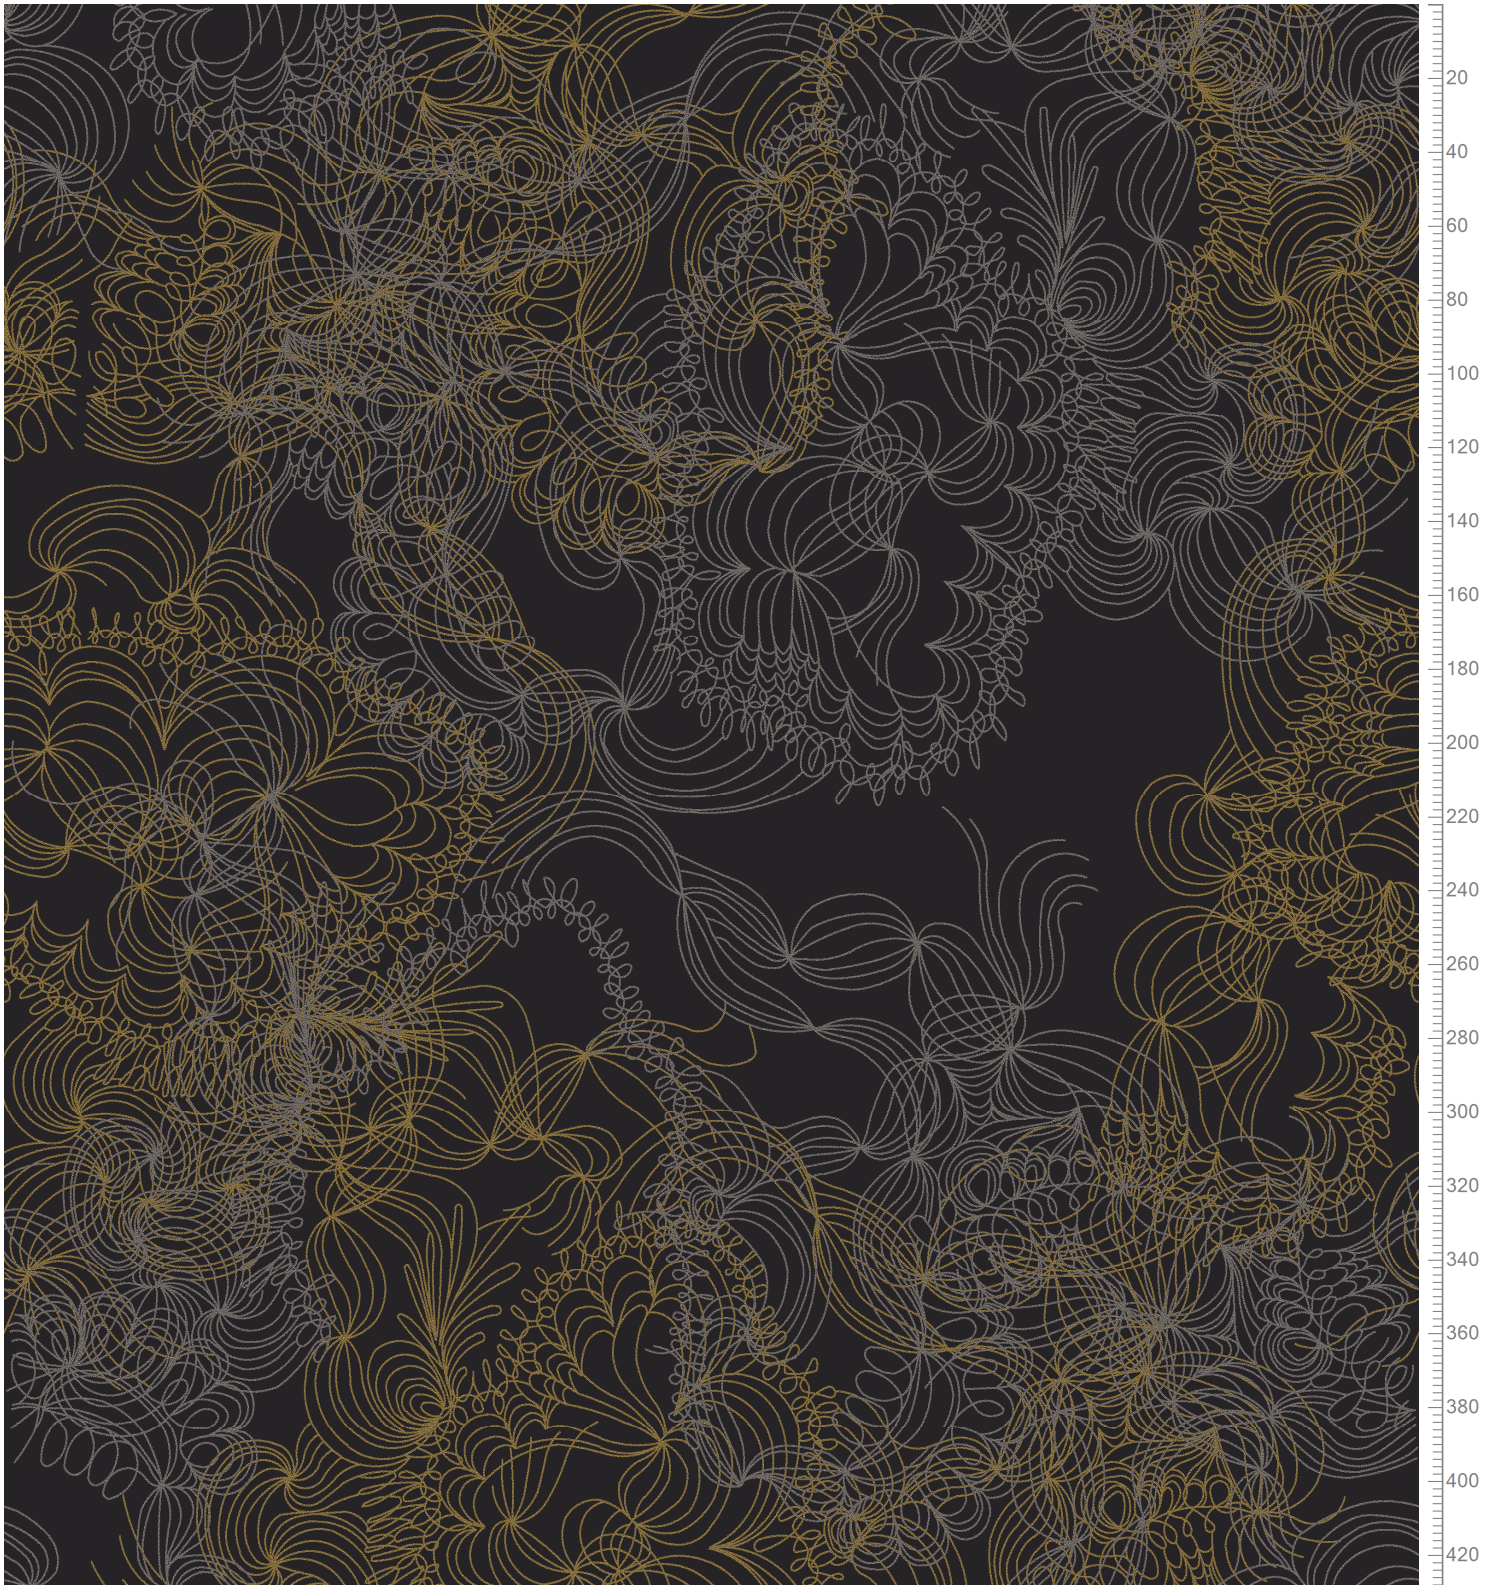

ARTS & CRAFTS - Crinoline
Standard Palette 5500

Design Size: X=390.14cm Y=573.02cm (Size Shown: X=390.14cm Y=428.24cm)

@-0	A-1	B-2	C-3	D-4	E-5	F-6	G-7	H-8	I-9	J-10	K-11
0-0-0	K40502 5500-BC2	0-0-0	K40503 5500-BC3	K40503 5500-BC3	K40504 5500-BC4	K40502 5500-BC2	0-0-0	K40501 5500-BC1	K40501 5500-BC1	K40504 5500-BC4	K40502 5500-BC2

Colors are approximation only. Physical sample must be approved for ordering.

Copyright: egetaepper a/s - Lykke