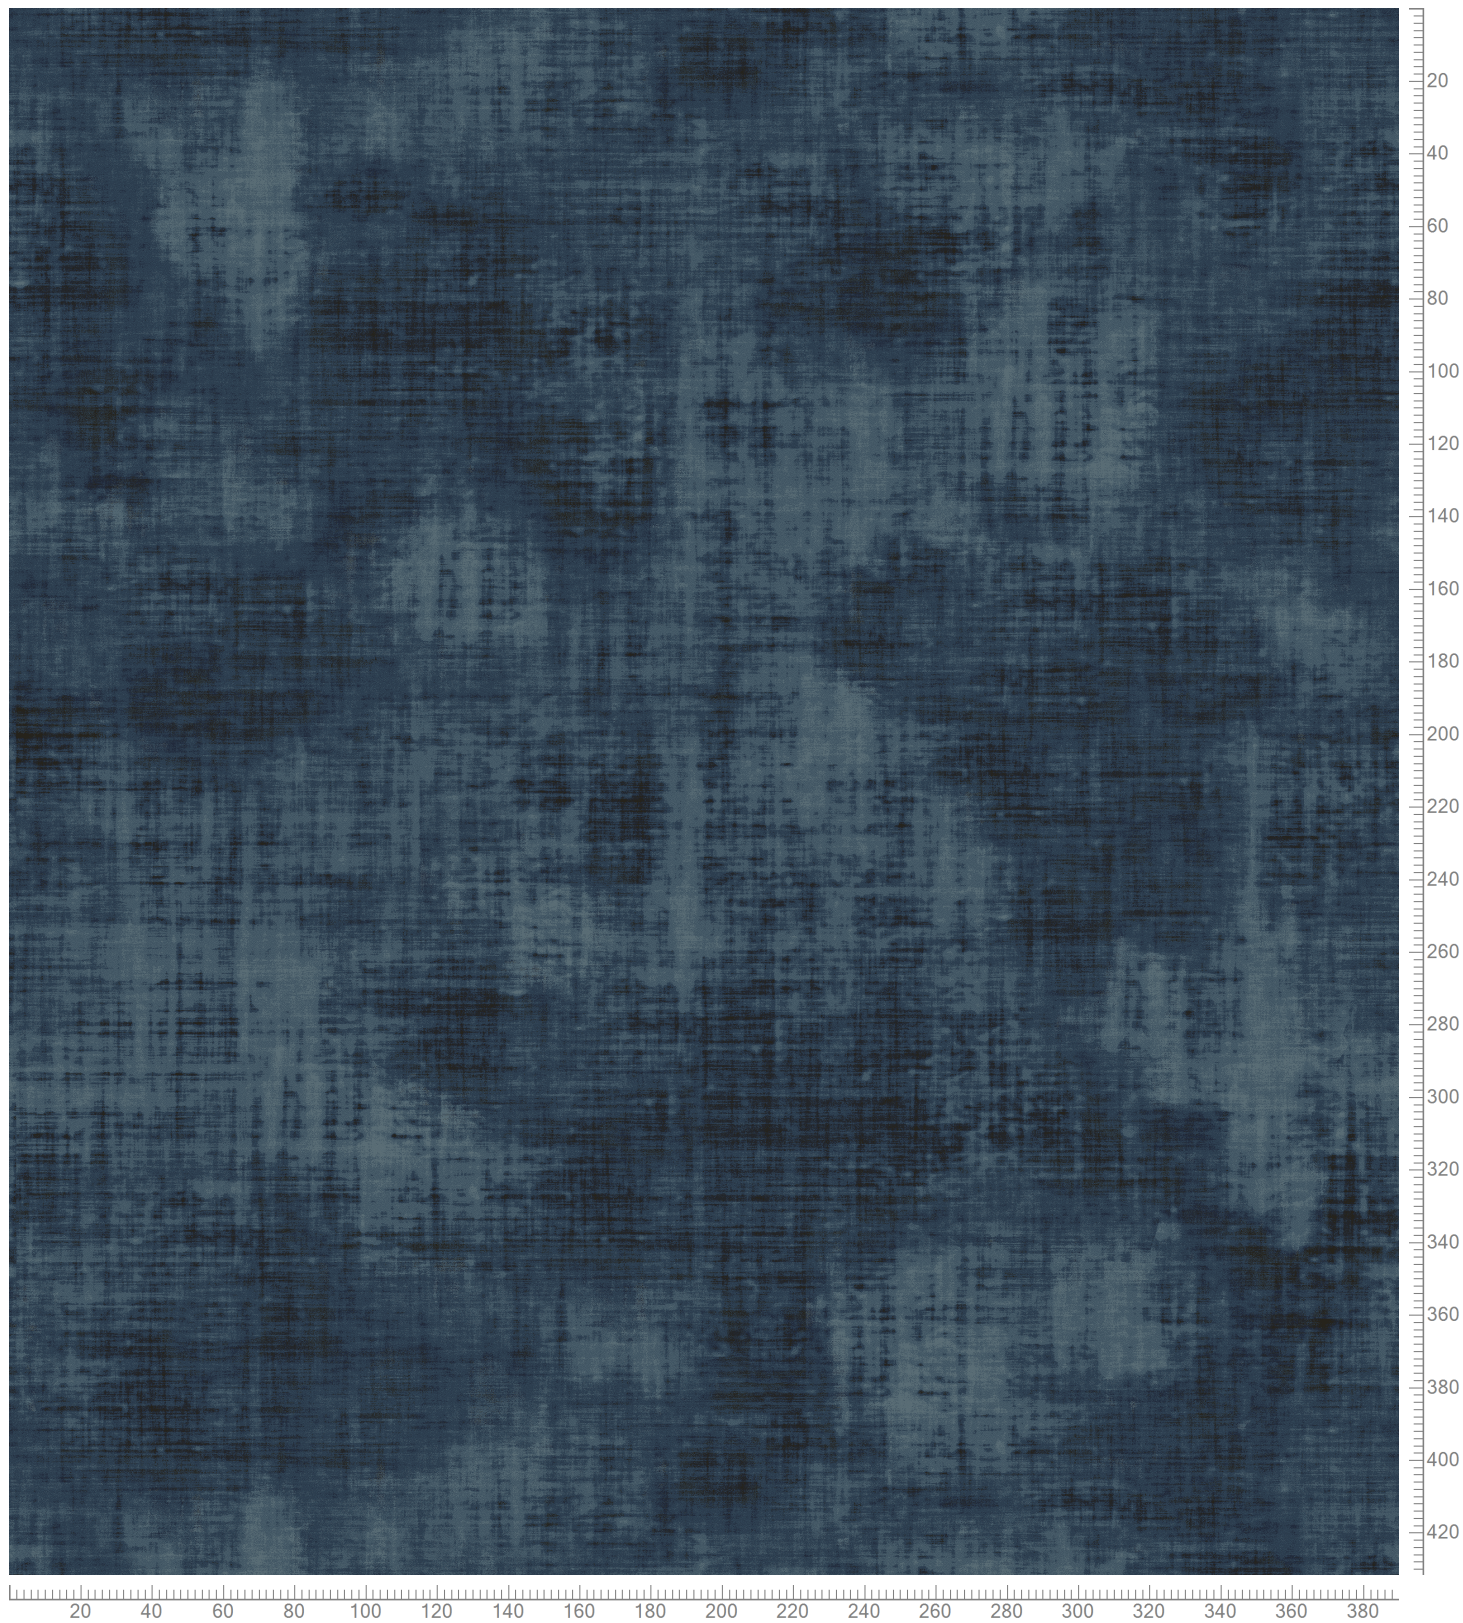

Design: RF5500522
Version: EF81213-4

Date: 13-FEB-2020 hjj
Copyright: egetaepper a/s - Lykke
Approved by:

ARTS & CRAFTS - Patina
Standard Palette 5500

Repeat: X=390.1cm Y=390.1cm