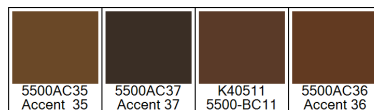

Design: RF5500686
Version: EF81639-3

Date: 28-JUN-2019 loso
Copyright: egetaepper a/s - LOSO
Approved by:

NATURE - Nature imprint
Standard Palette 5500

Colors are approximation only. Physical sample must be approved for ordering.
Copyright: egetaepper a/s - LOSO