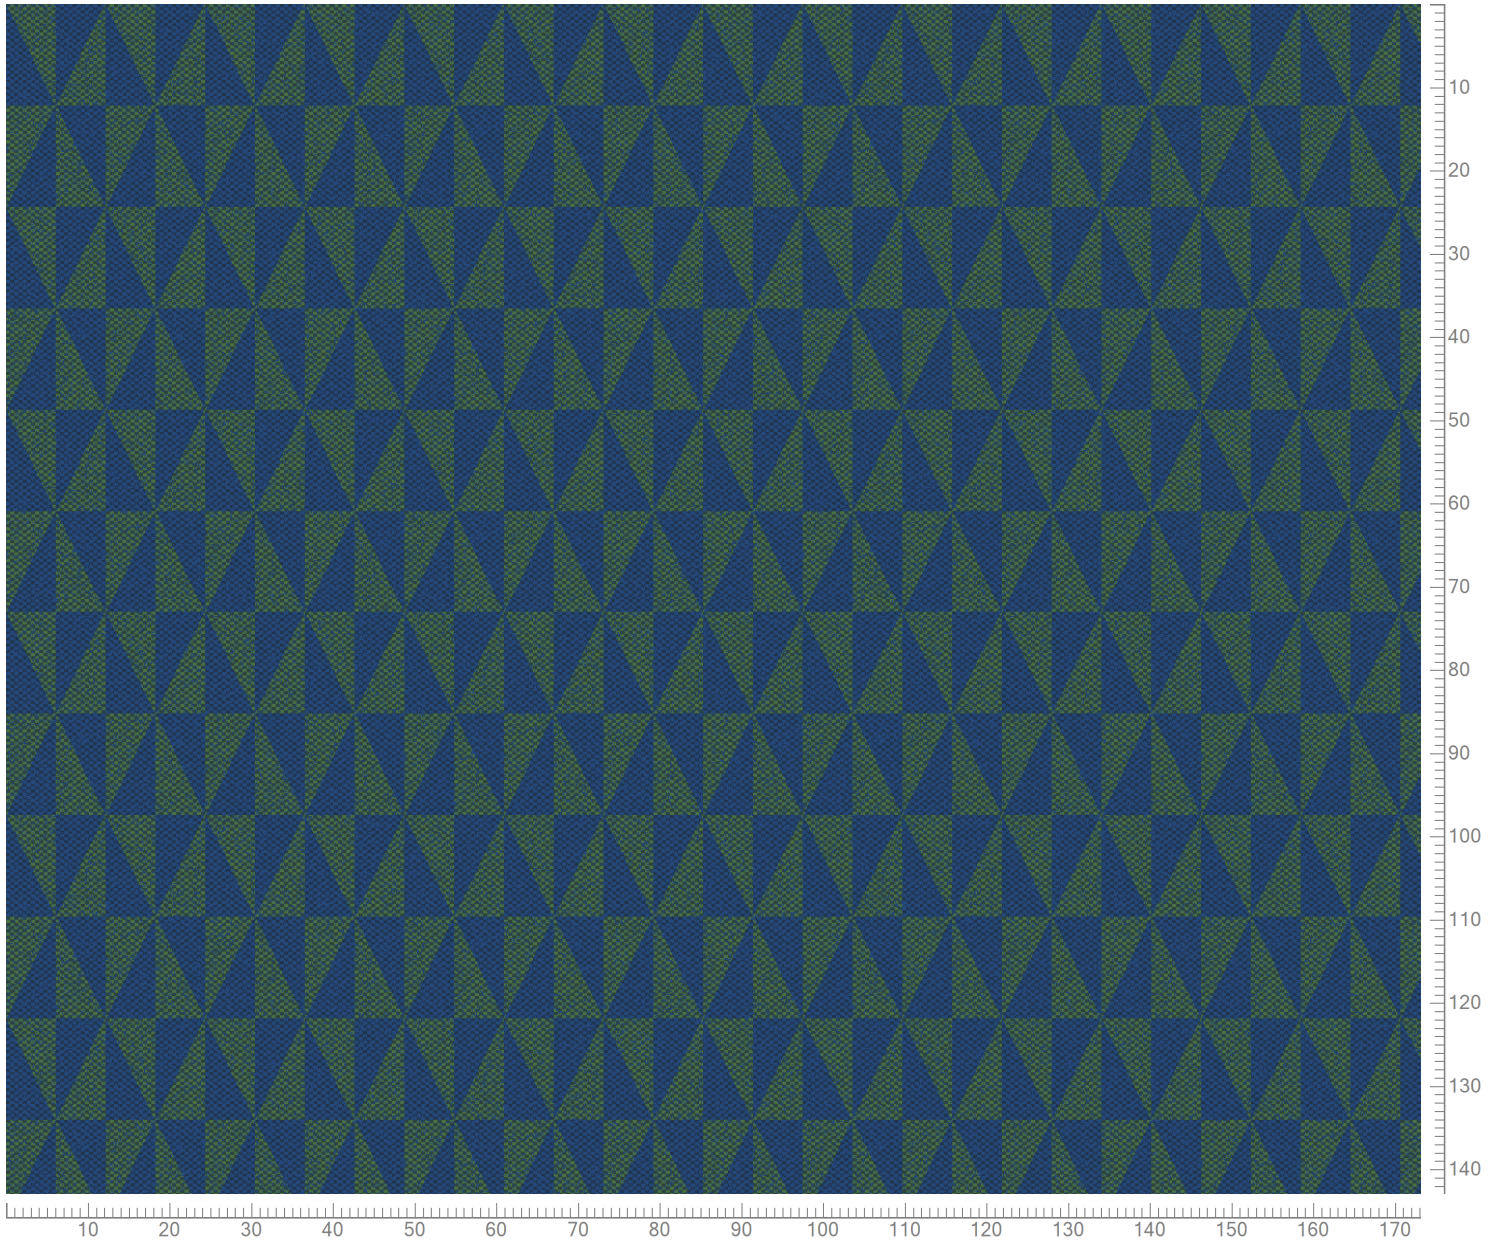

ege	Sku No	5520217	Project		Quality	DB	Country
	Design	EF80404	opus blue		Repeat type	DB10-5504	DK
	Version	15			2-ROOMREPEAT	Width	Length
	Colors	5520				97.5	97.5
	Design ref.	ESSENTIALS					
						Base no.	Mod. inst.
						0	
LYKKE		overlock yarn 0620550 Previous RF52203217					
Design created by: hjj Date: 14-SEP-2017							
Sku MODIFIED by: hjj Date: 15-AUG-2019							

Repeat: X=97.5cm Y=97.5cm (Size Shown: X=173.23cm Y=143.00cm)

Page 1 / 2		A20041	A20042	A20043	K20044	K20045	K20046	K20047	K20048	K20049	K20050	K20051	K20012
EF80404-15		5520-BC1	5520-BC2	5520-BC3	5520-BC4	5520-BC5	5520-BC6	5520-BC7	5520-BC8	5520-BC9	5520-BC10	5520-BC11	5520-BC12
5520		1	2	3	4	5	6	7	8	9	10	11	12
Color Categorization		0	0	0	0	0	0	0	0	0	0	0	0
Wet Factor: 100.0%							20.1%	20.0%			40.2%	19.7%	
1	20.11%						100						
2	20.04%							100					
3	10.37%									100			
5	19.65%									100			
6	19.66%										100		
7	10.17%										100		