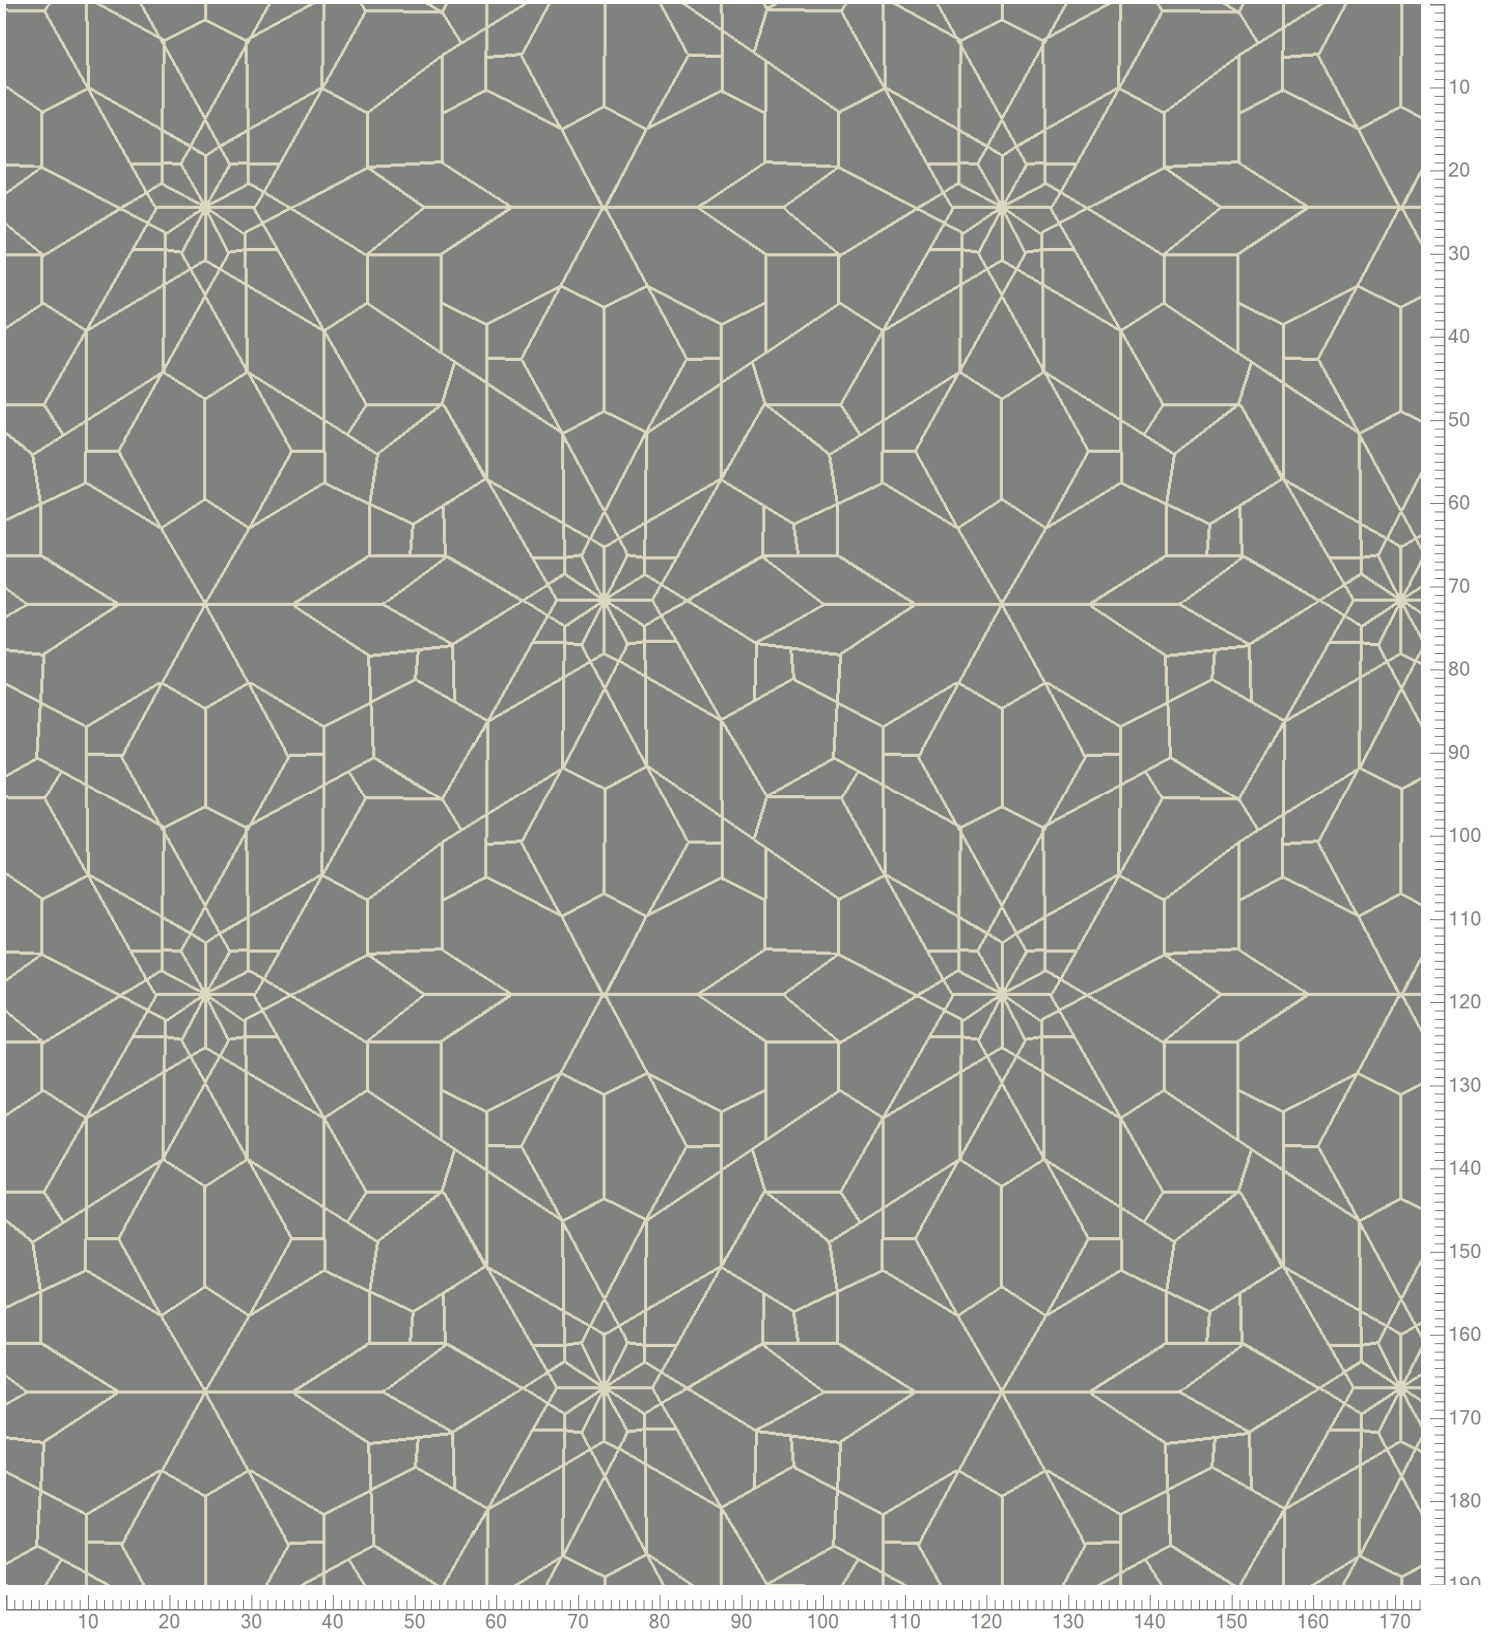

Design: RF5520324
Version: EF82078-7

Date: 21-JAN-2021 hjj
Copyright: egecarpets a/s - LYKKE
Approved by:

GRAPHIC - Web Crystal
Standard Palette 5520

Repeat: X=97.5cm Y=94.7cm (Size Shown: X=173.23cm Y=190.12cm)