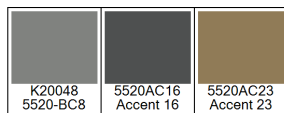

Design: RF5520405
Version: *EF80832-6*

Date: 14-JAN-2020 pnp
Copyright: egetaepper a/s - pia
Approved by:

CLASSIC - Ermine Dot
Standard Palette 5520

Colors are approximation only. Physical sample must be approved for ordering.
Copyright: egetaepper a/s - pia