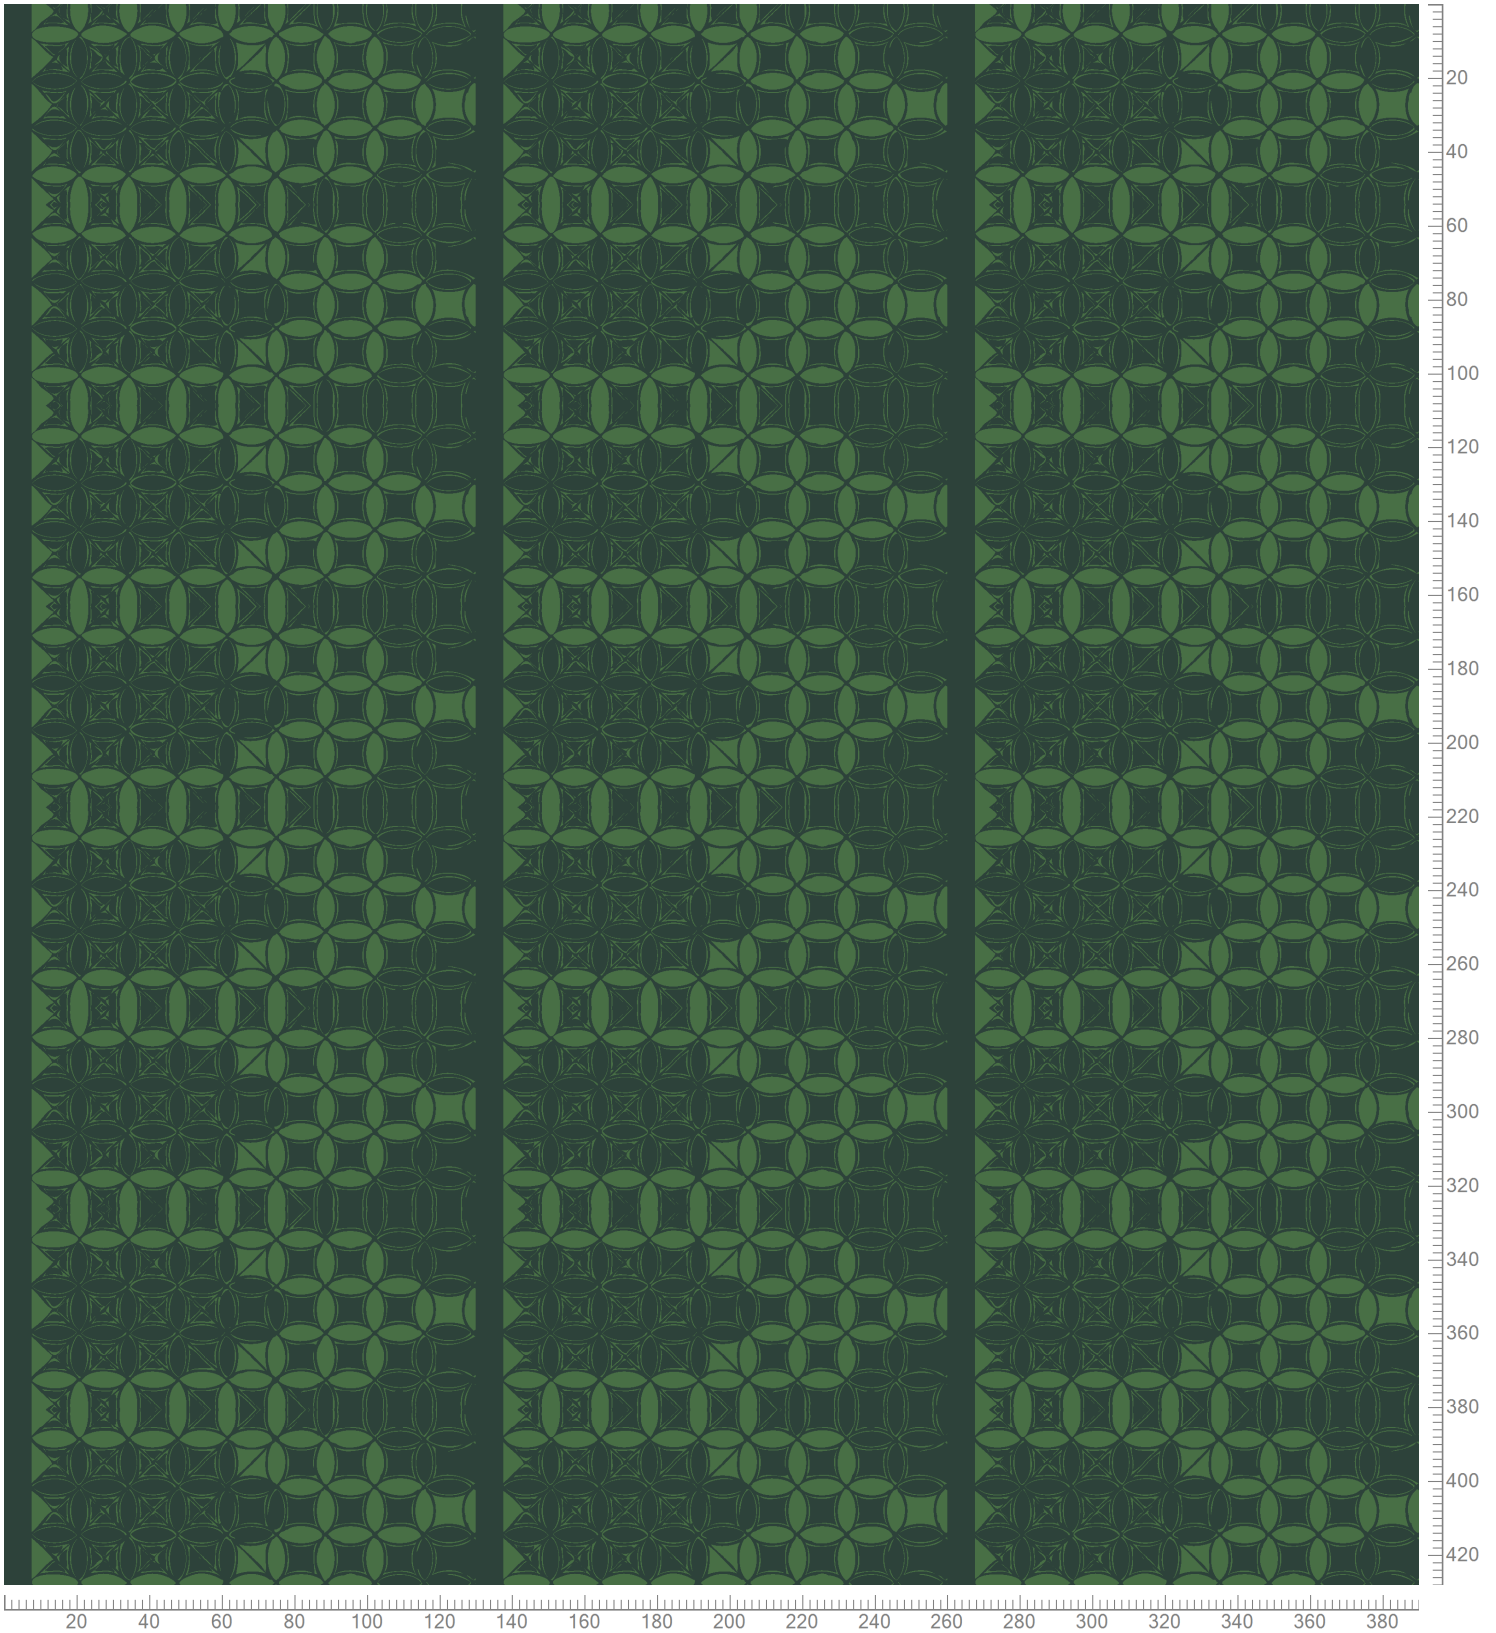

THE MOSQUE COLLECTION 2019
Palette 5520

Repeat: X=130.0cm Y=109.0cm (Size Shown: X=390.14cm Y=428.24cm)

K20047 5520-BC7 5.86%	K20046 5520-BC6 11.07%

Colors are approximation only. Physical sample must be approved for ordering.
Copyright: egetaepper a/s - SHA