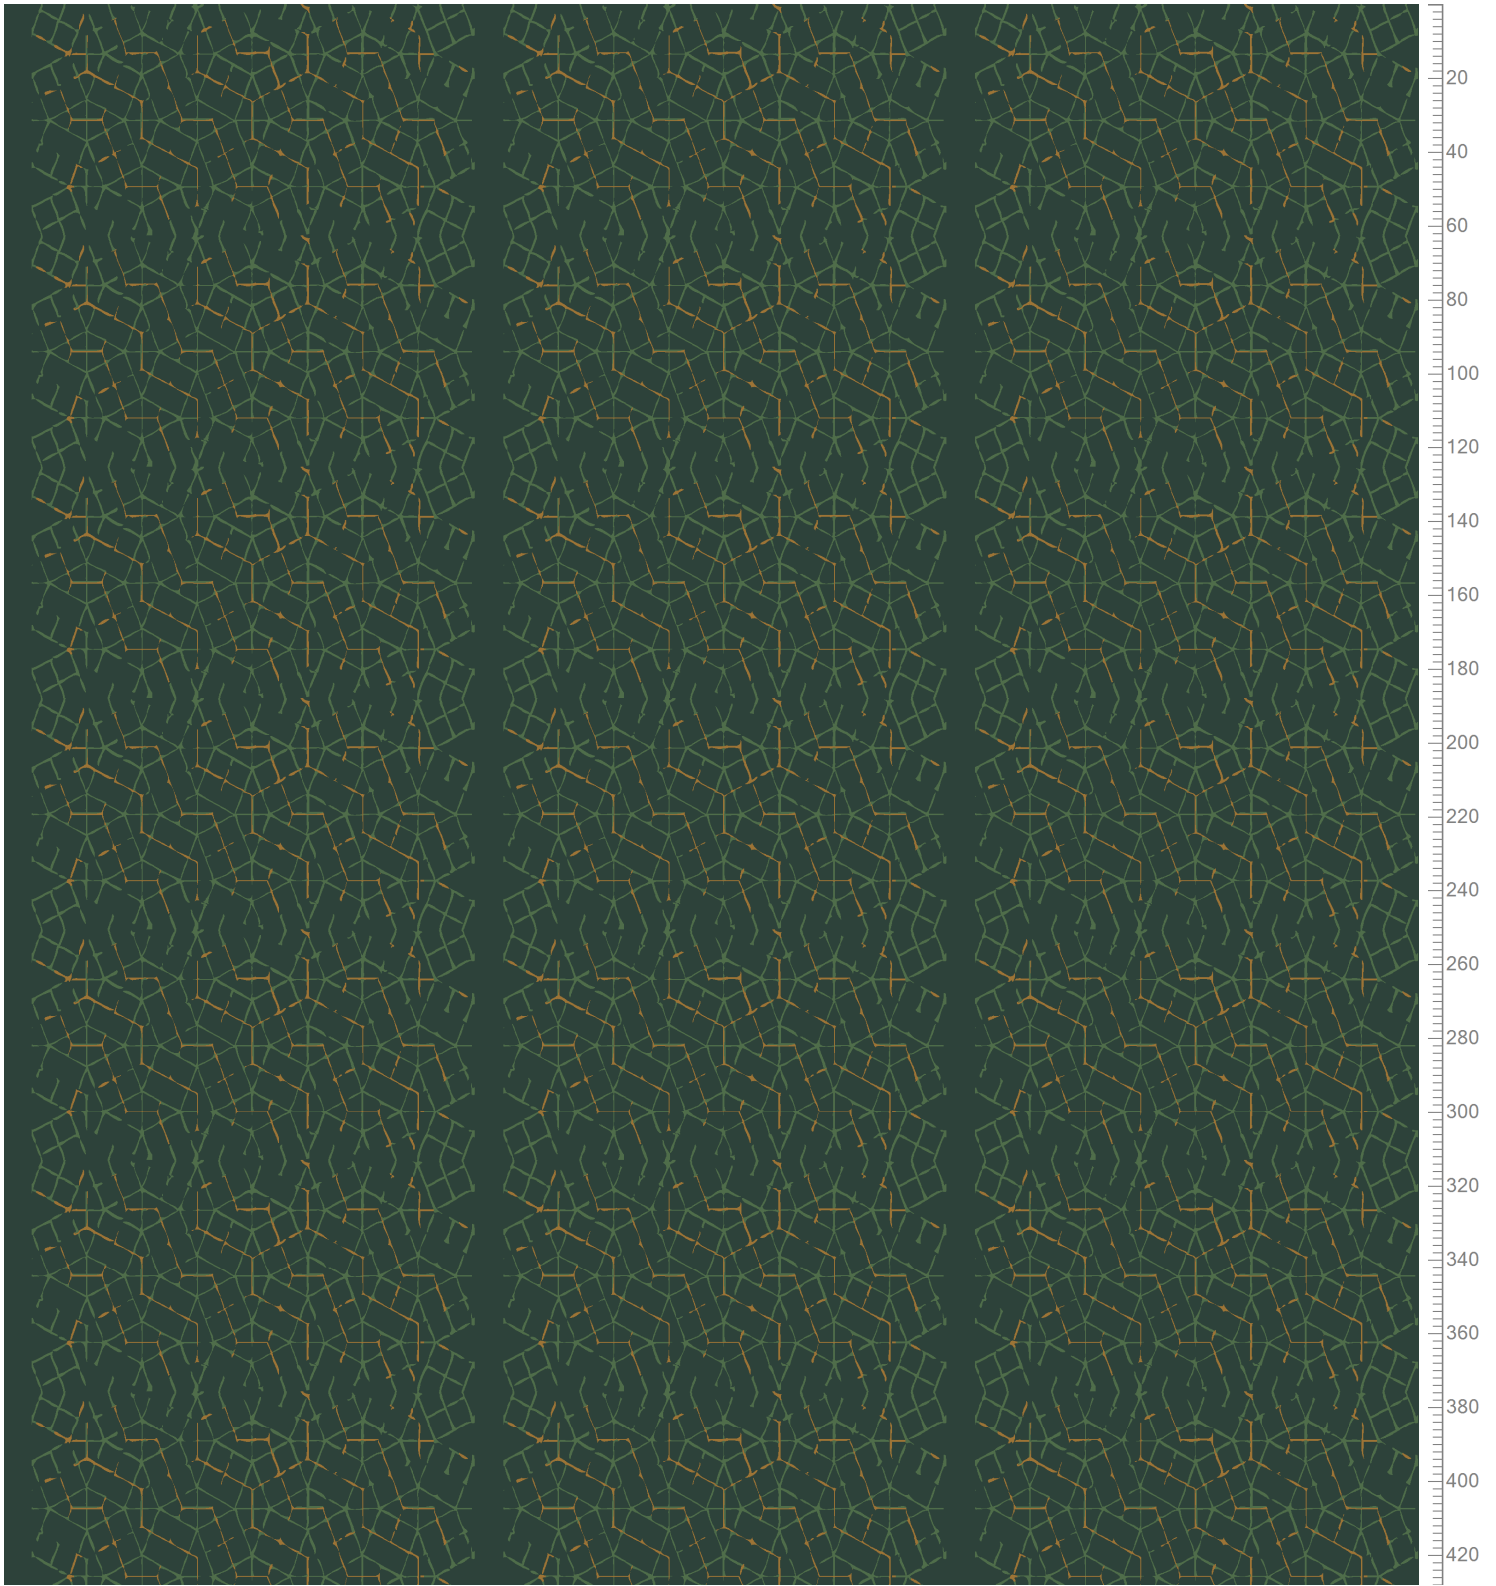

THE MOSQUE COLLECTION 2019
Palette 5520

Repeat: X=130.0cm Y=62.7cm (Size Shown: X=390.14cm Y=428.24cm)

K20047 5520-BC7 58.17%	5520AC45 Accent 45 6.94%	5520AC19 Accent 19 2.48%

Colors are approximation only. Physical sample must be approved for ordering.
Copyright: egetaepper a/s - SHA