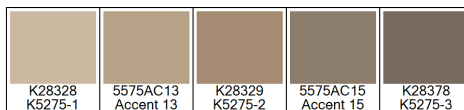

Design: RF5575124
Version: EF80040-5

Date: 19-AUG-2019 loso
Copyright: egetaepper a/s - LOSO
Approved by:

CULTURES - Guinea
Standard palette 5575

Colors are approximation only. Physical sample must be approved for ordering.
Copyright: egetaepper a/s - LOSO