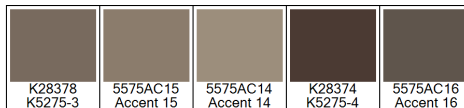

Design: RF5575128
Version: EF80046-3

Date: 19-AUG-2019 loso
Copyright: egetaepper a/s - LOSO
Approved by:

CULTURES - Arabia
Standard palette 5575

Colors are approximation only. Physical sample must be approved for ordering.
Copyright: egetaepper a/s - LOSO