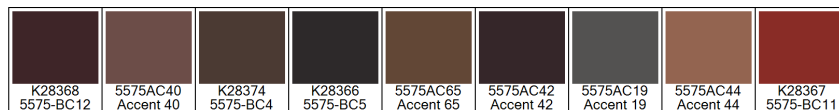

ESSENTIALS - Dottie Deluxe
Standard Palette 5575

Repeat: X=97.5cm Y=97.5cm (Size Shown: X=173.23cm Y=190.12cm)

Colors are approximation only. Physical sample must be approved for ordering.
Copyright: egetaepper a/s - Lykke