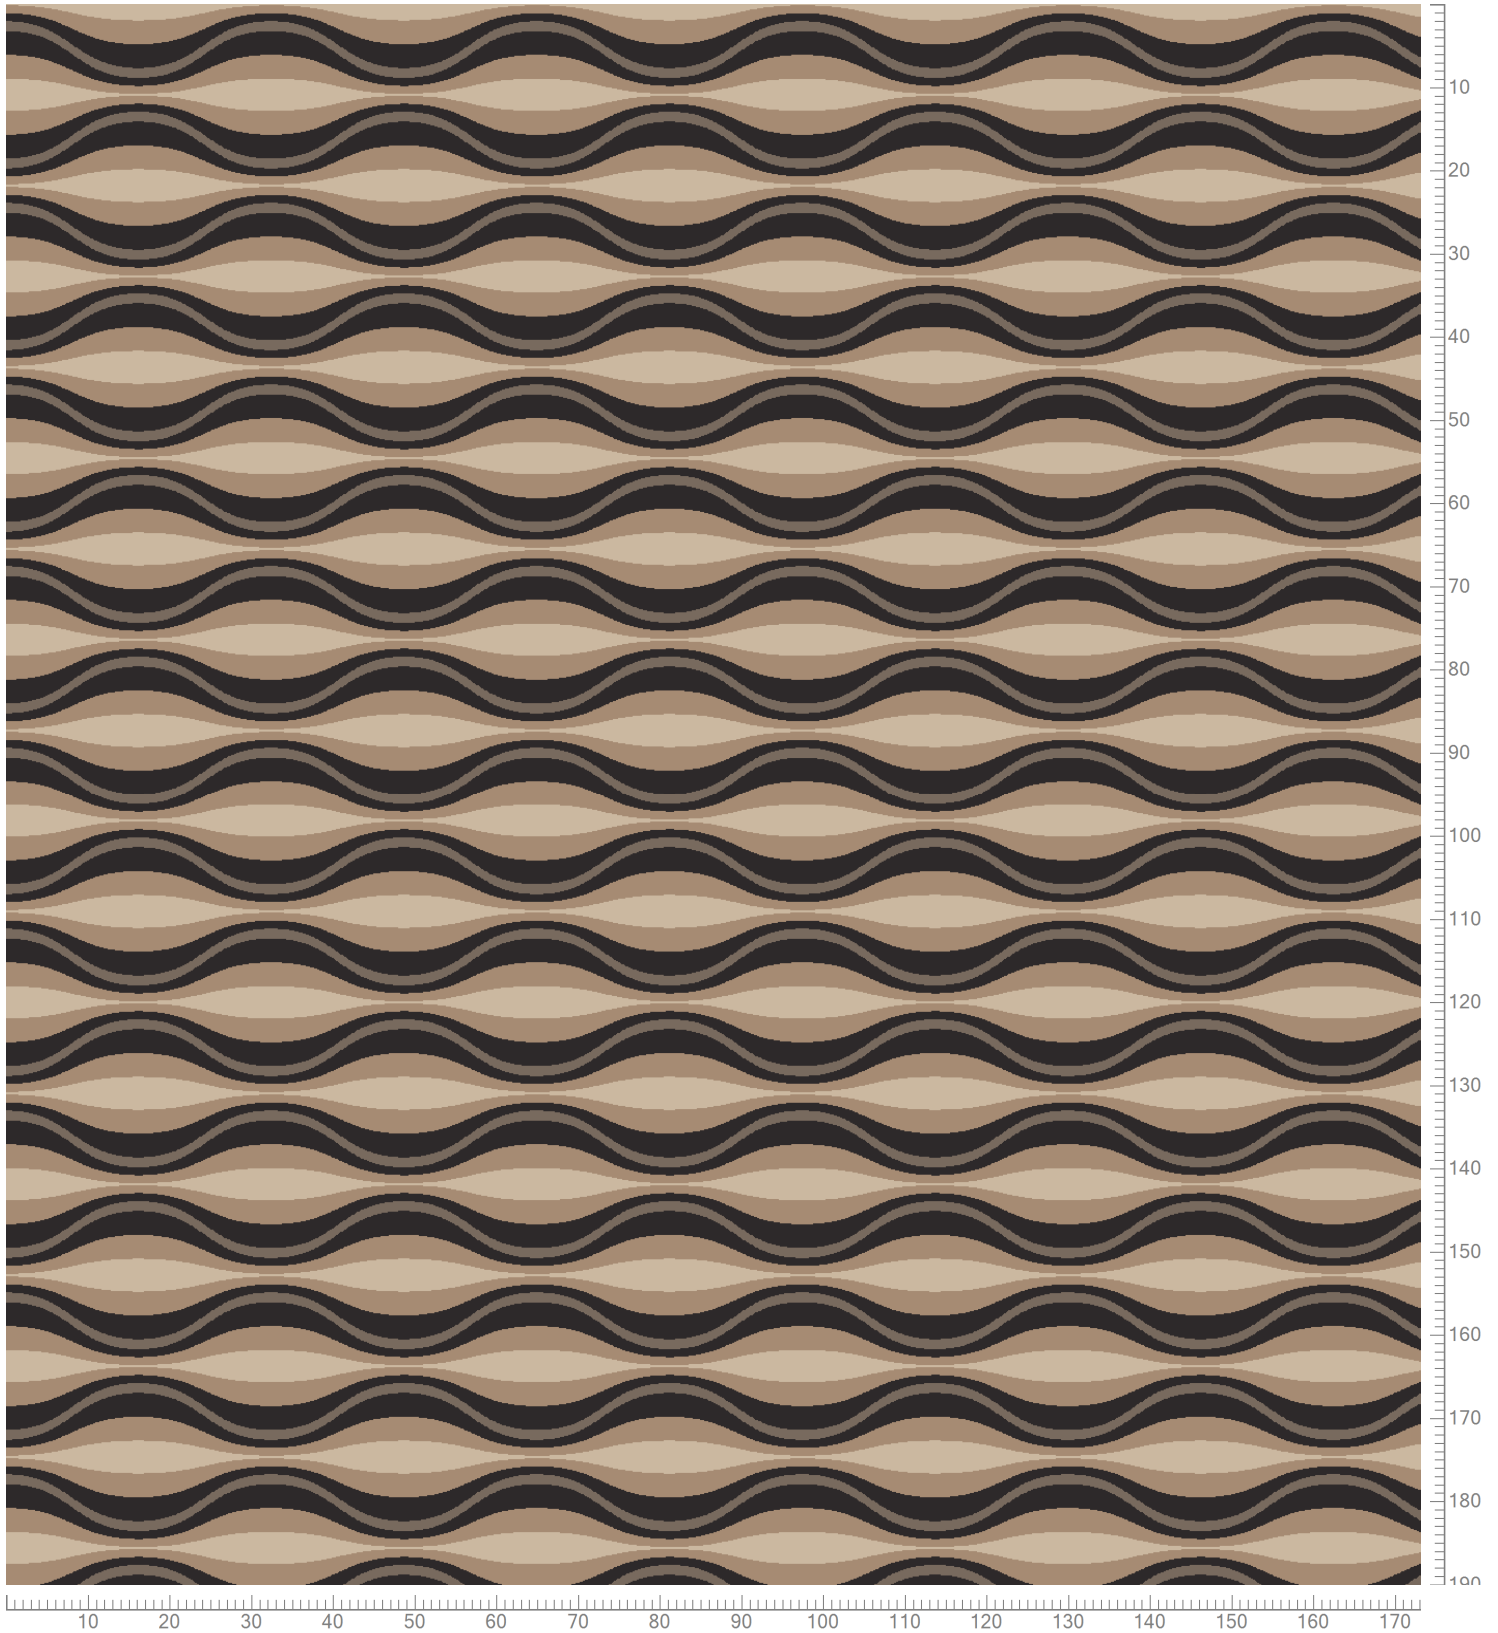

Design: RF5575331
Version: EF82023-9

Date: 19-JAN-2021 hjj
Copyright: egecarpets a/s - LYKKE
Approved by:

GRAPHIC - Funky Wave
Standard Palette 5575

Repeat: X=32.5cm Y=21.8cm (Size Shown: X=173.23cm Y=190.12cm)

Colors are approximation only. Physical sample must be approved for ordering.
Copyright: egecarpets a/s - LYKKE