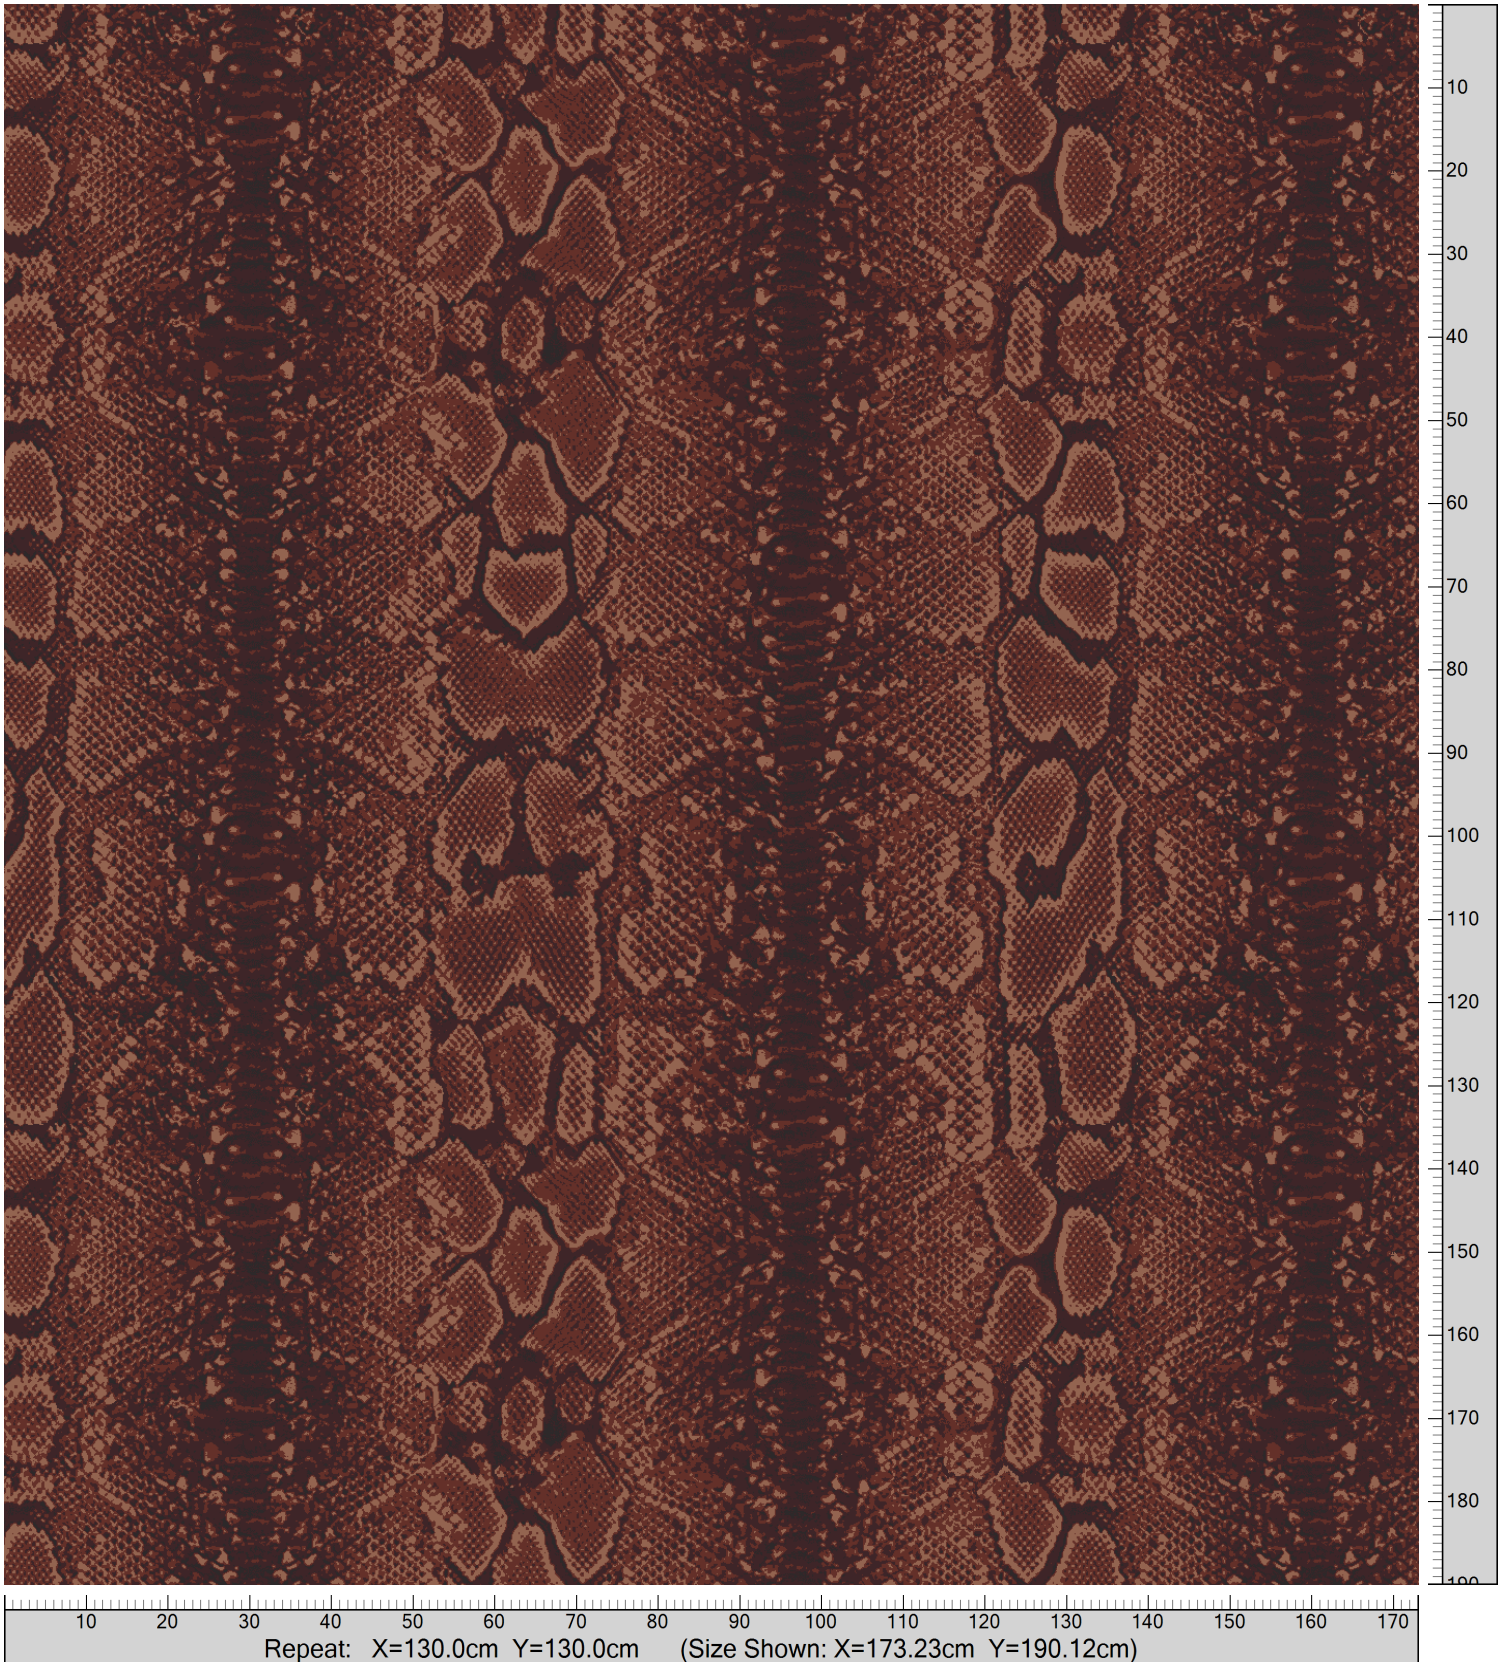

NATURE - Reptile
Standard Palette 5575

Colors are approximation only. Physical sample must be approved for ordering.
Copyright: egetaepper a/s - LOSO