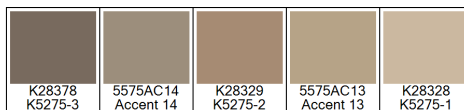

Design: RF5575633
Version: *EF81711-13*

Date: 25-JUN-2019 loso
Copyright: egetaepper a/s - LOSO
Approved by:

NATURE - Sahara
Standard Palette 5575

Colors are approximation only. Physical sample must be approved for ordering.
Copyright: egetaepper a/s - LOSO