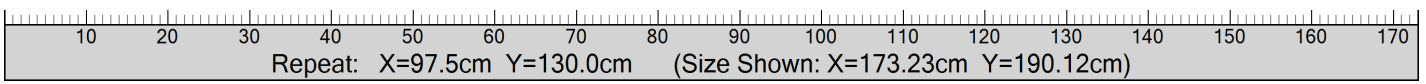

Design: RF5575639
Version: *EF81702-15*

Date: 25-JUN-2019 loso
Copyright: egetaepper a/s - LOSO
Approved by:

NATURE - Twilight Flower
Standard Palette 5575

@-0	A-1	B-2	C-3	D-4	E-5
0-0-0	5575AC71 Accent 71	5575AC71 Accent 71	0-0-0	5575AC41 Accent 41	5575AC41 Accent 41

Colors are approximation only. Physical sample must be approved for ordering.

Copyright: egetaepper a/s - LOSO