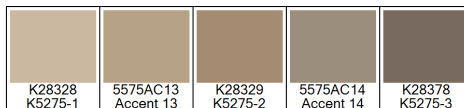

Design: RF5575648
Version: *EF81618-13*

Date: 26-JUN-2019 loso
Copyright: egetaepper a/s - LOSO
Approved by:

NATURE - Asphalt street
Standard Palette 5575

Colors are approximation only. Physical sample must be approved for ordering.
Copyright: egetaepper a/s - LOSO