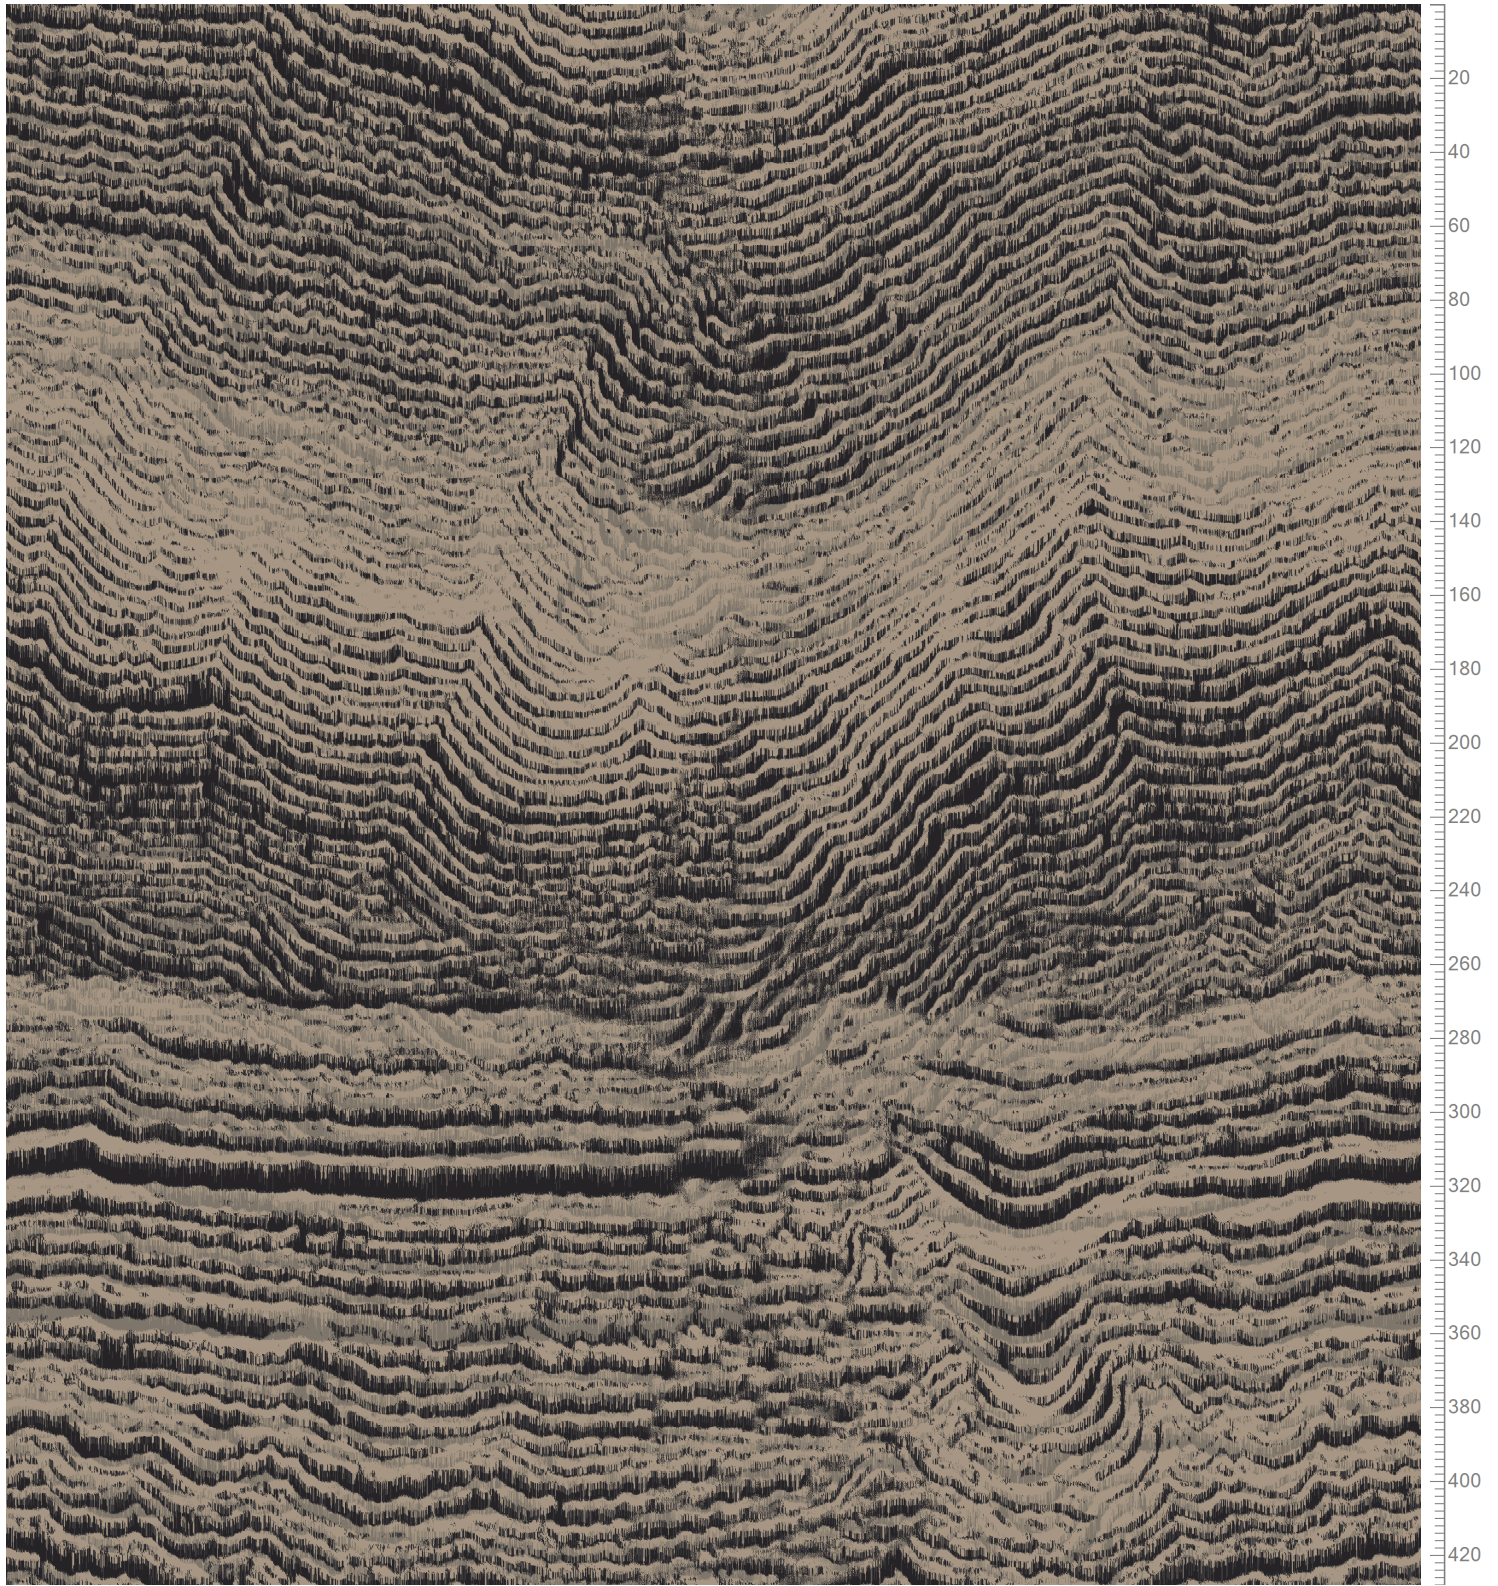

Design: RF55951054  
Version: EF16102-6

Date: 28-SEP-2022 sha  
Copyright: egecarpets a/s - SHA  
Approved by:

TOM DIXON - TIDE  
STANDARD PALETTE 5595

Design Size: X=390.14cm Y=797.56cm (Size Shown: X=390.14cm Y=428.24cm)

K20012 Black 24.96%	K28603 5595-BC3 11.13%	K28602 5595-BC2 15.78%	K28601 5595-BC1 48.13%

Colors are approximation only. Physical sample must be approved for ordering.  
Copyright: egecarpets a/s - SHA