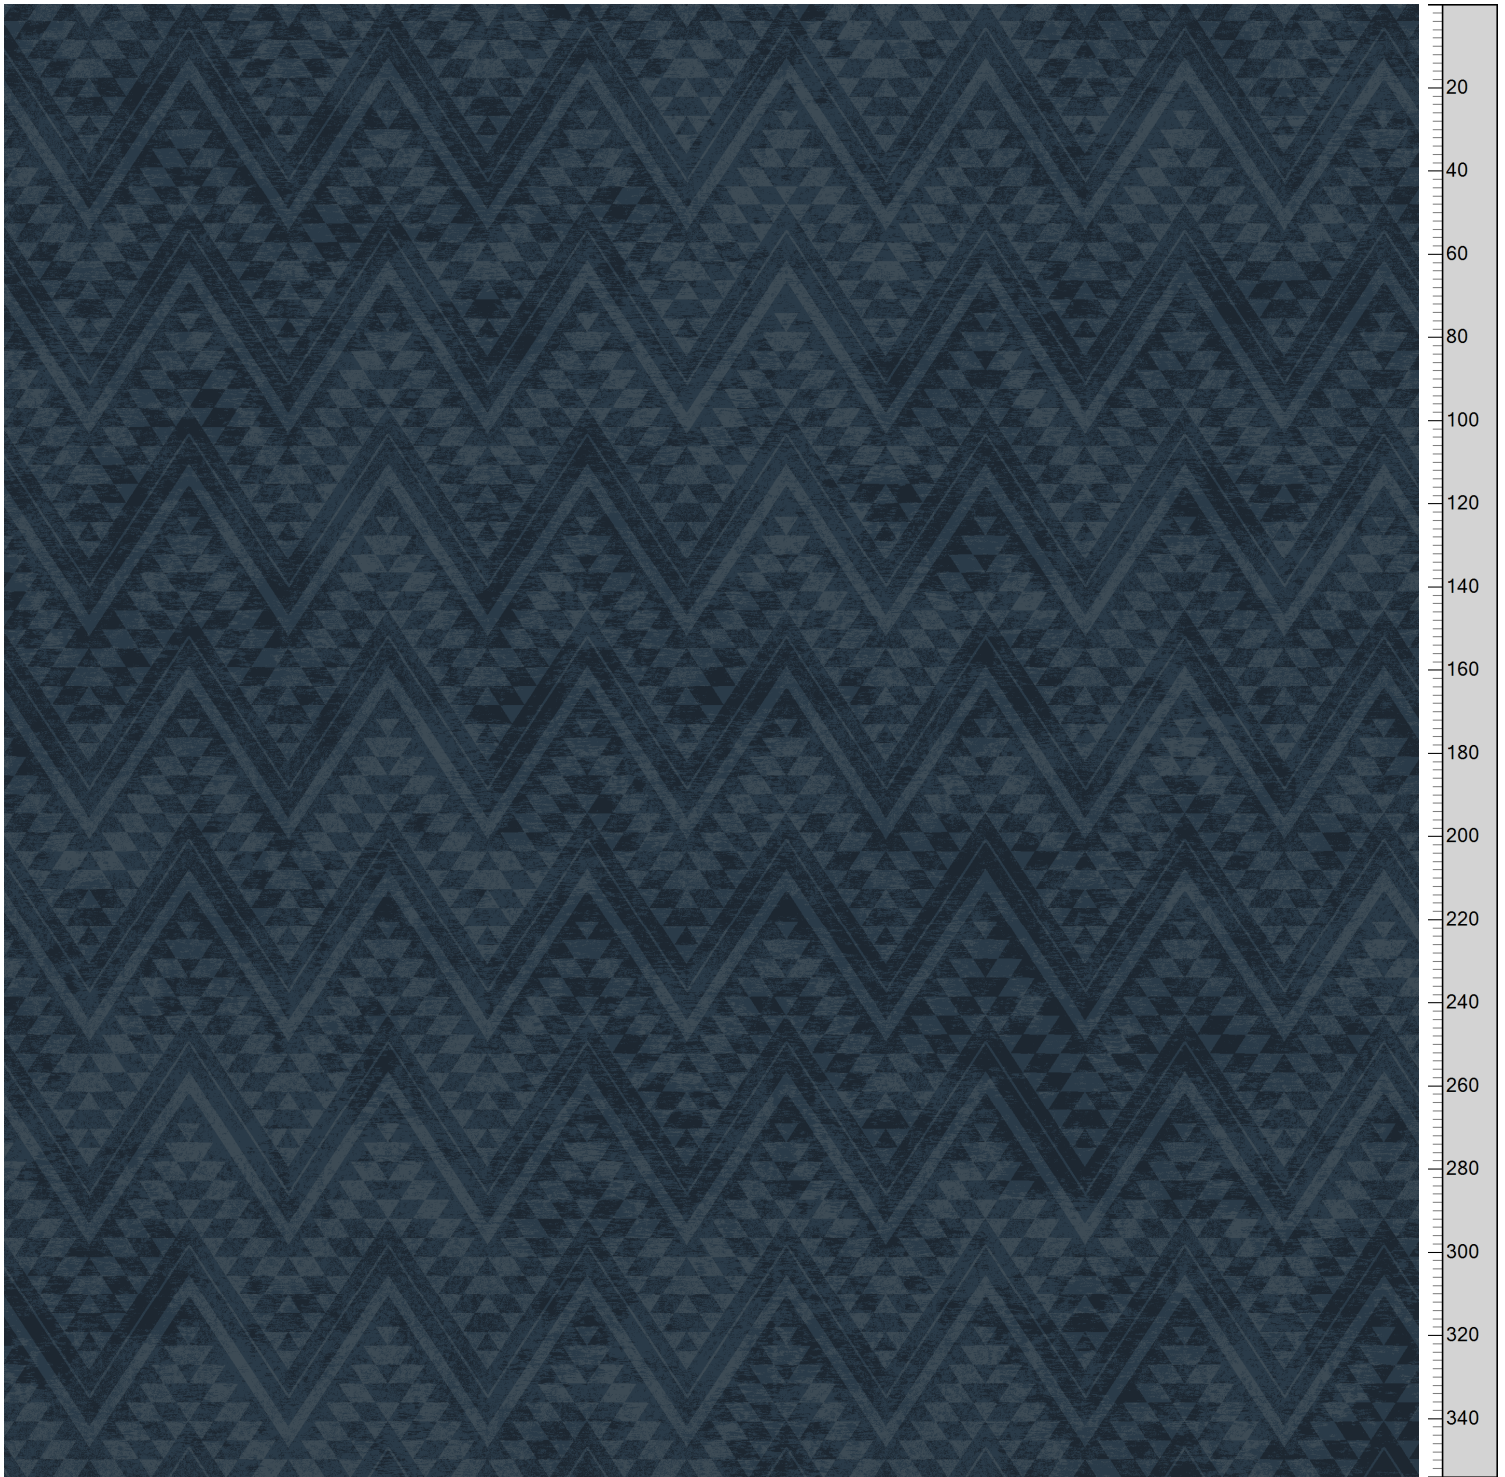

CULTURES - Morocco  
Standard palette 5595

Repeat: X=390.1cm Y=390.1cm (Size Shown: X=346.46cm Y=354.46cm)

@-0	A-1	B-2	C-3	D-4	E-5	F-6	G-7	H-8	I-9	J-10	K-11	L-12	M-13	N-14	O-15
0-0-0	K28606 K5295-6	K28606 K5295-6	H28605 K5295-5	0-0-0	H28605 K5295-5	H28605 K5295-5	0-0-0	0-0-0	K28606 K5295-6	K28606 K5295-6	H28605 K5295-5	0-0-0	H28605 K5295-5	H28605 K5295-5	0-0-0
16	17	18	19	20	21	22	23	24	25	26	27	28	29	30	
0-0-0	5595AC43 Accent 43	5595AC43 Accent 43	K28606 K5295-6	0-0-0	K28606 K5295-6	K28606 K5295-6	0-0-0	0-0-0	5595AC43 Accent 43	5595AC43 Accent 43	K28606 K5295-6	0-0-0	K28606 K5295-6	K28606 K5295-6	

Colors are approximation only. Physical sample must be approved for ordering.  
Copyright: egetaepper a/s - LOSO