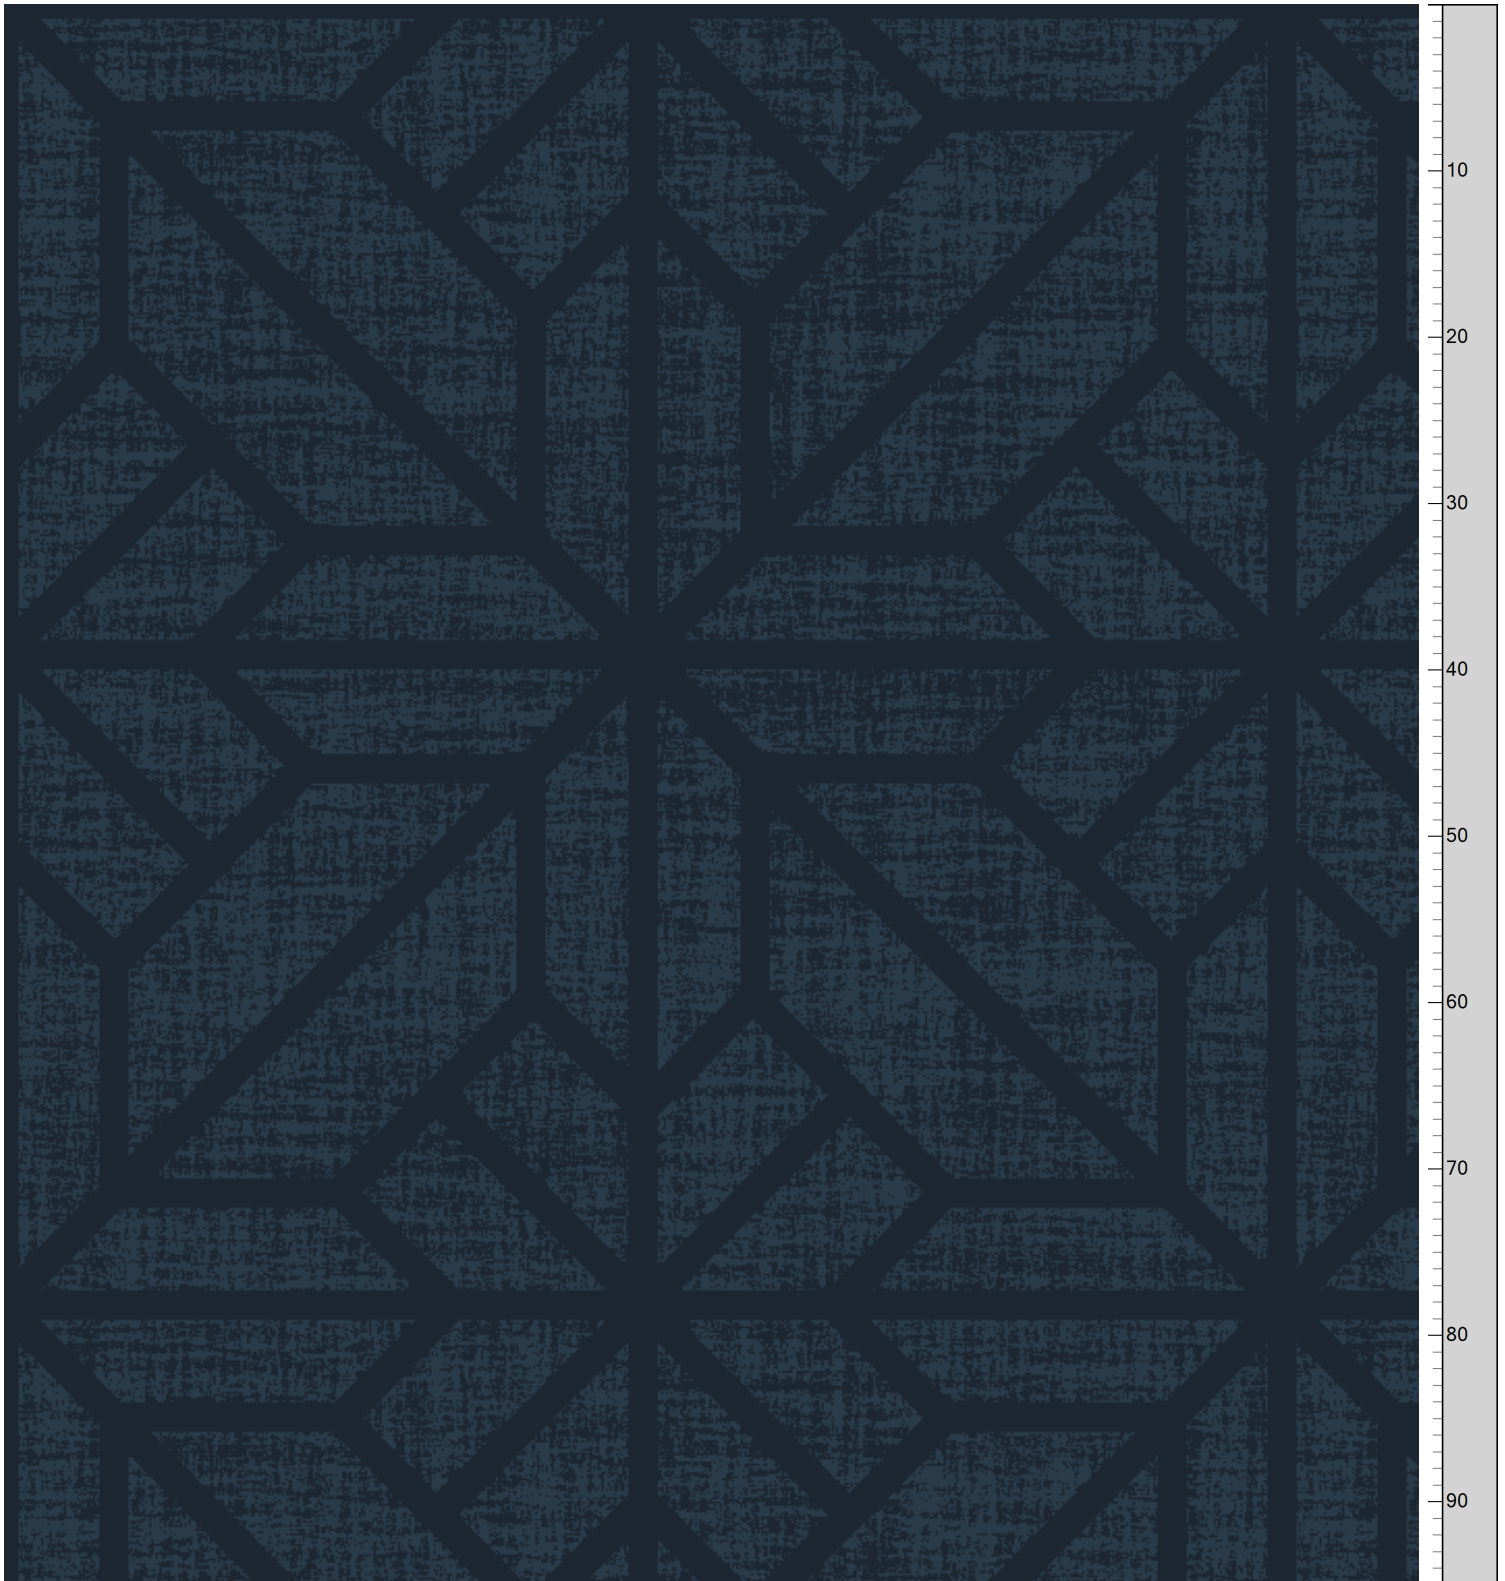

CULTURES - Riyadh
Standard palette 5595

10 20 30 40 50 60 70 80
Repeat: X=78.2cm Y=78.2cm (Size Shown: X=86.61cm Y=95.00cm)

@-0	A-1	B-2	C-3	D-4	E-5	F-6	G-7	H-8	I-9	J-10	K-11	L-12	M-13	N-14	O-15
0-0-0	K28606 K5295-6	K28606 K5295-6	K28606 K5295-6	H28605 K5295-5	H28605 K5295-5	H28605 K5295-5	H28605 K5295-5	0-0-0	H28605 K5295-5	H28605 K5295-5	H28605 K5295-5	H28605 K5295-5	H28605 K5295-5	H28605 K5295-5	H28605 K5295-5

Colors are approximation only. Physical sample must be approved for ordering.