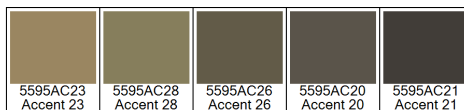

Design: RF5595122
Version: EF80041-6

Date: 19-AUG-2019 loso
Copyright: egetaepper a/s - LOSO
Approved by:

CULTURES - Zambia
Standard palette 5595

Colors are approximation only. Physical sample must be approved for ordering.
Copyright: egetaepper a/s - LOSO