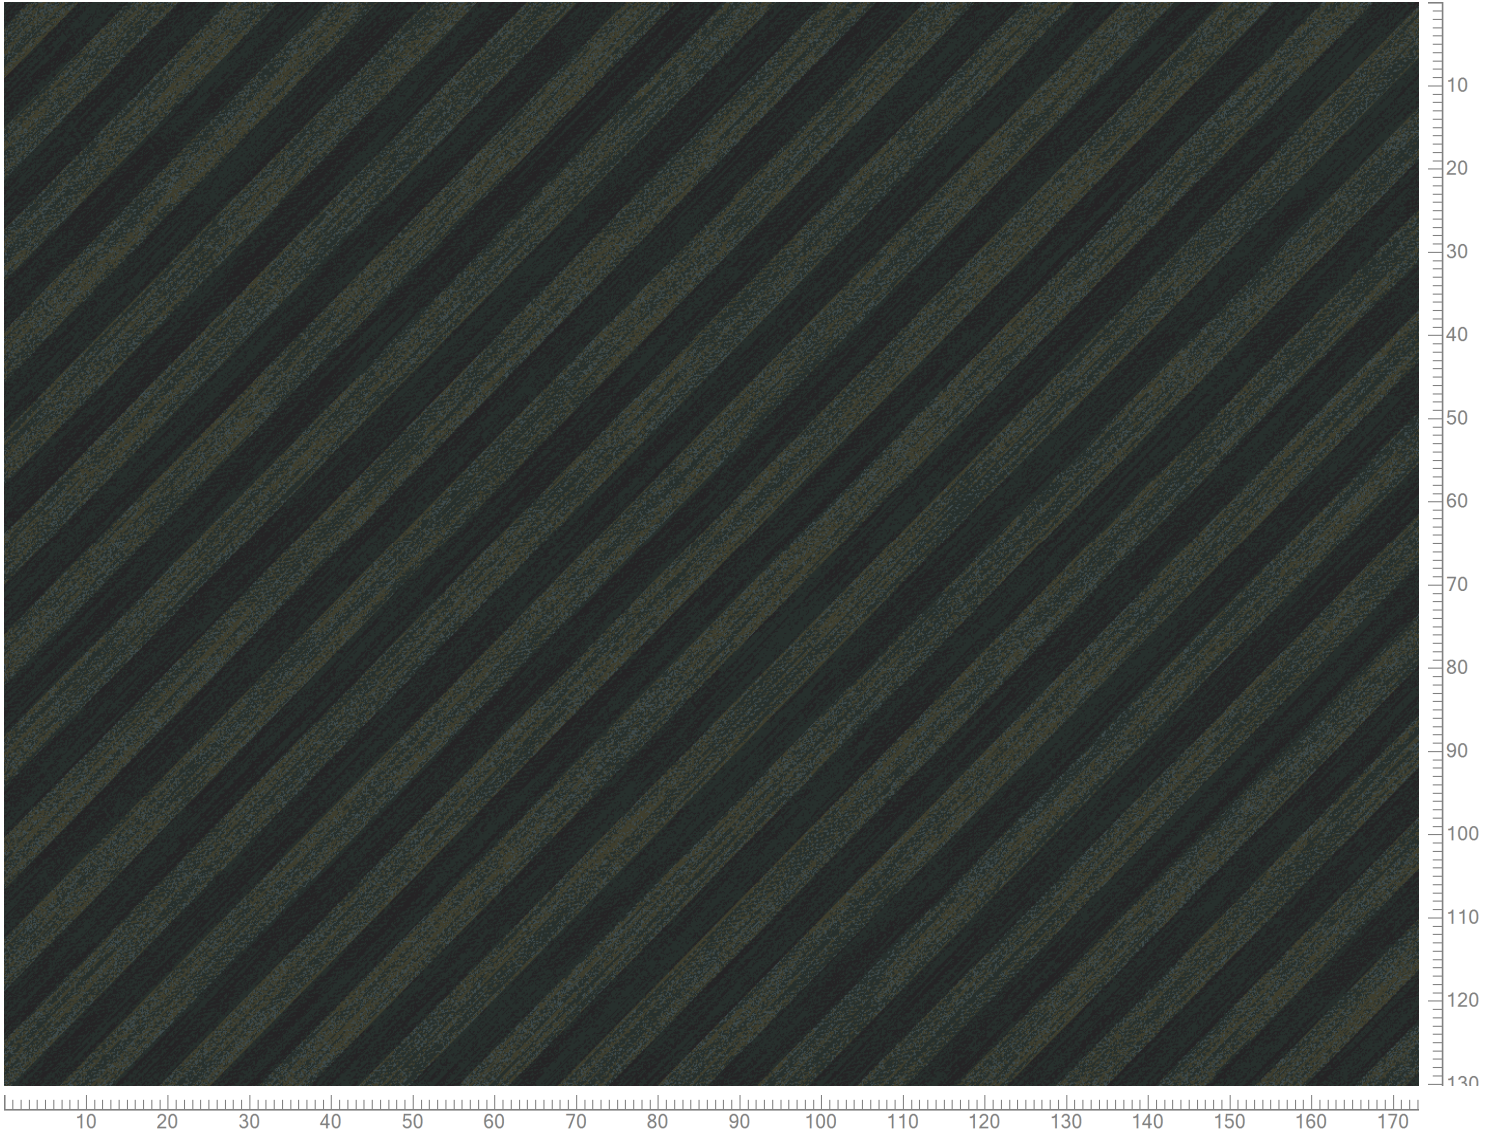

ege	Sku No		Project		Quality	DB	Country
	5595216		eta melange green			DB10-5504	DK
	Design	Version			Repeat type	Width	Length
	EF80423	13			2-ROOMREPEAT	195.1	195.1
	Design ref.	Colors					
	ESSENTIALS	5595					
						Base no.	Mod. inst.
						0	
LYKKE		overlock yarn 0620370 Previous RF52953714					
Design created by: hlj Date: 17-JAN-2018							
Sku MODIFIED by: hlj Date: 15-AUG-2019							

Repeat: X=195.1cm Y=195.1cm (Size Shown: X=173.23cm Y=130.30cm)

Page 1 / 2 EF80423-13 5595				K28601	K28602	K28603	K20012	H28605	K28606	K28607	K28608	K28609	K28610	H28611	H28632
				5595-BC1	5595-BC2	5595-BC3	5595-BC4	5595-BC5	5595-BC6	5595-BC7	5595-BC8	5595-BC9	5595-BC10	5595-BC11	5595-BC12
				1	2	3	4	5	6	7	8	9	10	11	12
Color Categorization				0	0	0	0	0	0	0	0	0	0	0	0
Wet Factor: 108.0%							20.8%	20.0%	8.4%	54.2%		4.6%			
1		7.81%								100					
2		9.87%								100					
3		11.47%							73			40			
4		12.81%						40		73					
5		9.09%						40		73					
7		7.69%						40		73					
8		9.54%						40		73					
9		10.96%						40		73					
10		11.90%						100							
11		8.87%						100							