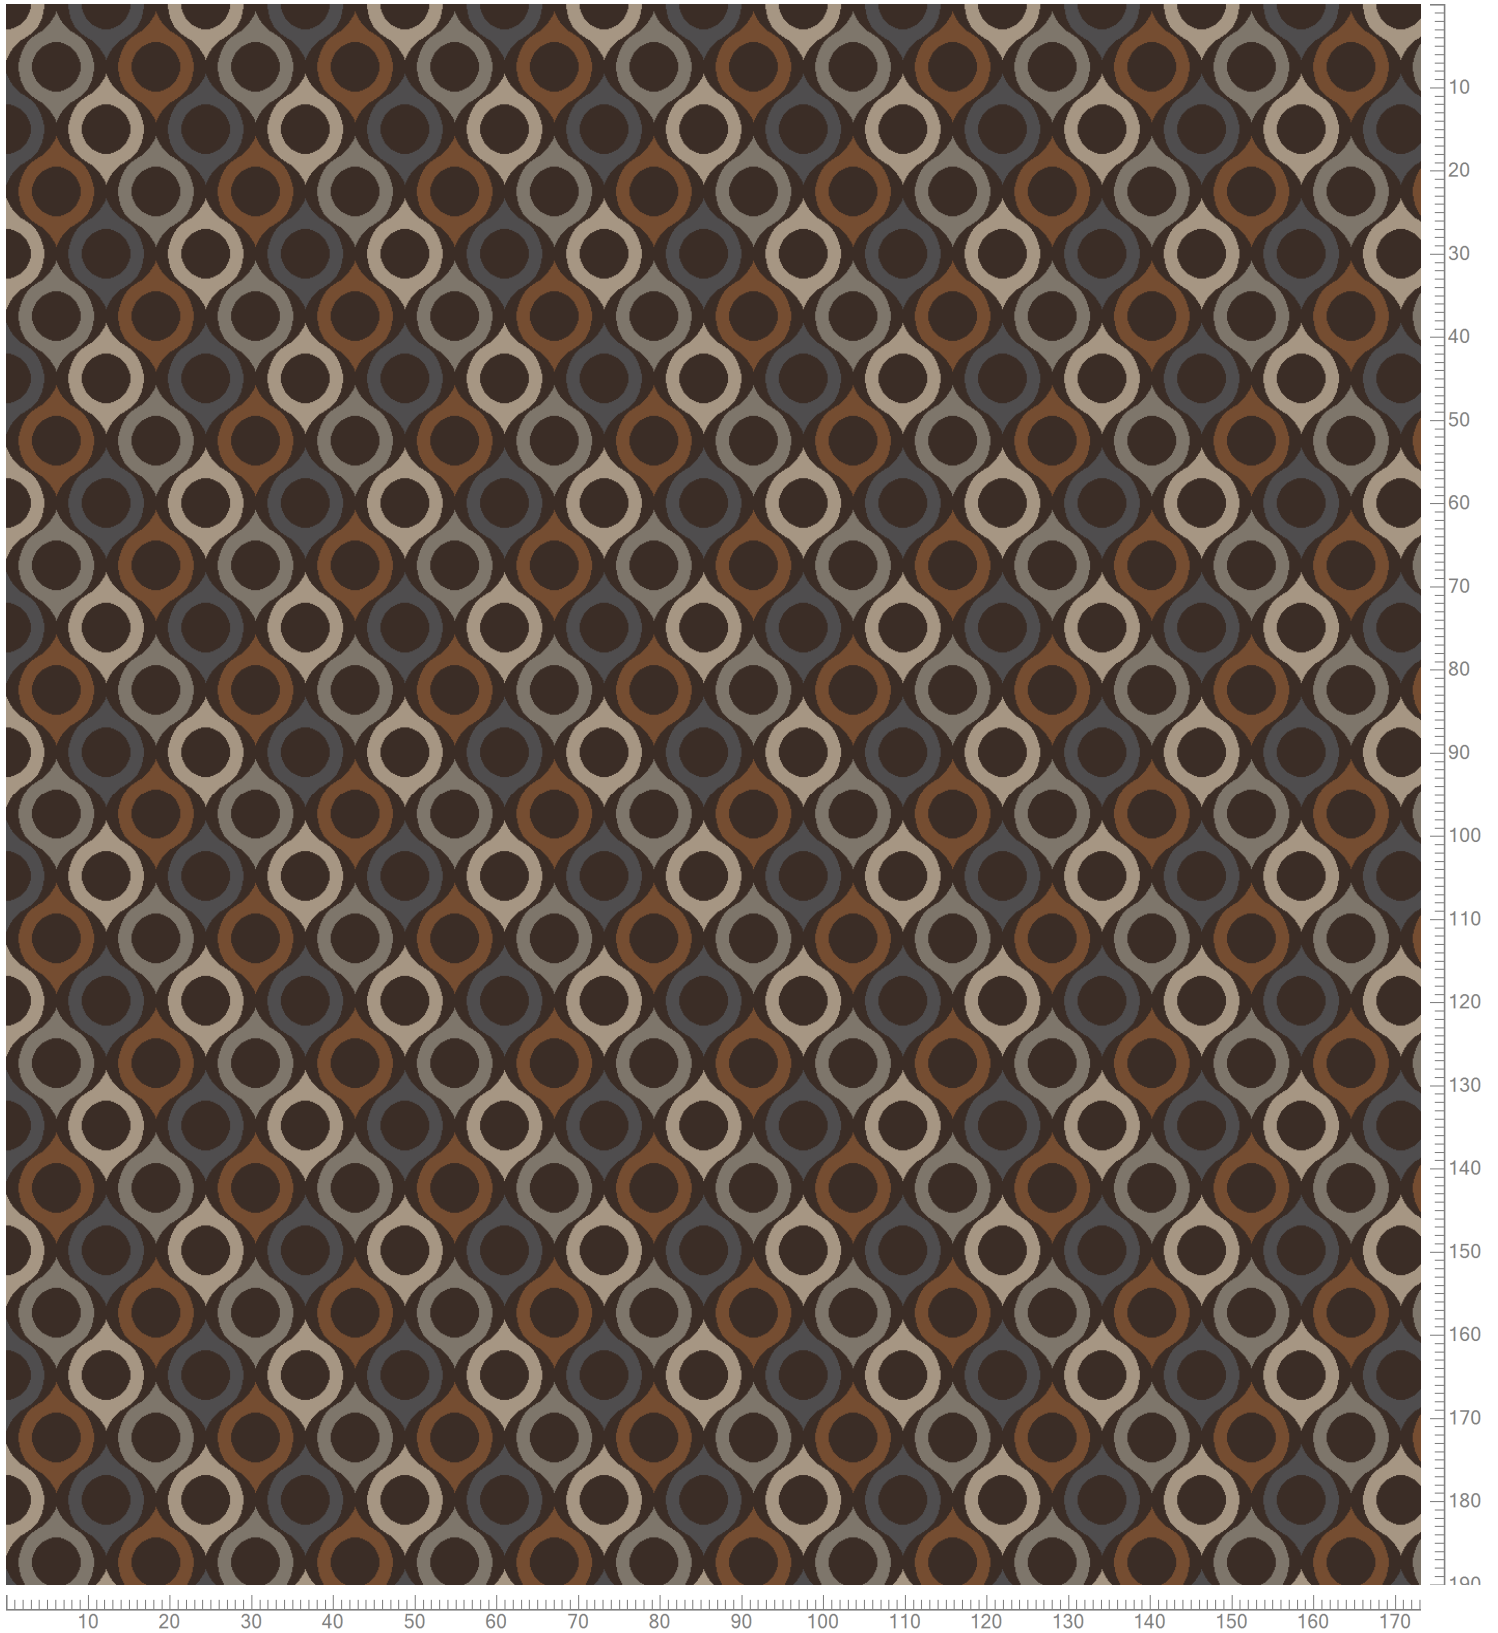

Design: RF5595317
Version: EF82022-5

Date: 19-JAN-2021 hjj
Copyright: egecarpets a/s - LYKKE
Approved by:

GRAPHIC - Retro Scarf
Standard Palette 5595

Repeat: X=24.4cm Y=30.0cm (Size Shown: X=173.23cm Y=190.12cm)

Colors are approximation only. Physical sample must be approved for ordering.
Copyright: egecarpets a/s - LYKKE