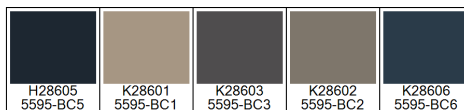

CLASSIC - New Rex
Standard Palette 5595

Colors are approximation only. Physical sample must be approved for ordering.
Copyright: egetaepper a/s - pia