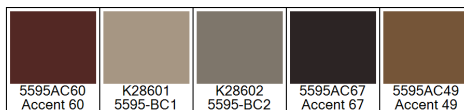

Design: RF5595412
Version: *EF80837-6*

Date: 14-JAN-2020 pnp
Copyright: egetaepper a/s - pia
Approved by:

ege®

CLASSIC - Versailles
Standard Palette 5595

Colors are approximation only. Physical sample must be approved for ordering.
Copyright: egetaepper a/s - pia