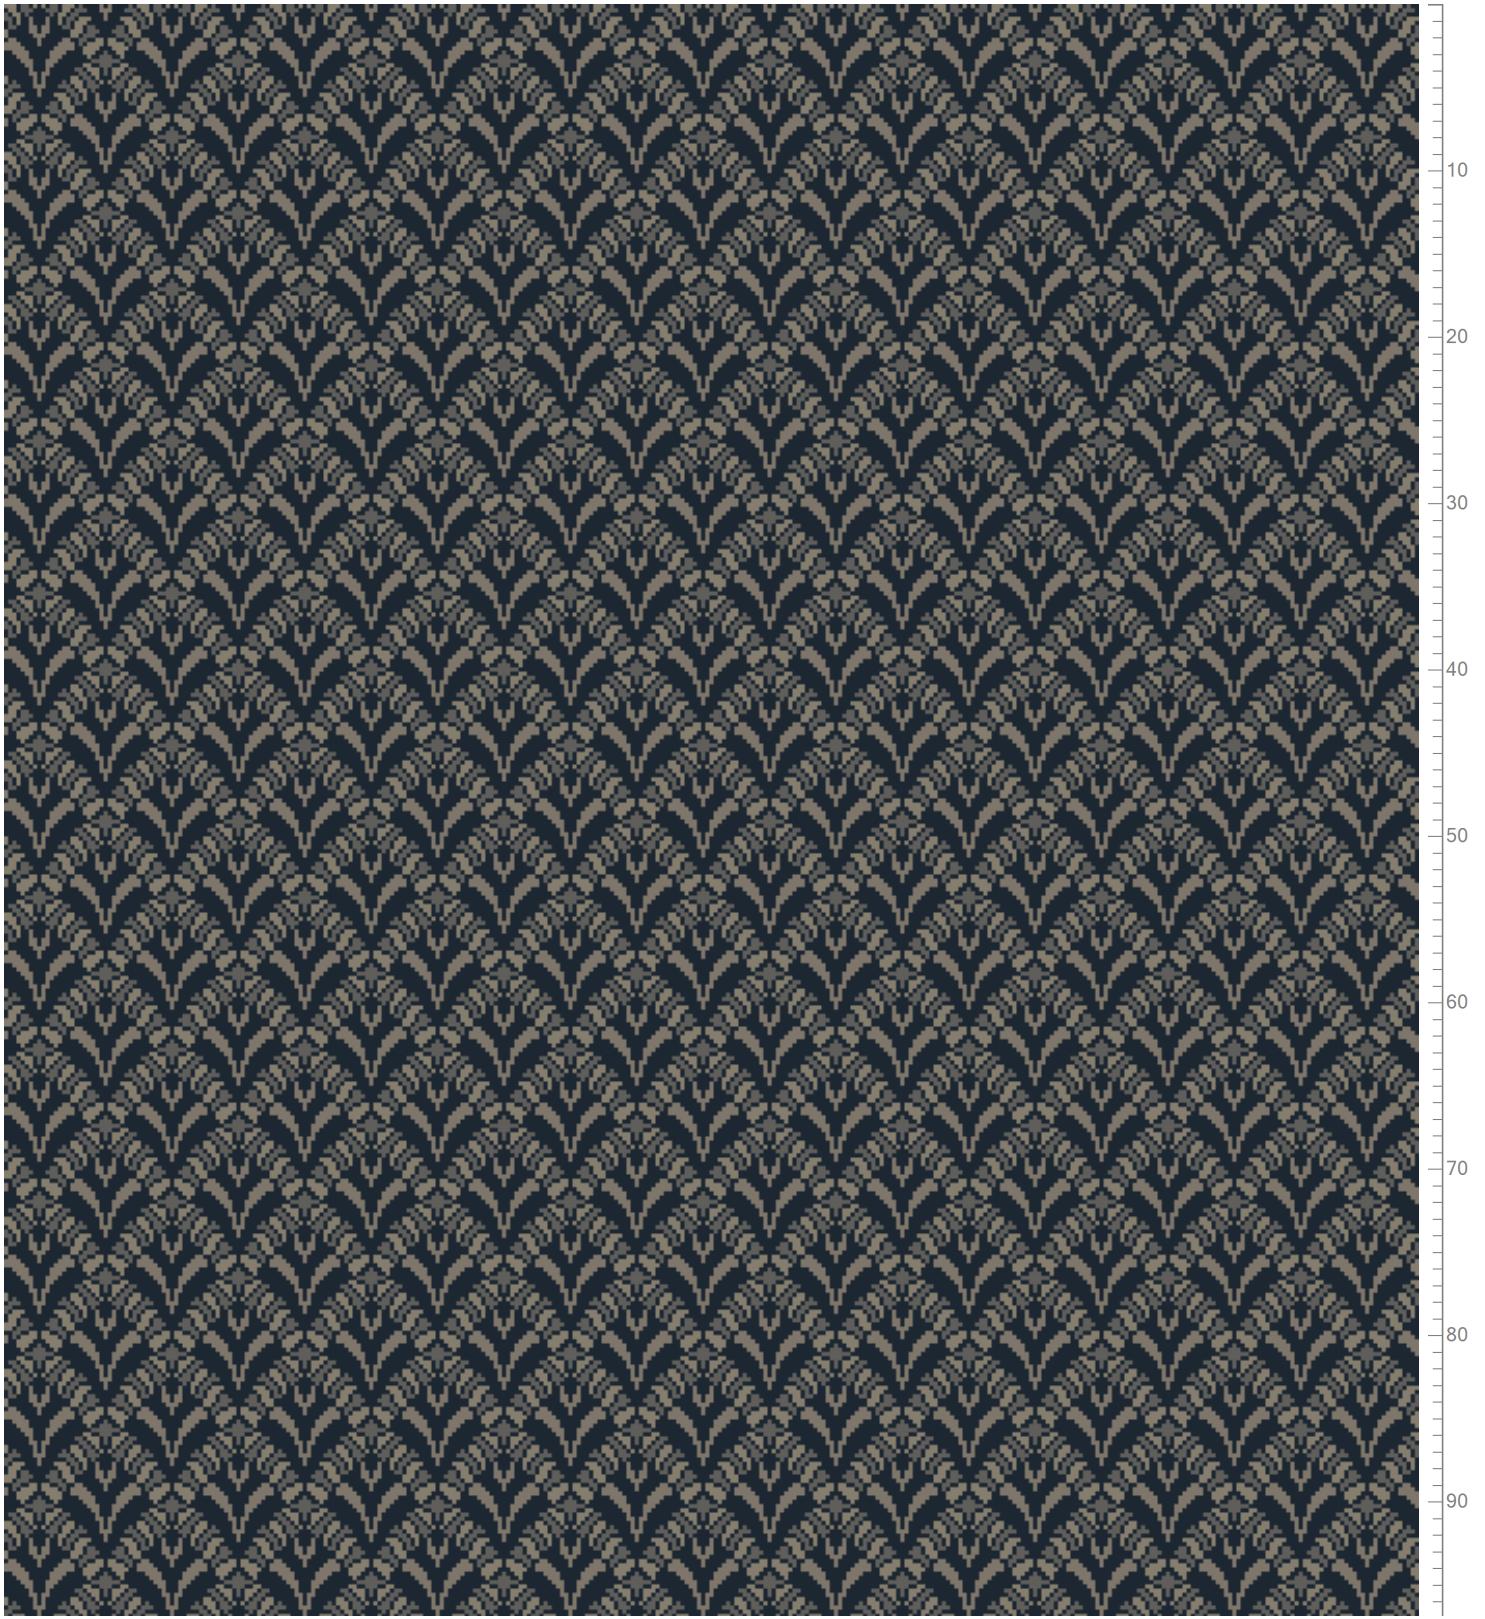

CLASSIC - Venice  
Standard Palette 5595

Repeat: X=8.1cm Y=9.1cm (Size Shown: X=86.61cm Y=96.90cm)

Colors are approximation only. Physical sample must be approved for ordering.