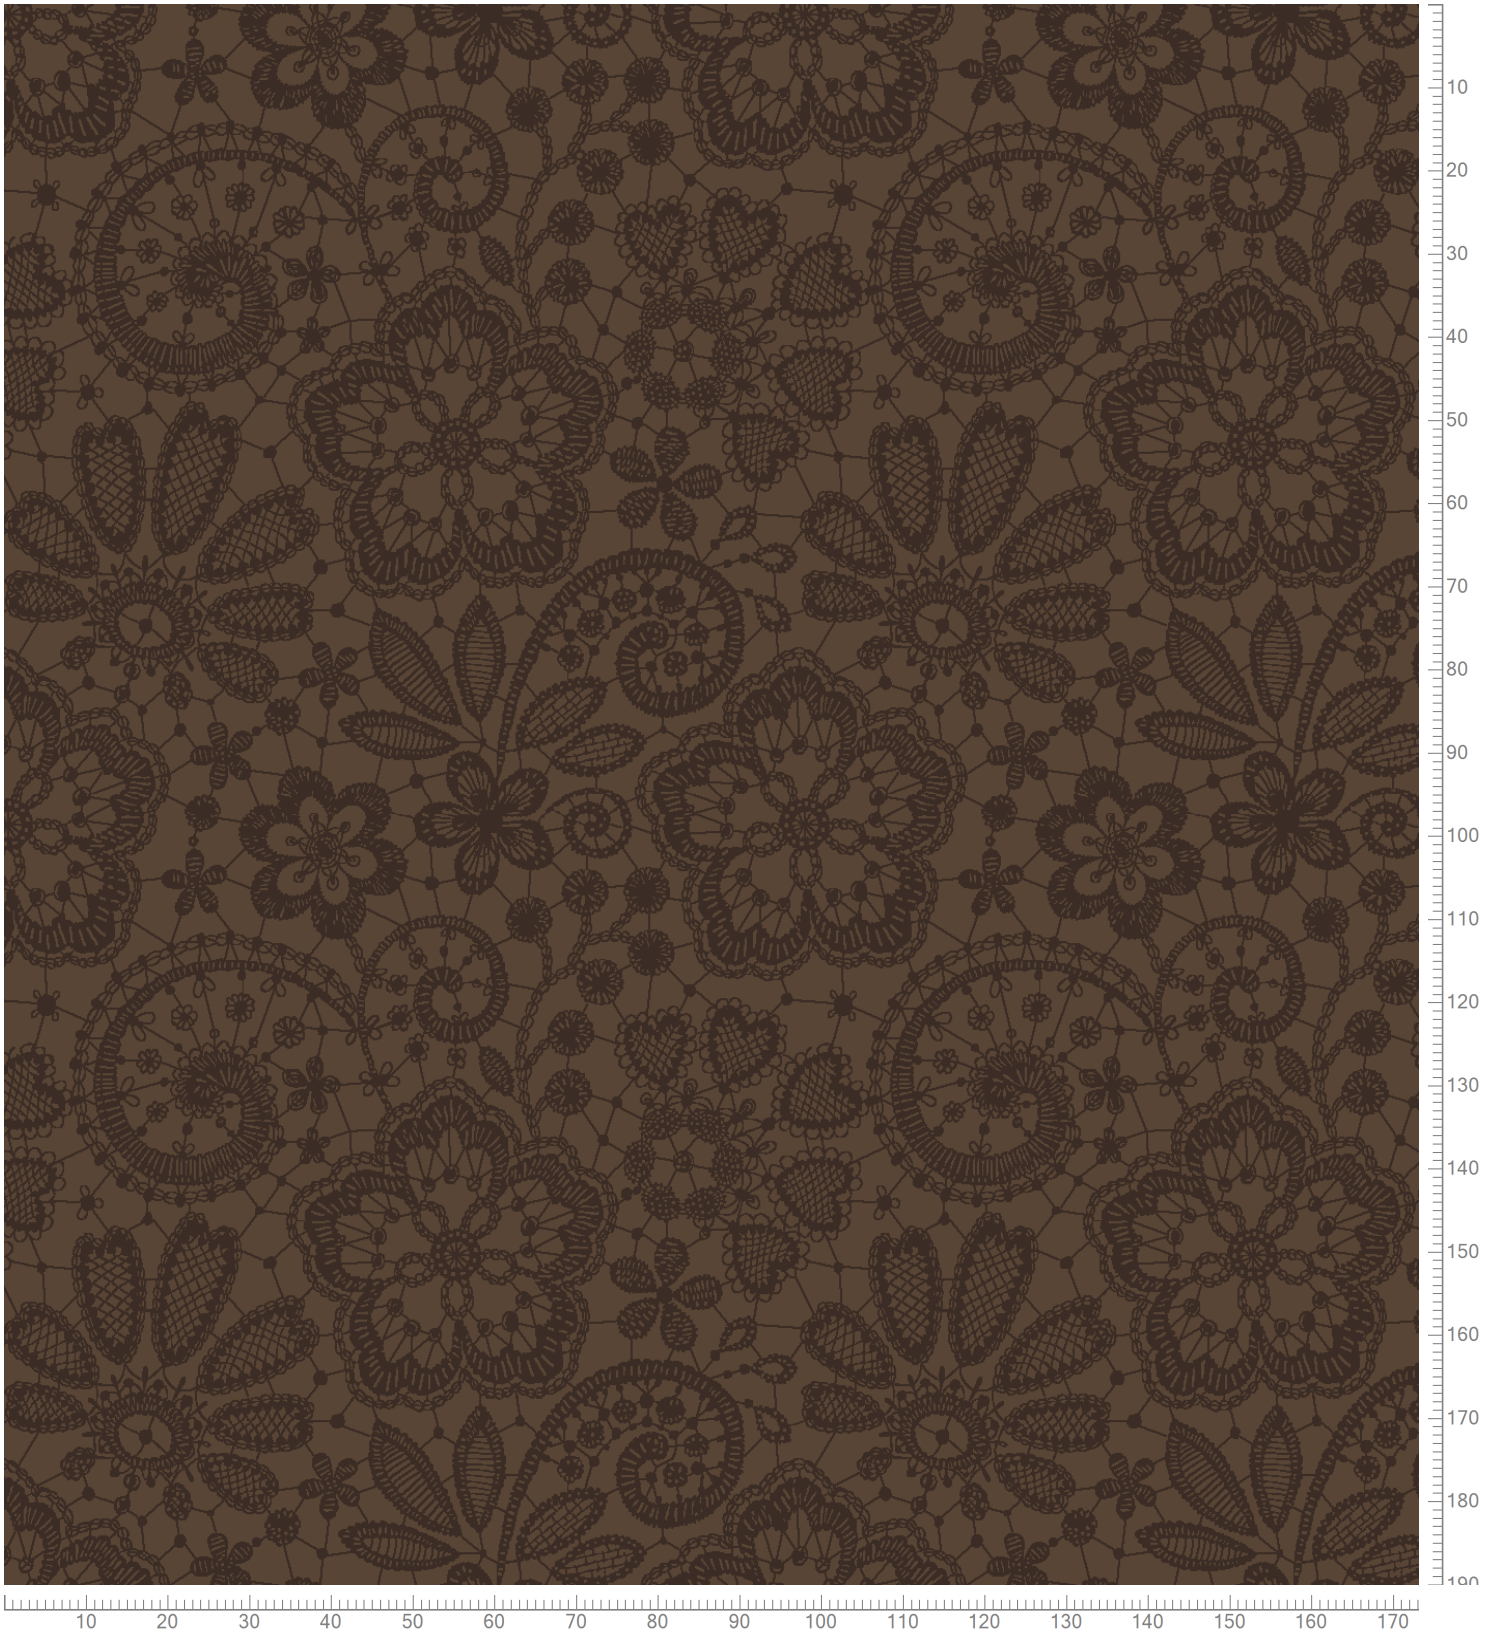

Design: RF5595508
Version: EF81235-14

Date: 19-JUN-2020 sosk
Copyright: egecarpets a/s - SOSK
Approved by:

ARTS & CRAFTS - Brodeuse
Standard Palette 5595

Repeat: X=97.5cm Y=97.5cm (Size Shown: X=173.23cm Y=190.12cm)

Colors are approximation only. Physical sample must be approved for ordering.
Copyright: egecarpets a/s - SOSK