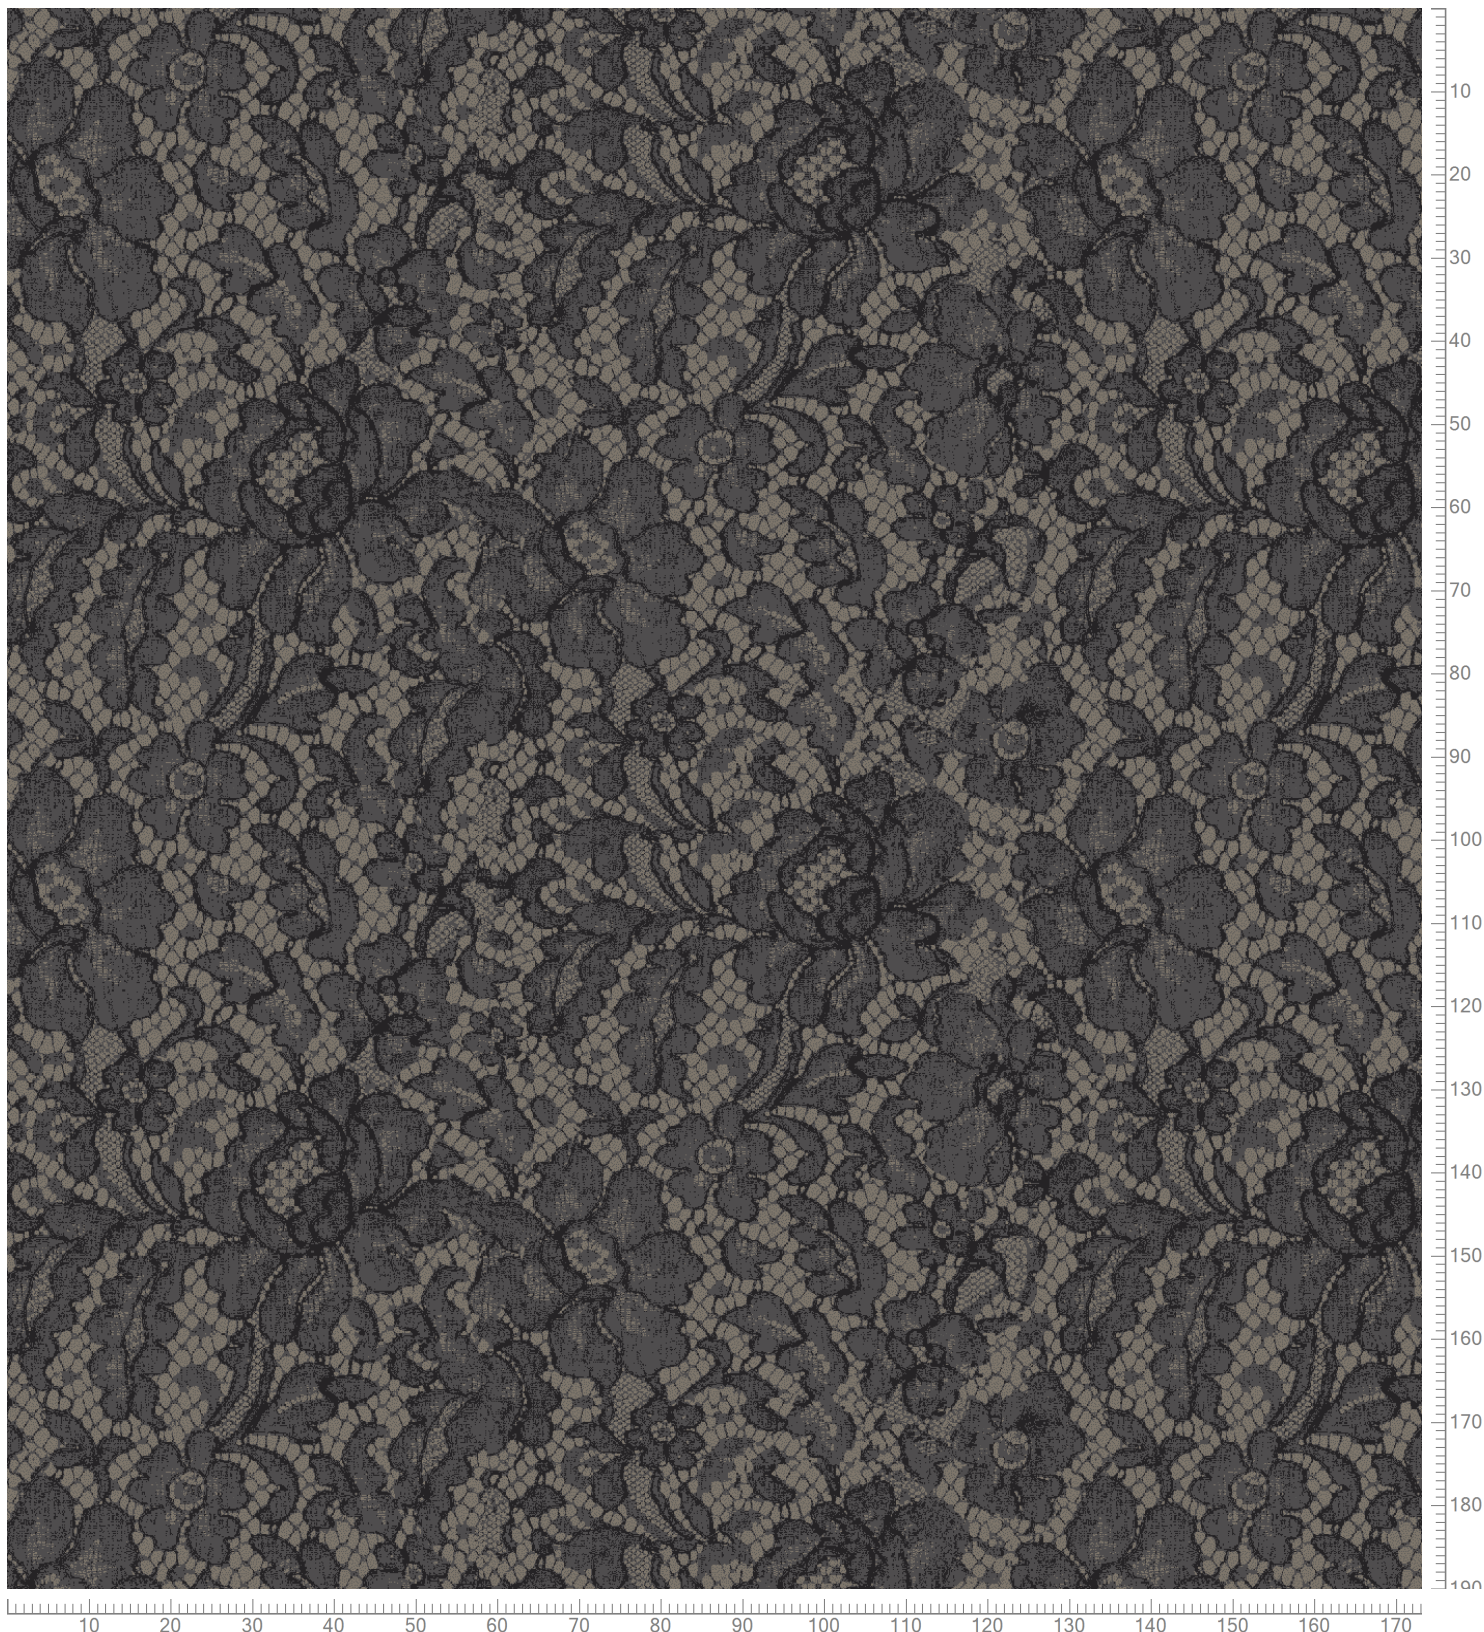

Design: RF5595512
Version: EF81241-15

Date: 1-JUL-2020 sosk
Copyright: egecarpets a/s - SOSK
Approved by:

ARTS & CRAFTS - Silk Lace
Standard Palette 5595

Repeat: X=130.0cm Y=85.3cm (Size Shown: X=173.23cm Y=190.12cm)

Colors are approximation only. Physical sample must be approved for ordering.
Copyright: egecarpets a/s - SOSK