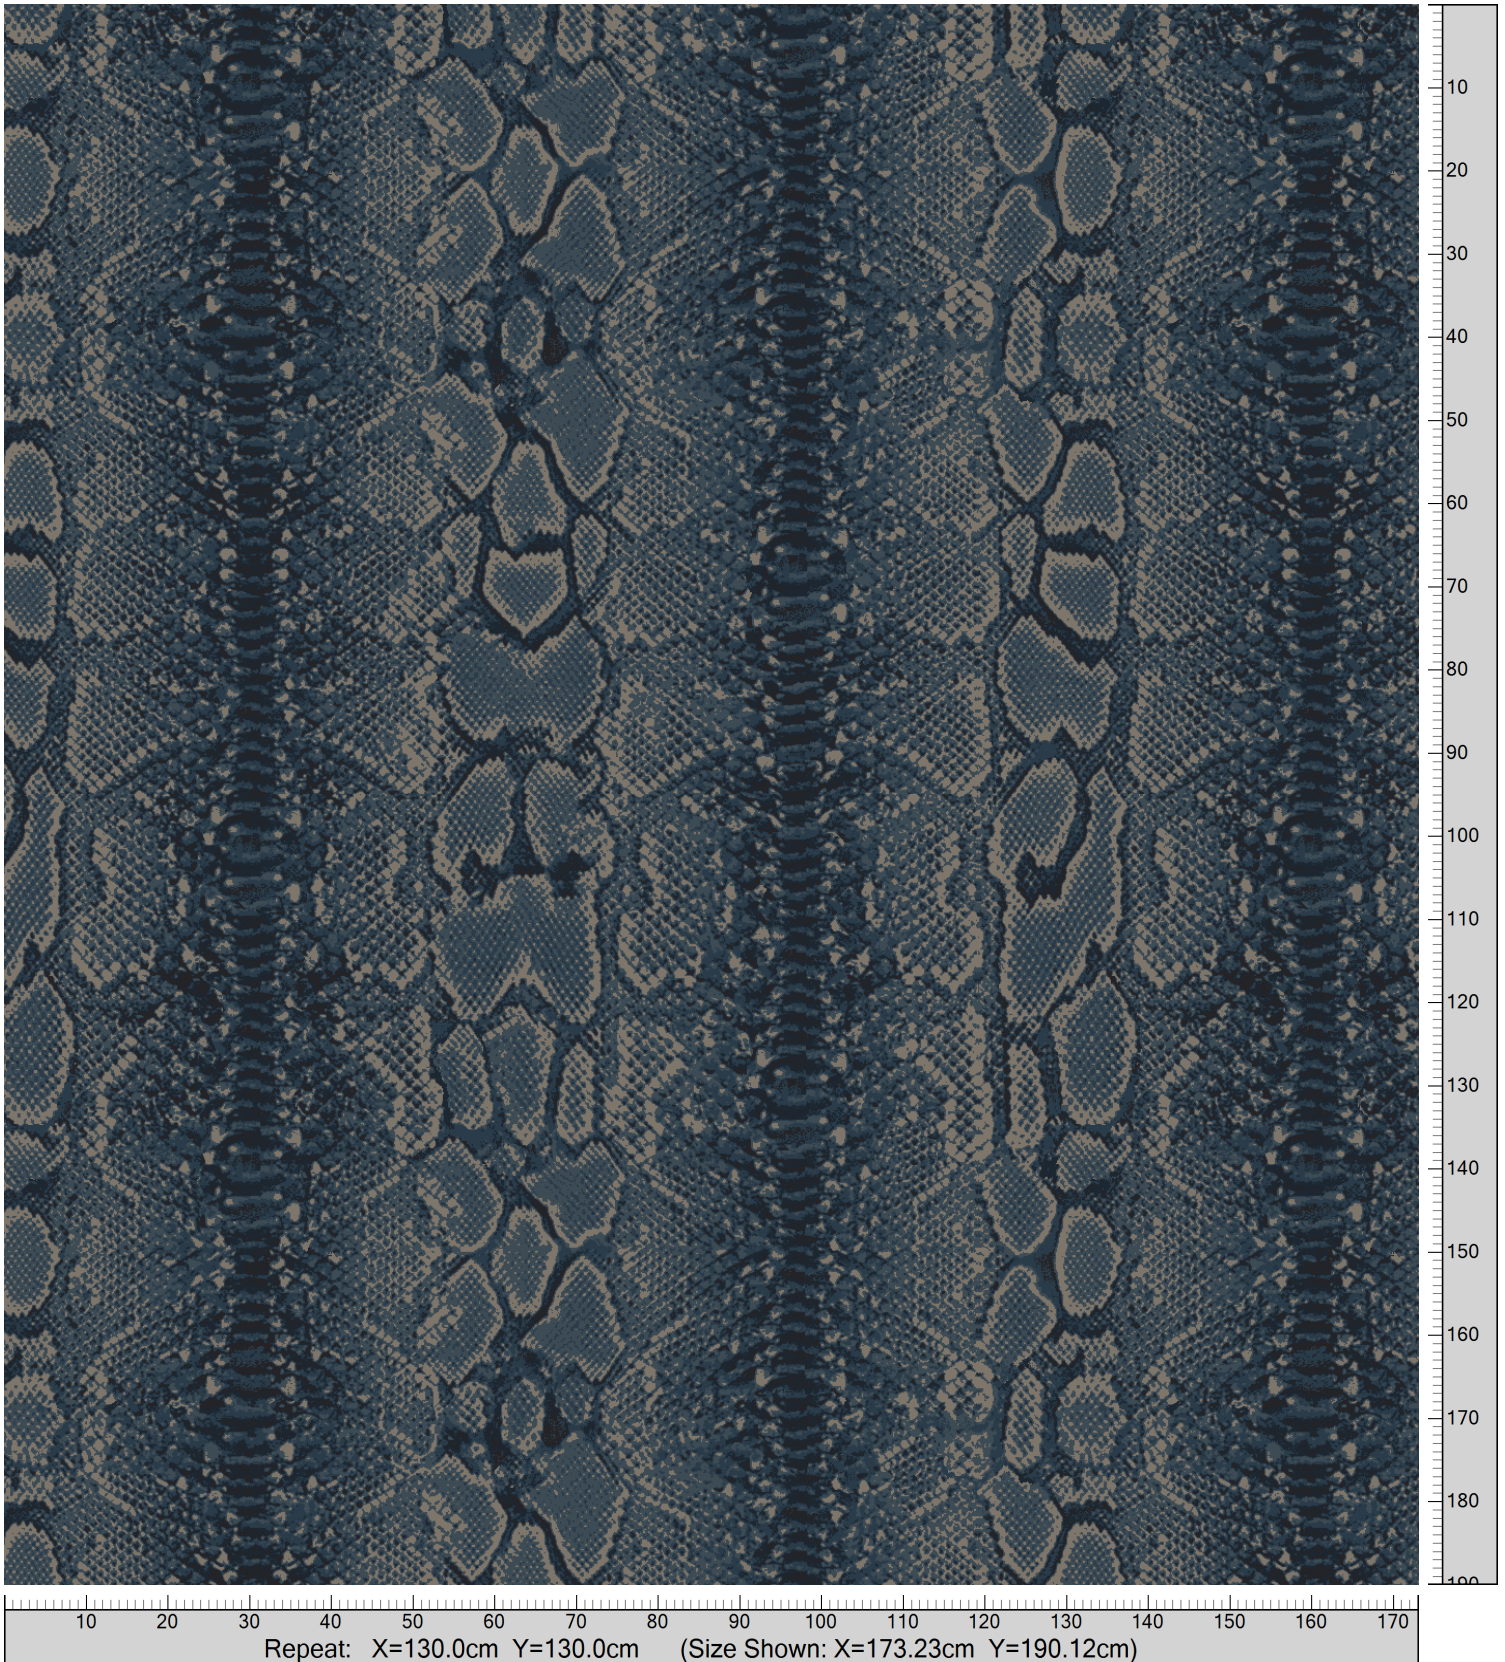

Design: RF5595615  
Version: \*EF81710-13\*

Date: 26-JUN-2019 loso  
Copyright: egetaepper a/s - LOSO  
Approved by:

NATURE - Reptile  
Standard Palette 5595

K20012 Black	H28605 K5295-5	K28606 K5295-6	5595AC43 Accent 43	K28602 K5295-2

Colors are approximation only. Physical sample must be approved for ordering.  
Copyright: egetaepper a/s - LOSO