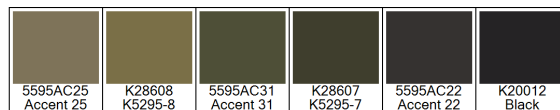

Design: RF5595621  
Version: \*EF81720-14\*

Date: 26-JUN-2019 loso  
Copyright: egetaepper a/s - LOSO  
Approved by:

NATURE - Wood planks  
Standard Palette 5595

Colors are approximation only. Physical sample must be approved for ordering.  
Copyright: egetaepper a/s - LOSO