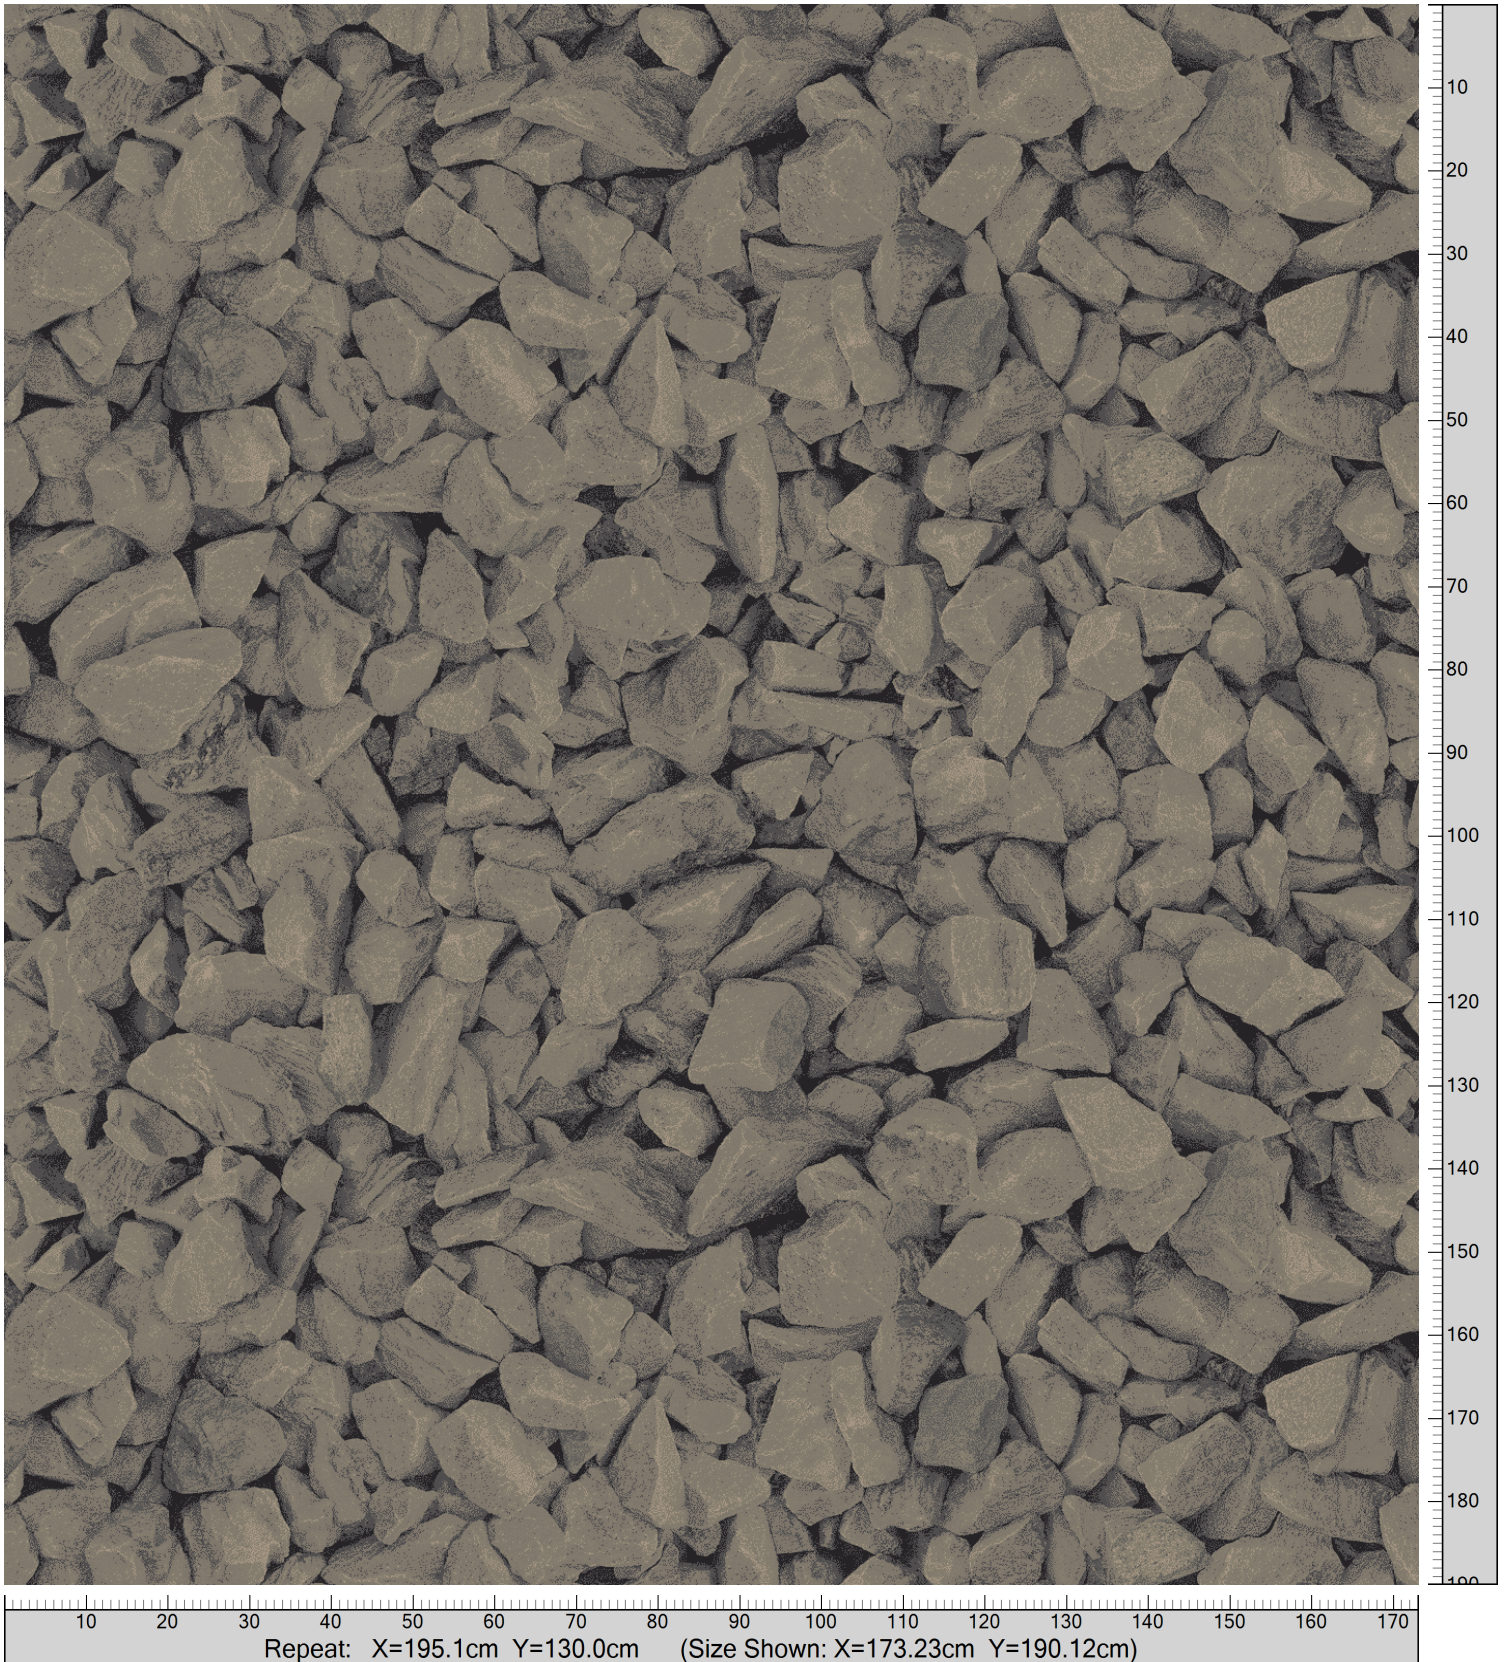

Design: RF5595647
Version: *EF81617-14*

Date: 27-JUN-2019 loso
Copyright: egetaepper a/s - LOSO
Approved by:

NATURE - Reyjavik rocks
Standard Palette 5595

Colors are approximation only. Physical sample must be approved for ordering.
Copyright: egetaepper a/s - LOSO