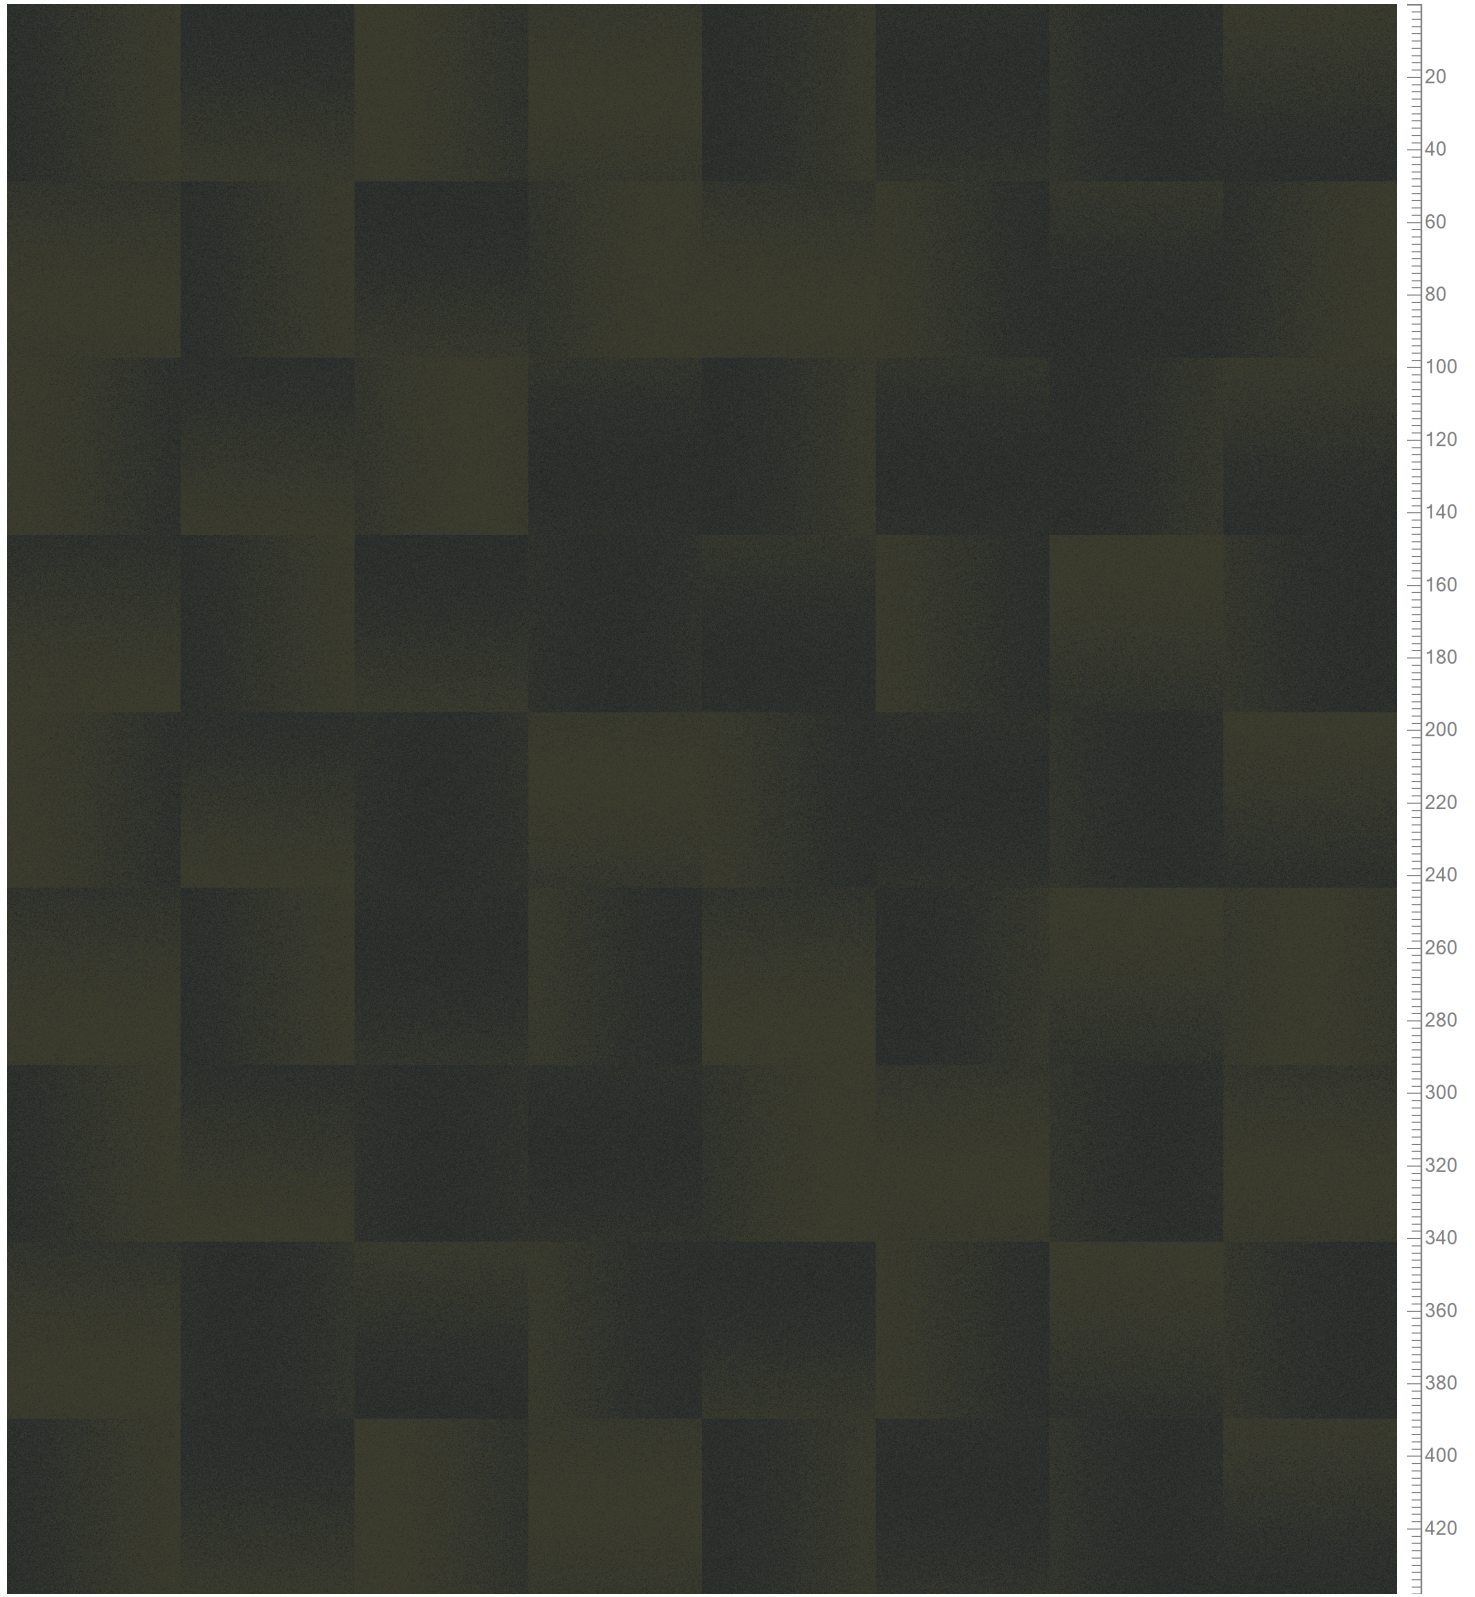

RAWLINE SCALA - CHENILLE
STANDARD PALETTE K5295
TILES 48X48 CM - QUARTERTURN INSTALLATION ONLY

Repeat: X=390.1cm Y=390.1cm